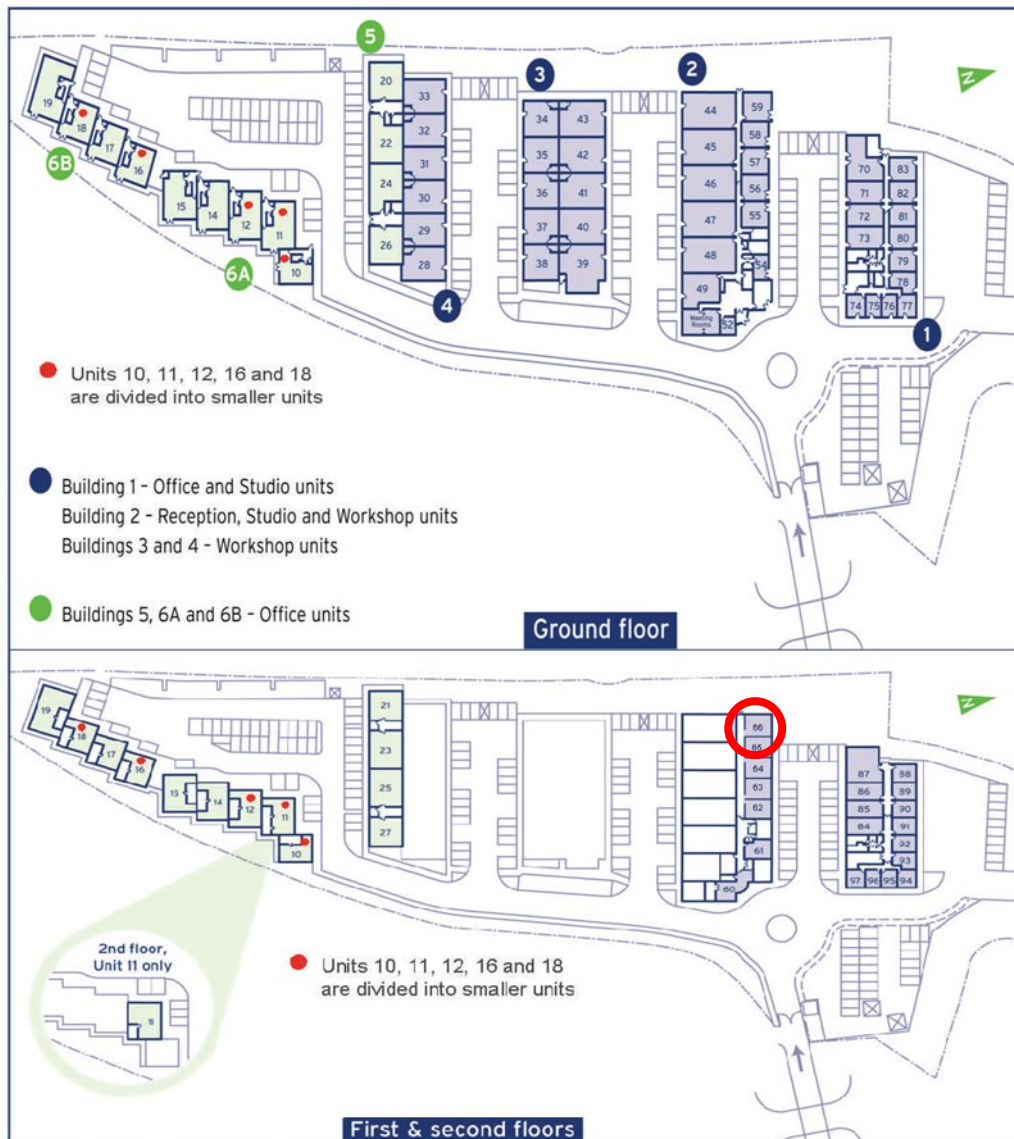

# Capital Business Centre

First Floor—Unit 66  
45sq m (486 sq ft)\*

**Capital Business Centre**  
22 Carlton Road  
South Croydon  
Surrey CR2 0BS

\*Approximate Measurements  
Not to scale

Space for growing businesses

# Capital Business Centre

First Floor—Unit 66  
45sq m (486 sq ft)\*