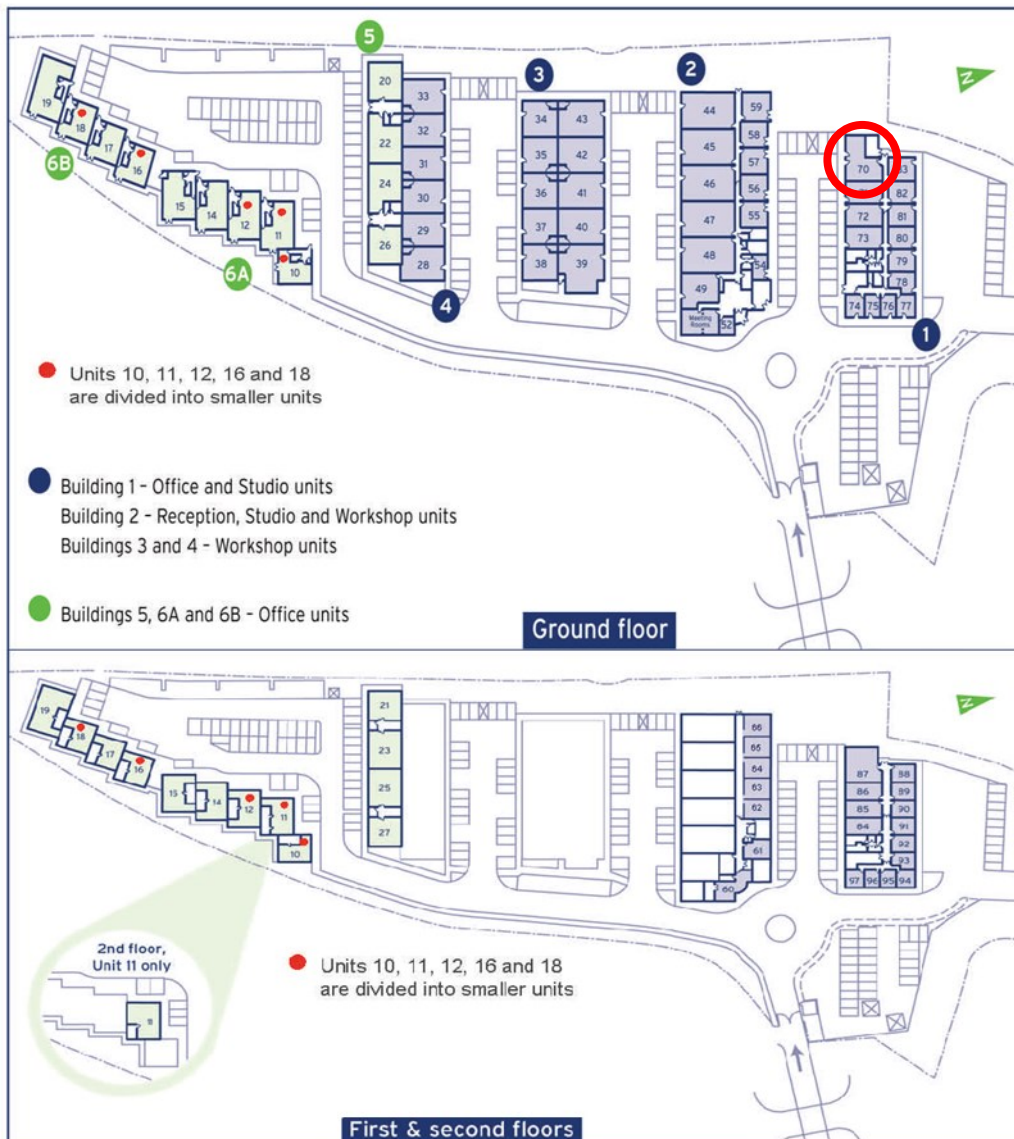

Capital Business Centre

Ground Floor—Unit 70

70.2 sq m (756 sq ft)*

Capital Business Centre
22 Carlton Road
South Croydon
Surrey CR2 0BS

*Approximate Measurements

Not to scale

Space for growing businesses

www.capitalspace.co.uk

Capital Business Centre

Ground Floor—Unit 70

70.2 sq m (756 sq ft)*

Additional Information

We are happy to provide further details and answer any questions. Please contact our Centre Manager on 020 8916 2000.