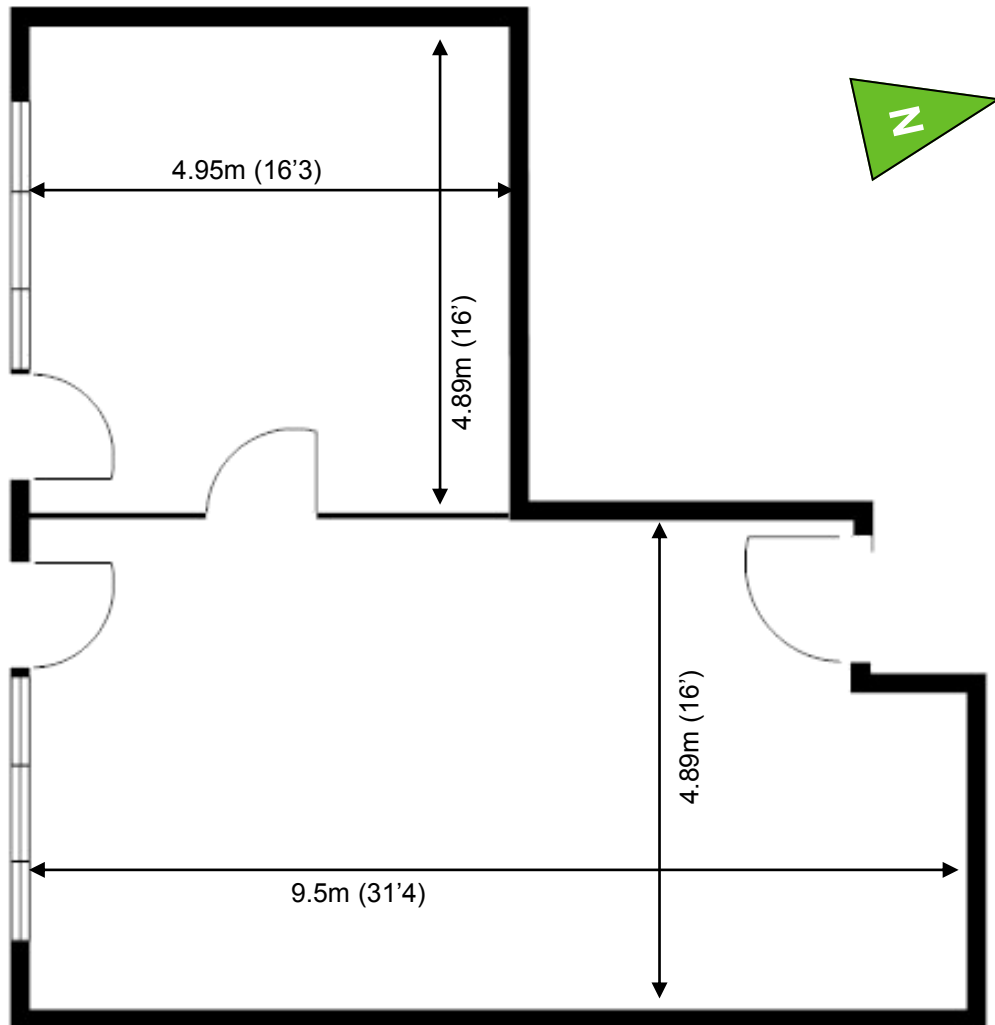

Capital Business Centre

Ground Floor—Unit 70

70.2 sq m (756 sq ft)*

Capital Business Centre
22 Carlton Road
South Croydon
Surrey CR2 0BS

*Approximate Measurements

Not to scale

Space for growing businesses

www.capitalspace.co.uk

Capital Business Centre

Ground Floor—Unit 70

70.2 sq m (756 sq ft)*

Additional Information

We are happy to provide further details and answer any questions. Please contact our Centre Manager on 020 8916 2000.