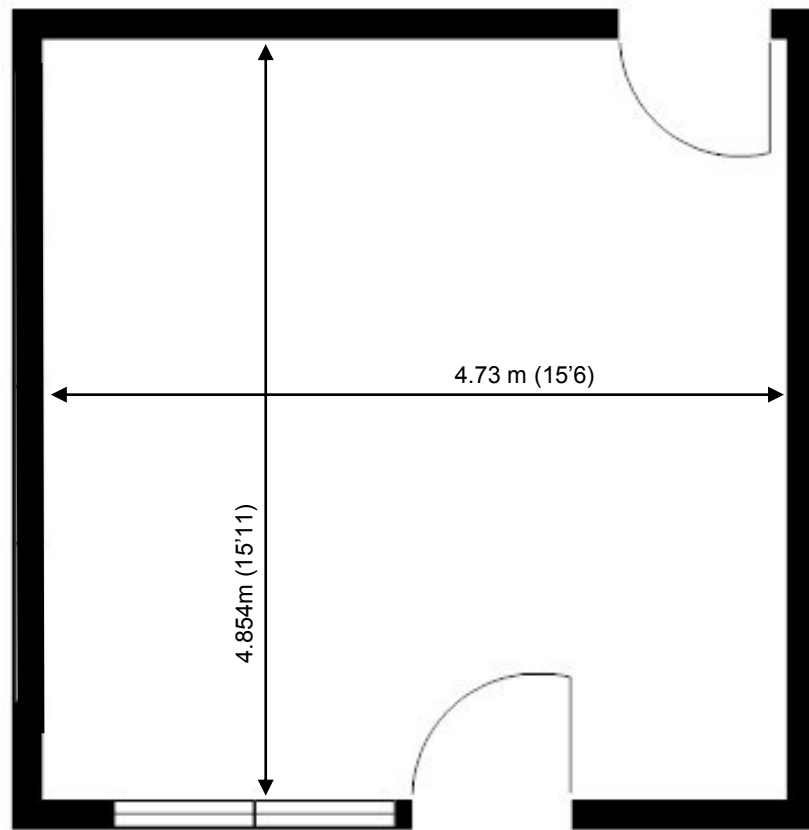

Capital Business Centre

Ground Floor—Unit 74

22.9 sq m (247 sq ft)*

Capital Business Centre
22 Carlton Road
South Croydon
Surrey CR2 0BS

*Approximate Measurements

Not to scale

Space for growing businesses

www.capitalspace.co.uk

Capital Business Centre

Ground Floor—Unit 74

22.9 sq m (247 sq ft)*

Additional Information

We are happy to provide further details and answer any questions. Please contact our Centre Manager on 020 8916 2000.