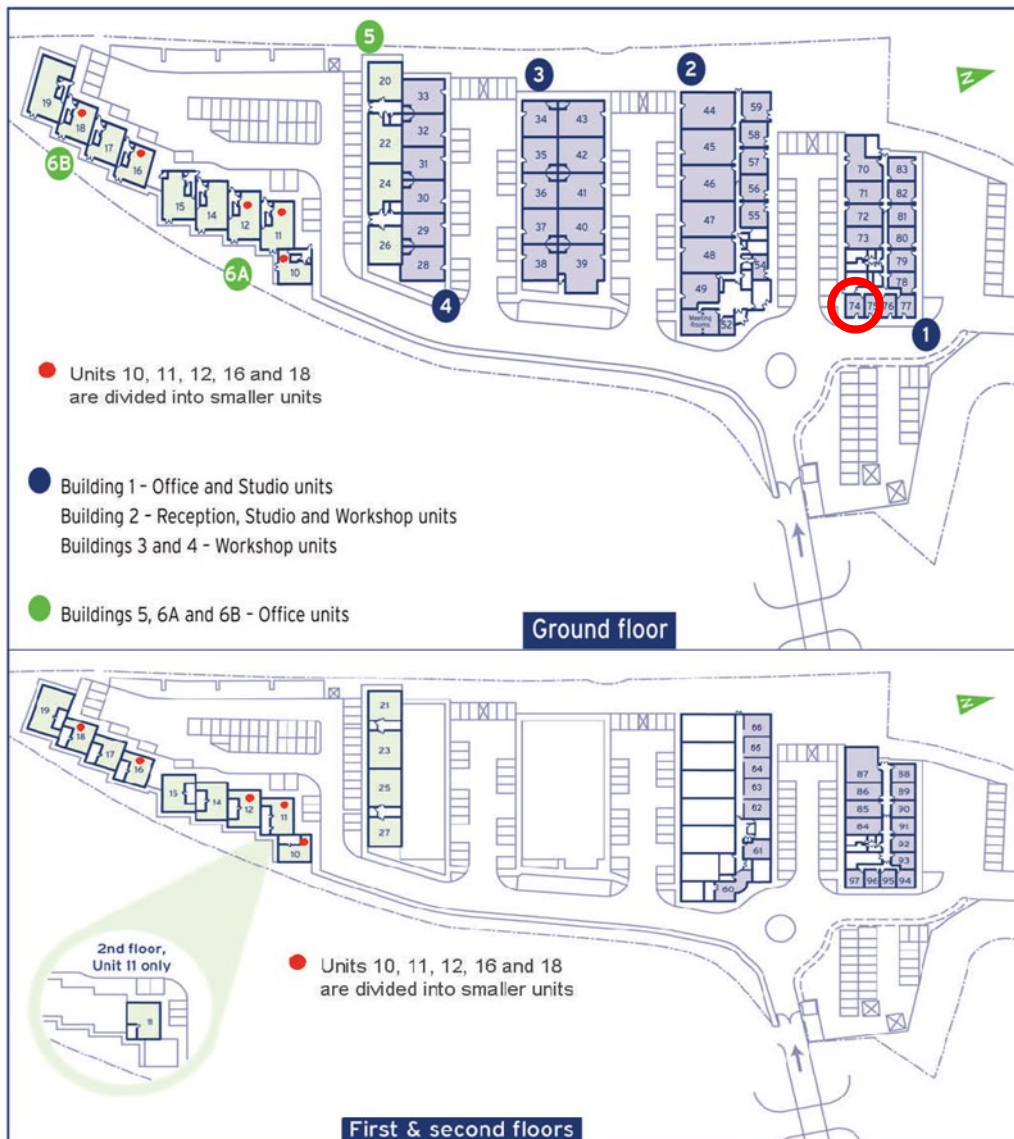

Capital Business Centre

Ground Floor—Unit 74

22.9 sq m (247 sq ft)*

Capital Business Centre
22 Carlton Road
South Croydon
Surrey CR2 0BS

*Approximate Measurements

Not to scale

Space for growing businesses

www.capitalspace.co.uk

Capital Business Centre

Ground Floor—Unit 74

22.9 sq m (247 sq ft)*

Additional Information

We are happy to provide further details and answer any questions. Please contact our Centre Manager on 020 8916 2000.