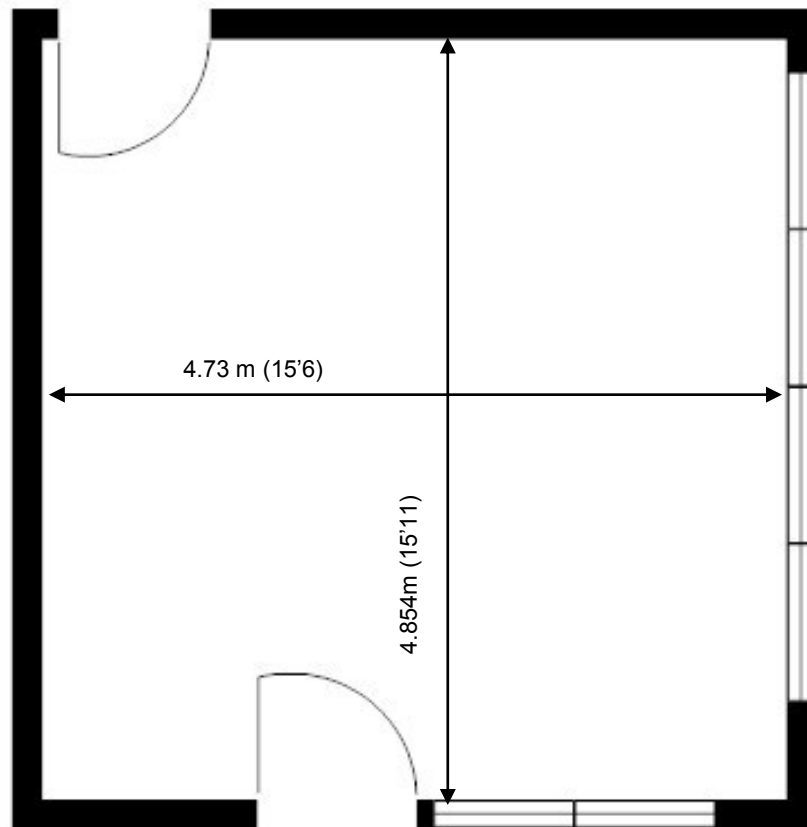

Capital Business Centre

Ground Floor—Unit 77
22.9 sq m (247 sq ft)*

Capital Business Centre
22 Carlton Road
South Croydon
Surrey CR2 0BS

*Approximate Measurements

Not to scale

Space for growing businesses

www.capitalspace.co.uk

Capital Business Centre

Ground Floor—Unit 77

22.9 sq m (247 sq ft)*

Additional Information

We are happy to provide further details and answer any questions. Please contact our Centre Manager on 020 8916 2000.