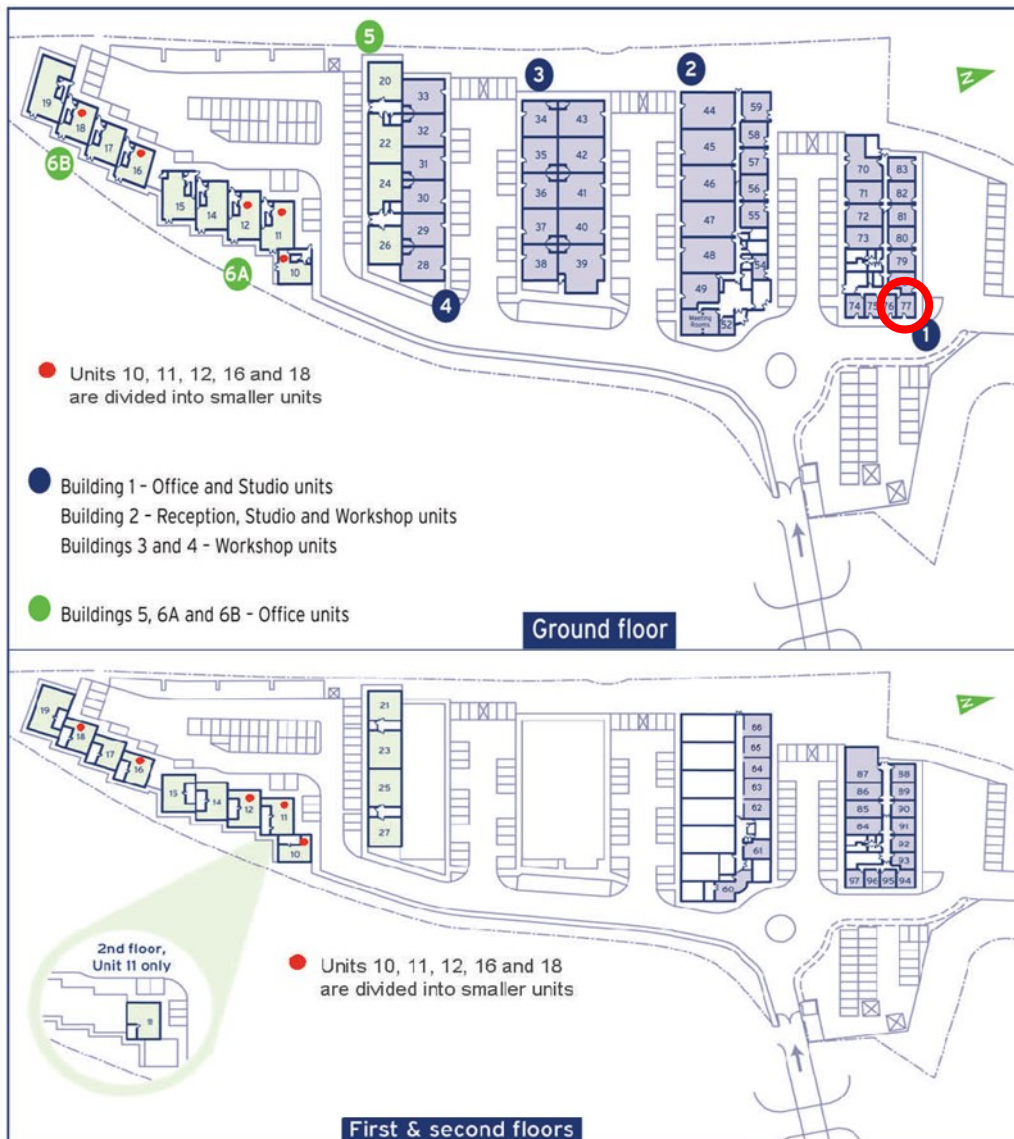

Capital Business Centre

Ground Floor—Unit 77
22.9 sq m (247 sq ft)*

Capital Business Centre
22 Carlton Road
South Croydon
Surrey CR2 0BS

*Approximate Measurements

Not to scale

Space for growing businesses

www.capitalspace.co.uk

Capital Business Centre

Ground Floor—Unit 77

22.9 sq m (247 sq ft)*

Additional Information

We are happy to provide further details and answer any questions. Please contact our Centre Manager on 020 8916 2000.