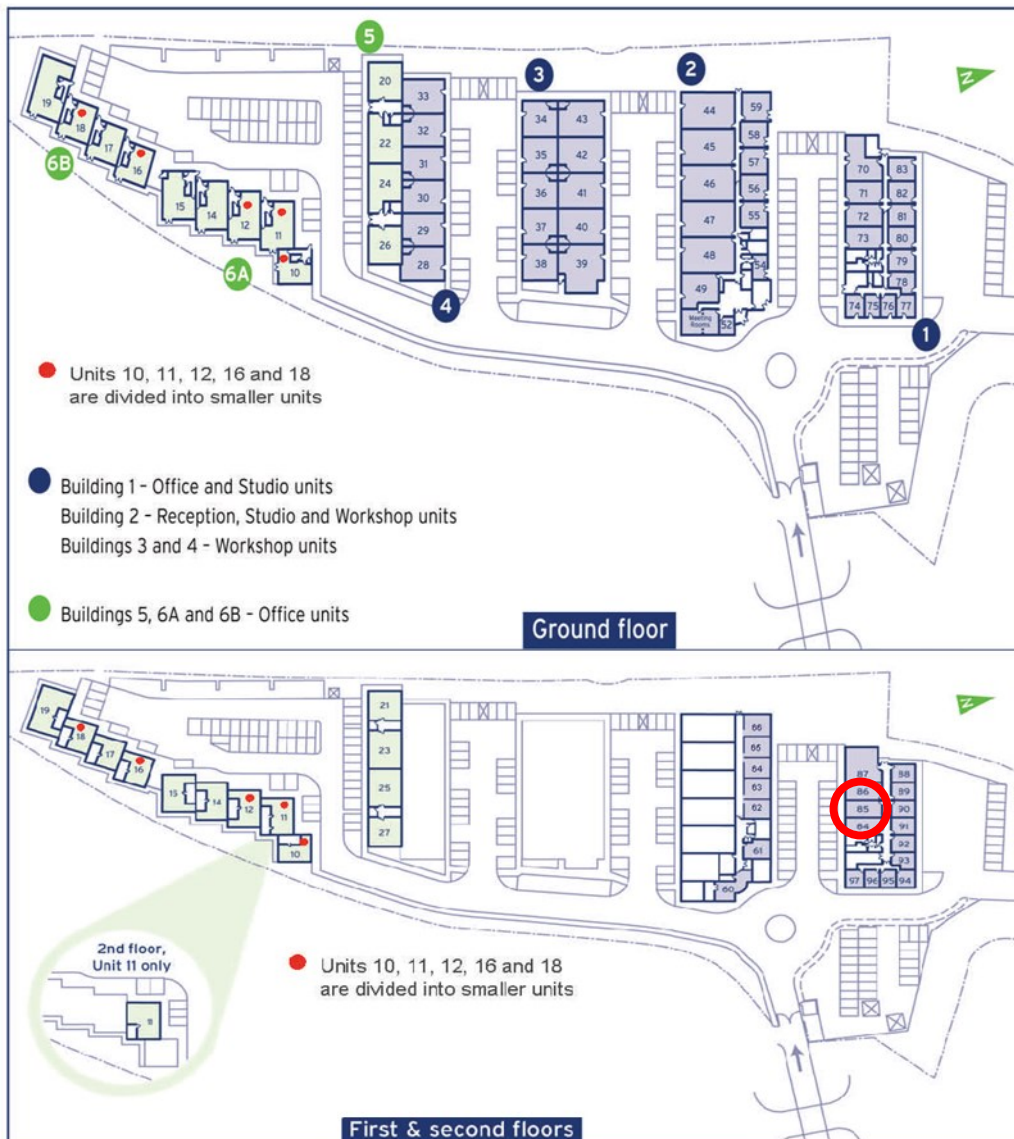

# Capital Business Centre

First Floor—Unit 85  
46.9 sq m (504 sq ft)\*

**Capital Business Centre**  
22 Carlton Road  
South Croydon  
Surrey CR2 0BS

\*Approximate Measurements

Not to scale

Space for growing businesses

# Capital Business Centre

First Floor—Unit 85  
46.9 sq m (504 sq ft)\*