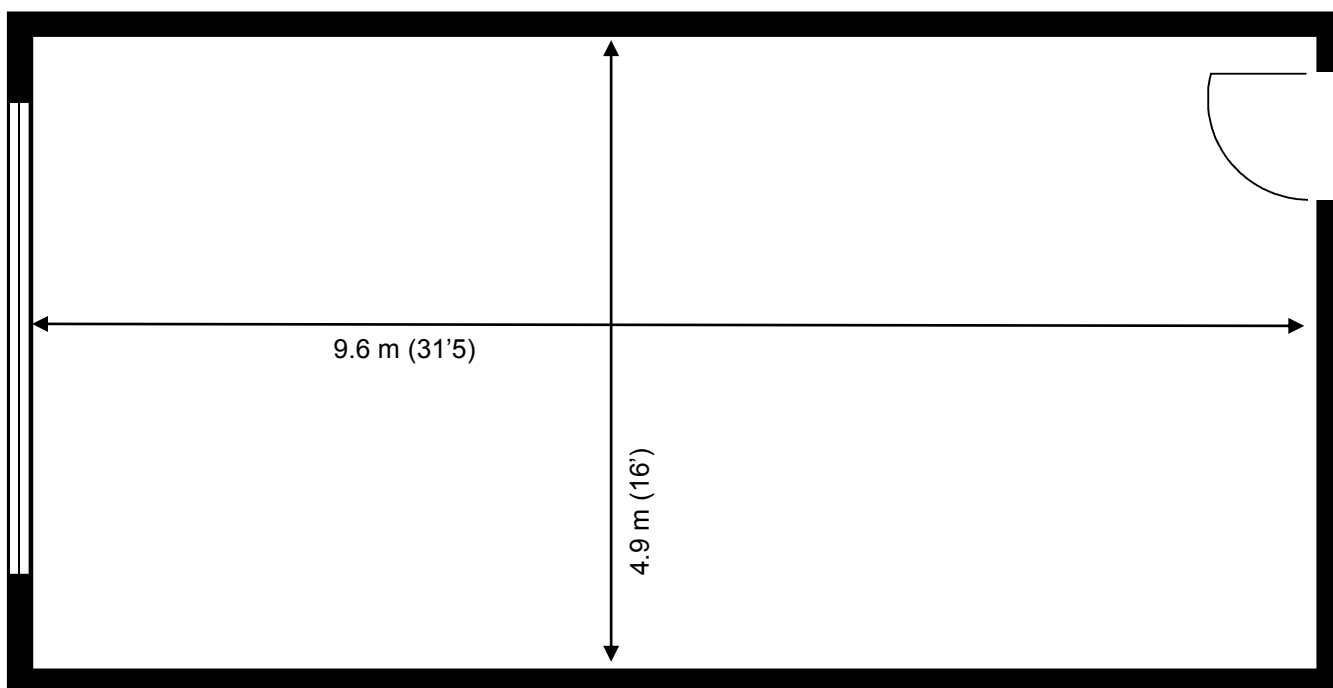

# Capital Business Centre

First Floor—Unit 85  
46.9 sq m (504 sq ft)\*

**Capital Business Centre**  
22 Carlton Road  
South Croydon  
Surrey CR2 0BS

\*Approximate Measurements

Not to scale

Space for growing businesses

# Capital Business Centre

First Floor—Unit 85  
46.9 sq m (504 sq ft)\*

\*Approximate Measurements

Not to scale