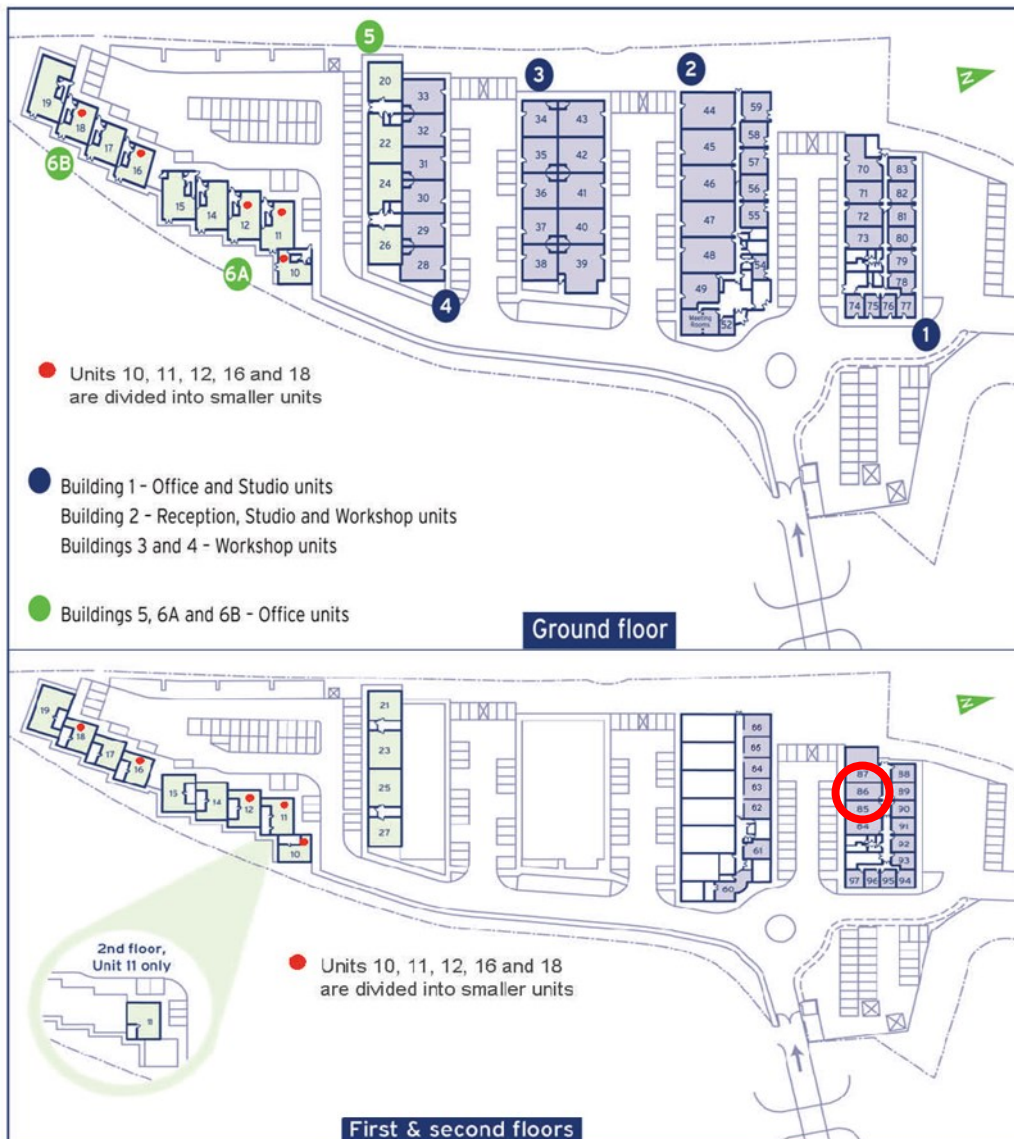

# Capital Business Centre

First Floor—Unit 86  
46.9 sq m (504 sq ft)\*

**Capital Business Centre**  
22 Carlton Road  
South Croydon  
Surrey CR2 0BS

\*Approximate Measurements  
Not to scale

Space for growing businesses

# Capital Business Centre

First Floor—Unit 86  
46.9 sq m (504 sq ft)\*