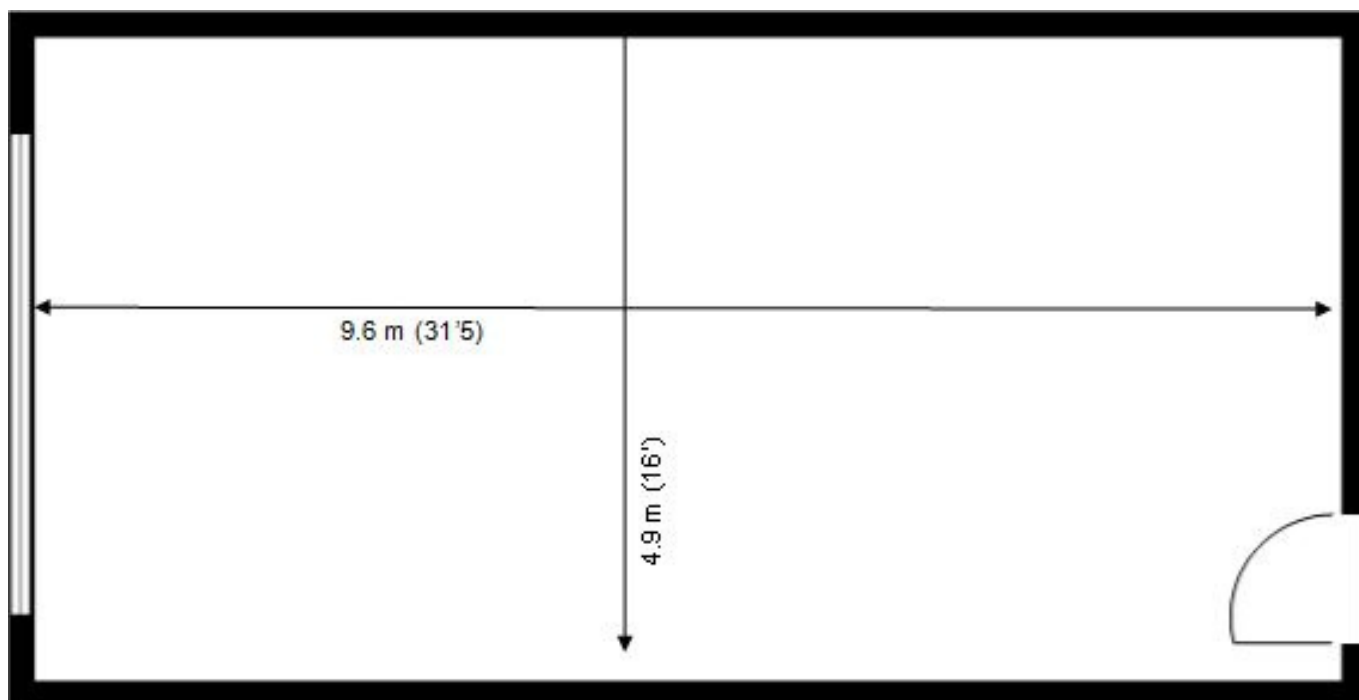

Capital Business Centre

First Floor—Unit 86
(47sq m (504sq ft))*

*Approximate
Measurements
Not to scale

Discover more

Capital Business Centre

First floor—Unit 86
(47sq m (504sq ft))*