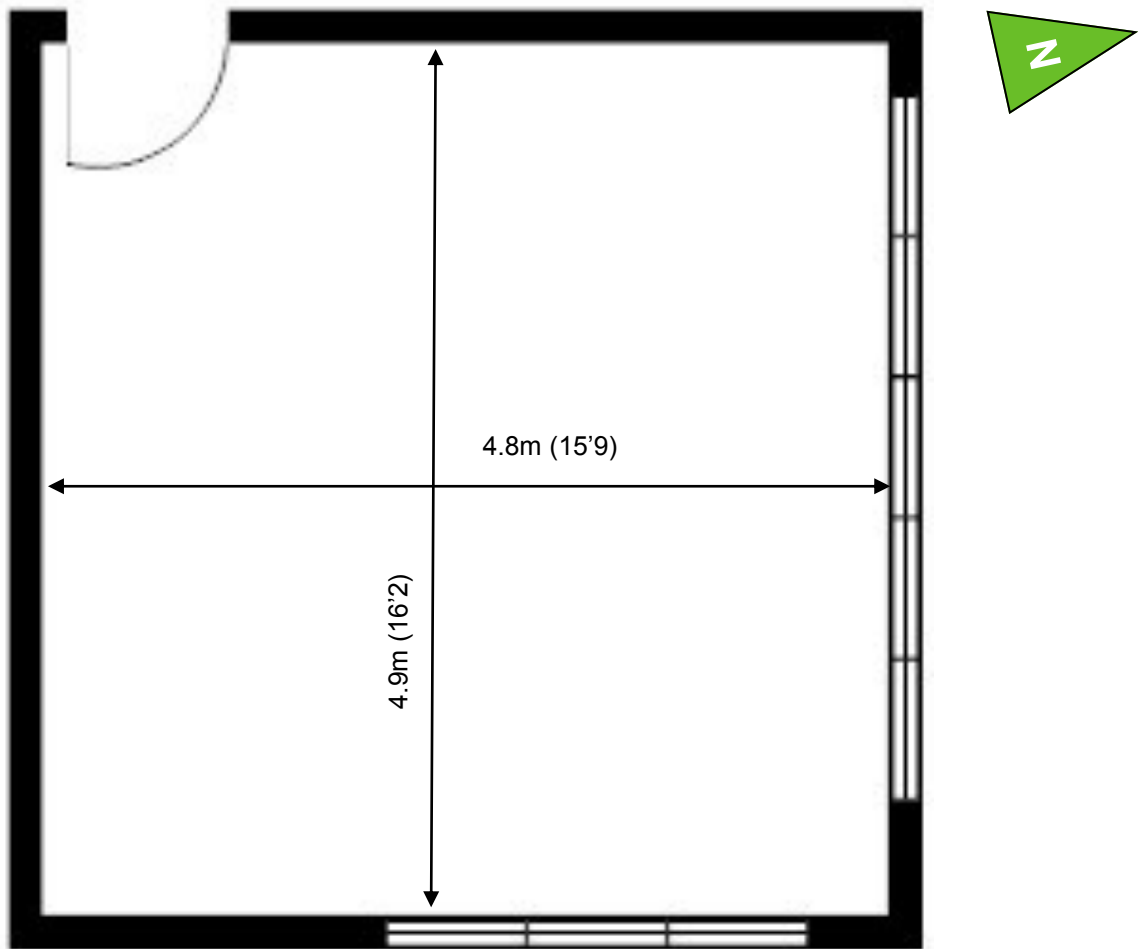

Capital Business Centre

First Floor—Unit 94
23.6 sq m (254 sq ft)*

Capital Business Centre
22 Carlton Road
South Croydon
Surrey CR2 0BS

*Approximate Measurements

Not to scale

Space for growing businesses

www.capitalspace.co.uk

Capital Business Centre

First Floor—Unit 94
23.6 sq m (254 sq ft)*

Additional Information

We are happy to provide further details and answer any questions.
Please contact our Centre Manager on 020 8916 2000.