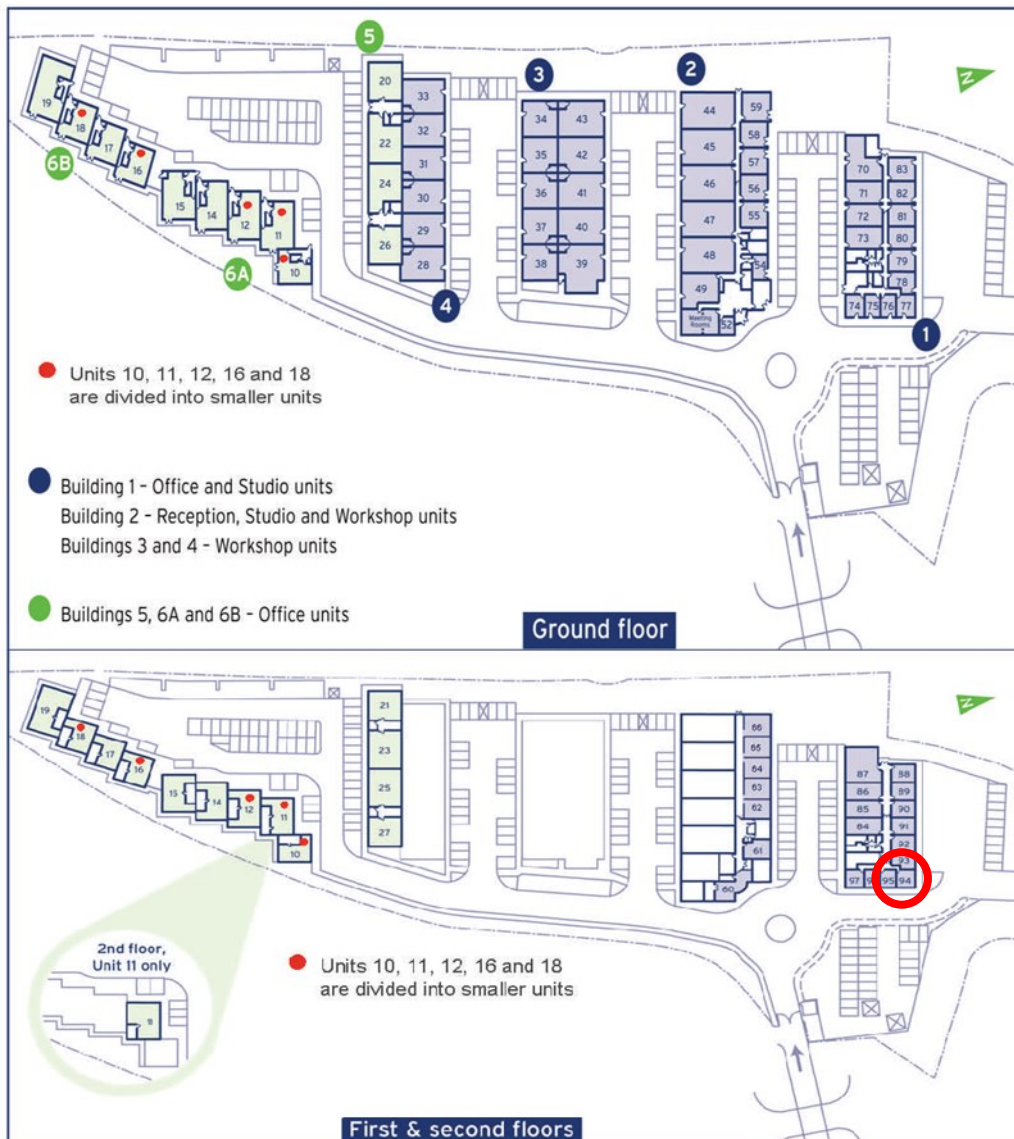

Capital Business Centre

First Floor—Unit 94
23.6 sq m (254 sq ft)*

Capital Business Centre
22 Carlton Road
South Croydon
Surrey CR2 0BS

*Approximate Measurements

Not to scale

Space for growing businesses

www.capitalspace.co.uk

Capital Business Centre

First Floor—Unit 94
23.6 sq m (254 sq ft)*

Additional Information

We are happy to provide further details and answer any questions.
Please contact our Centre Manager on 020 8916 2000.