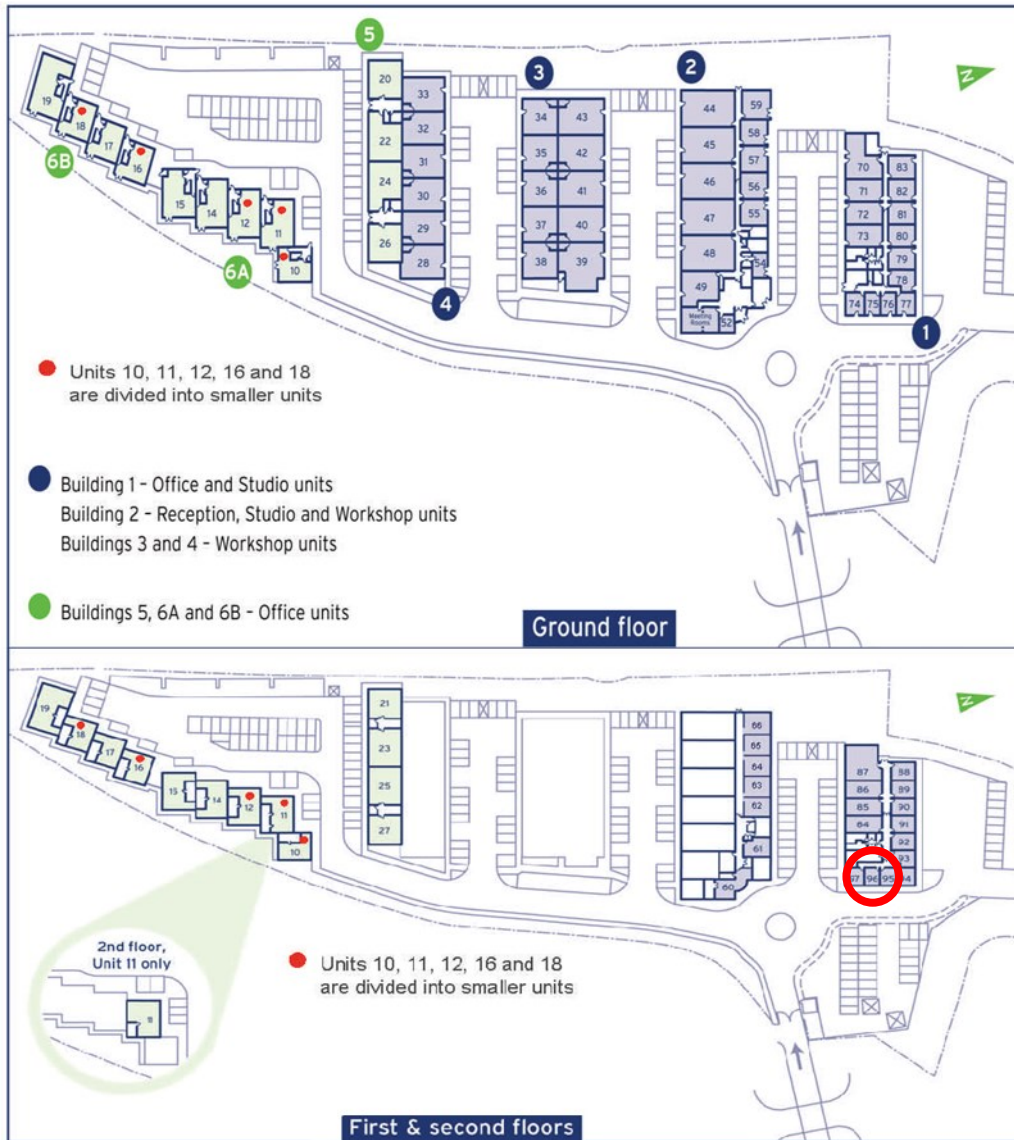

Capital Business Centre

First Floor—Unit 96
19.5 sq m (210 sq ft)*

Capital Business Centre
22 Carlton Road
South Croydon
Surrey CR2 0BS

*Approximate Measurements

Not to scale

Space for growing businesses

www.capitalspace.co.uk

Capital Business Centre

First Floor—Unit 96
19.5 sq m (210 sq ft)*

Additional Information

We are happy to provide further details and answer any questions.
Please contact our Centre Manager on 020 8916 2000.