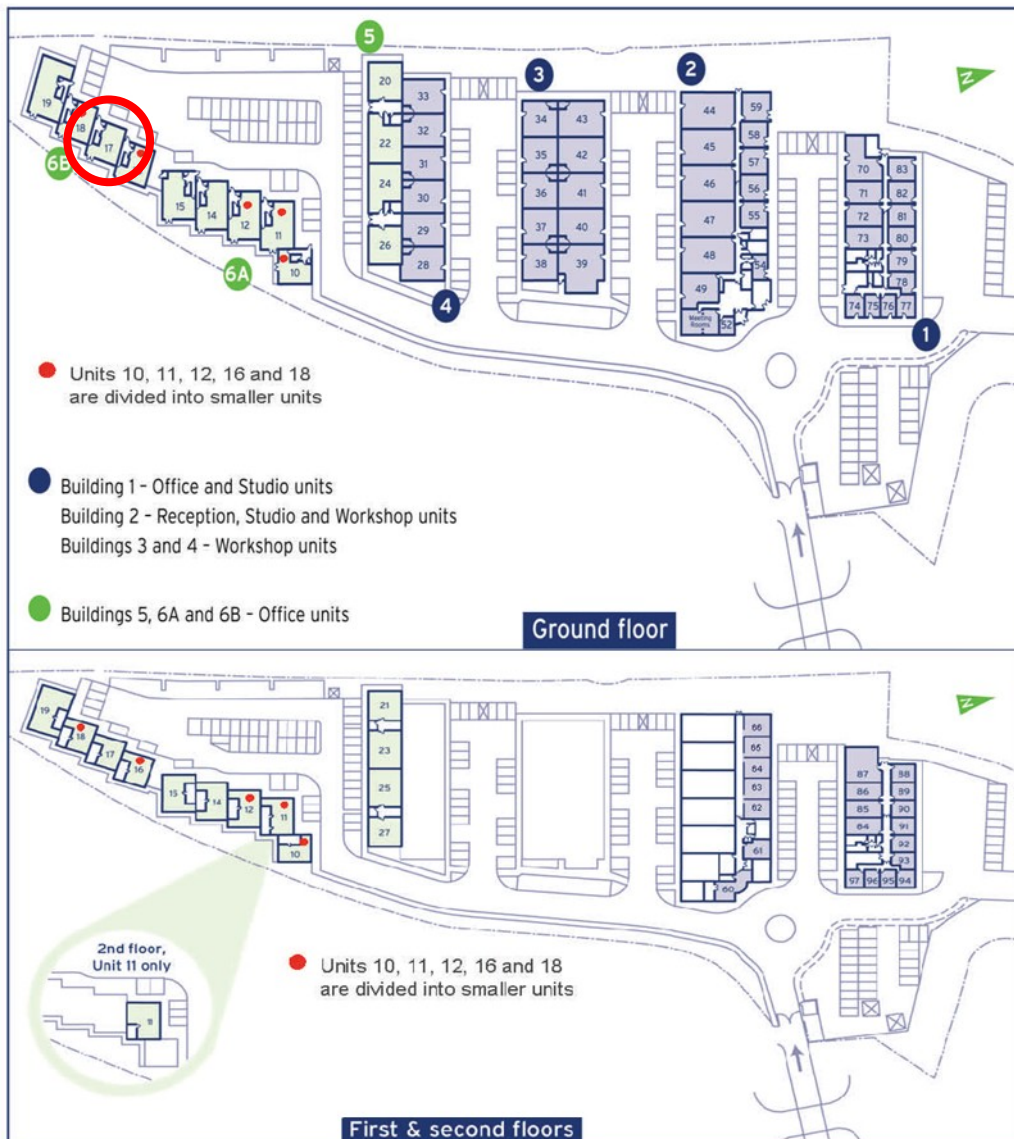

Capital Business Centre

Ground Floor—Unit 17a

52.6 sq m (566 sq ft)*

Capital Business Centre
22 Carlton Road
South Croydon
Surrey CR2 0BS

*Approximate Measurements

Not to scale

Space for growing businesses

www.capitalspace.co.uk

Capital Business Centre

Ground Floor—Unit 17a

52.6 sq m (566 sq ft)*

Additional Information

We are happy to provide further details and answer any questions. Please contact our Centre Manager on 020 8916 2000.