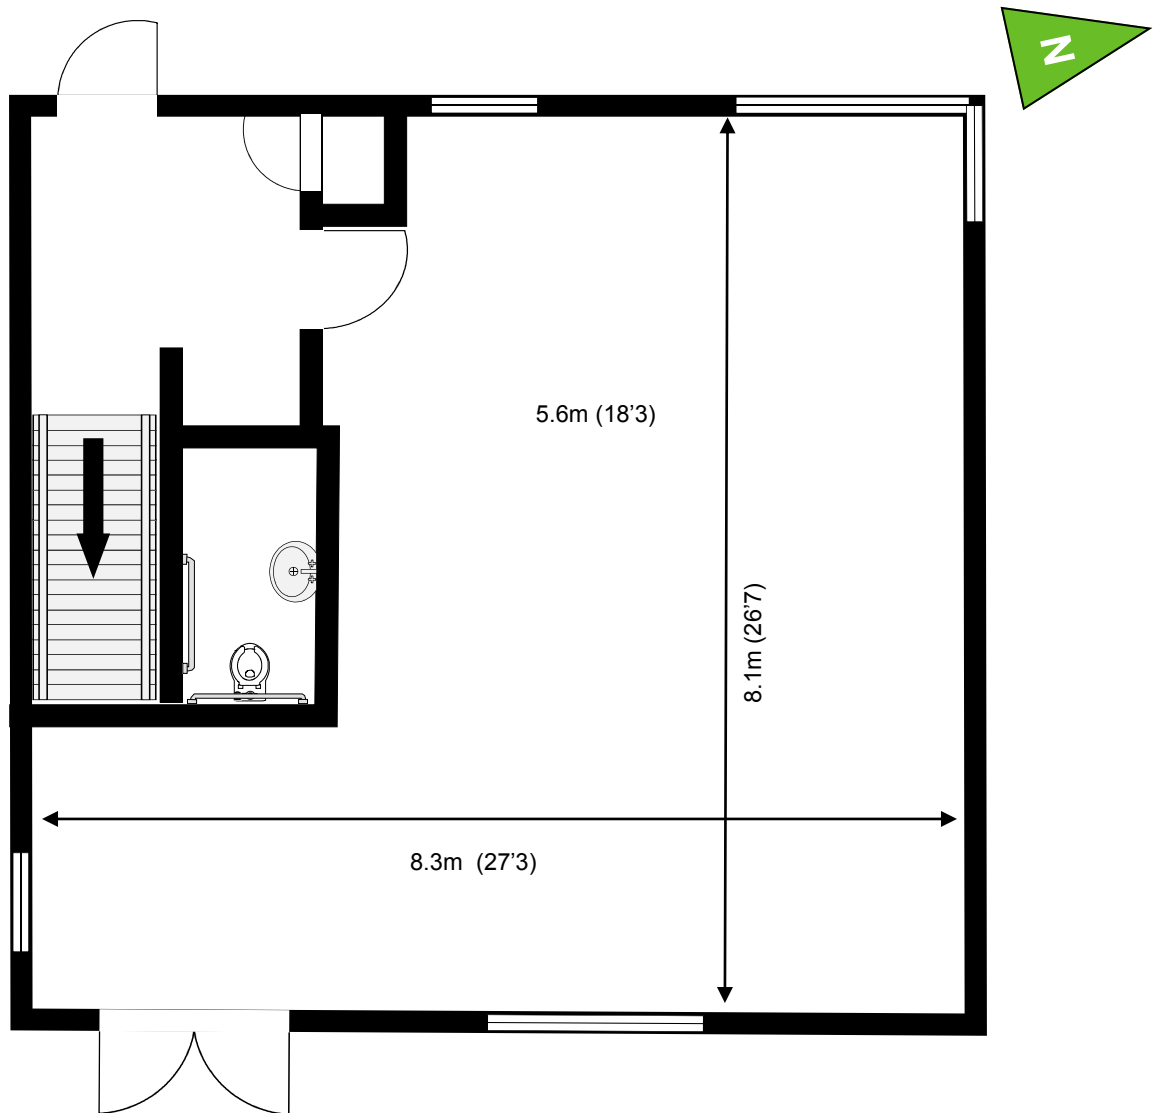

Capital Business Centre

Ground Floor—Unit 17a

52.6 sq m (566 sq ft)*

Capital Business Centre
22 Carlton Road
South Croydon
Surrey CR2 0BS

*Approximate Measurements

Not to scale

Space for growing businesses

www.capitalspace.co.uk

Capital Business Centre

Ground Floor—Unit 17a

52.6 sq m (566 sq ft)*

Additional Information

We are happy to provide further details and answer any questions. Please contact our Centre Manager on 020 8916 2000.