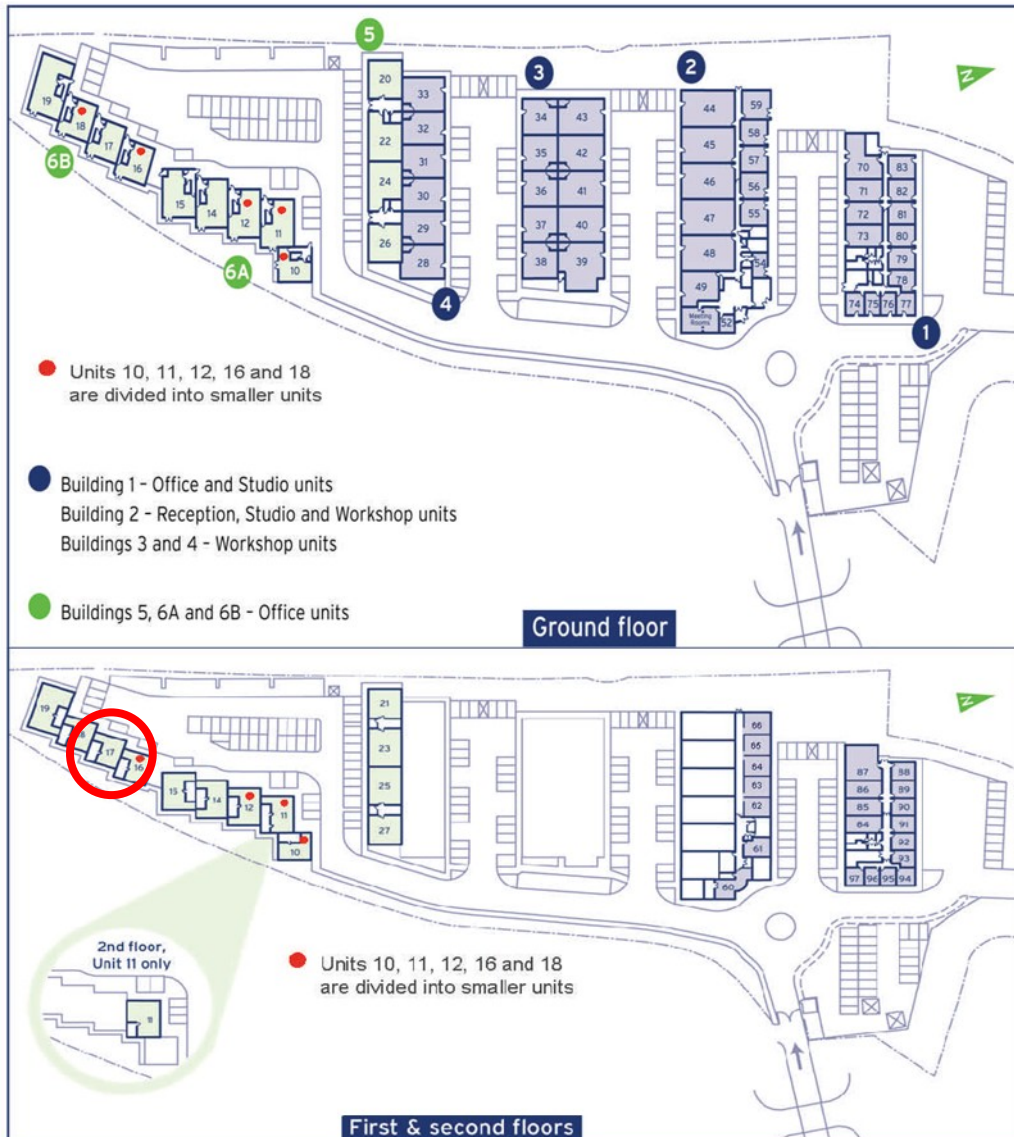

# Capital Business Centre

First Floor—Unit 17b

52.8sq m (568 sq ft)\*

## First Floor—Unit 17b

52.8sq m (568 sq ft)\*