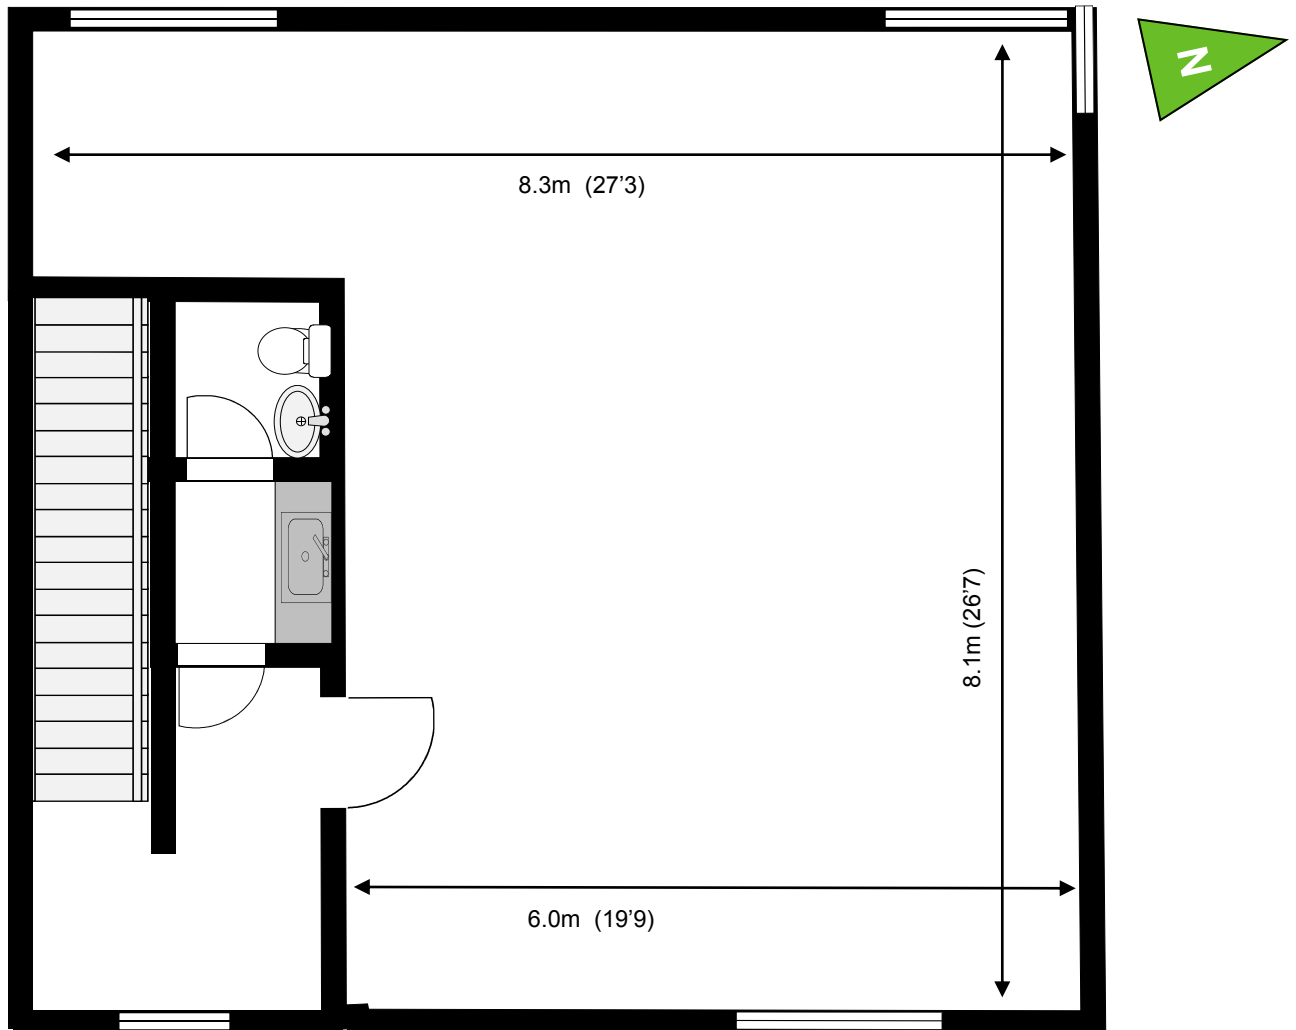

# Capital Business Centre

First Floor—Unit 17b

52.8sq m (568 sq ft)\*

## First Floor—Unit 17b

52.8sq m (568 sq ft)\*