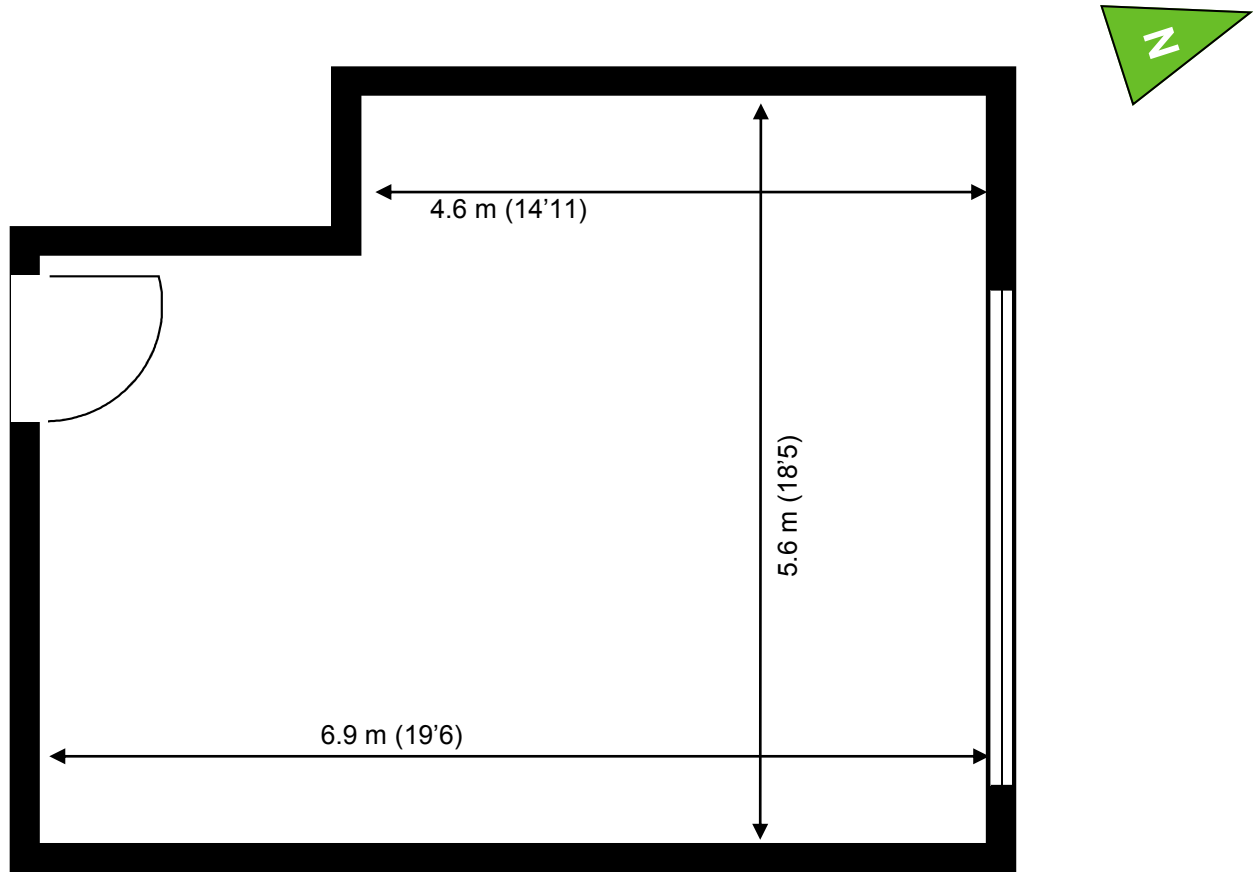

Capital Business Centre

First Floor—Unit 61
36.5sq m (393 sq ft)*

Capital Business Centre
22 Carlton Road
South Croydon
Surrey CR2 0BS

*Approximate Measurements

Not to scale

Space for growing businesses

www.capitalspace.co.uk

Capital Business Centre

First Floor—Unit 61
36.5sq m (393 sq ft)*

Additional Information

We are happy to provide further details and answer any questions.
Please contact our Centre Manager on 020 8916 2000.