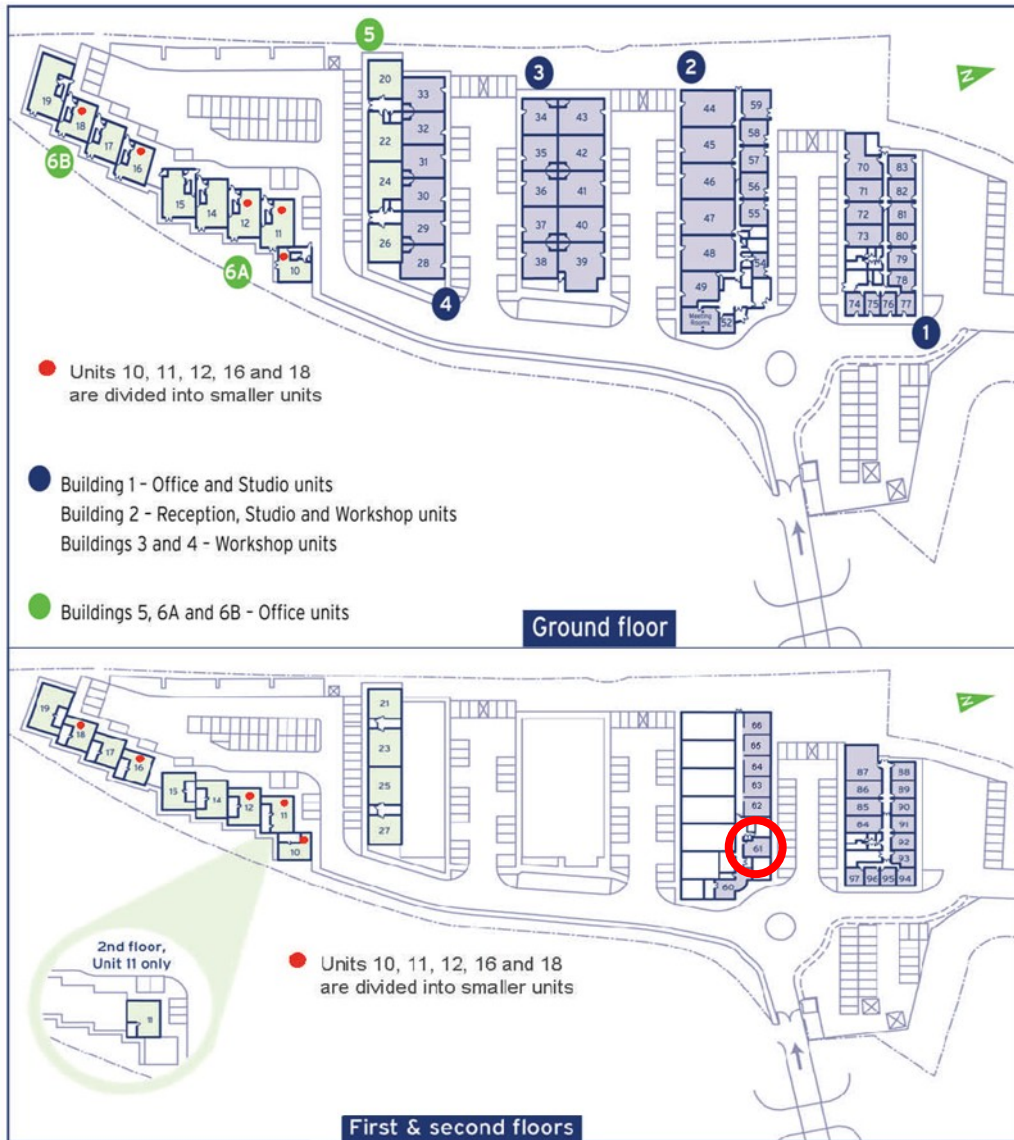

Capital Business Centre

First Floor—Unit 61
36.5sq m (393 sq ft)*

Capital Business Centre
22 Carlton Road
South Croydon
Surrey CR2 0BS

*Approximate Measurements

Not to scale

Space for growing businesses

www.capitalspace.co.uk

Capital Business Centre

First Floor—Unit 61
36.5sq m (393 sq ft)*

Additional Information

We are happy to provide further details and answer any questions.
Please contact our Centre Manager on 020 8916 2000.