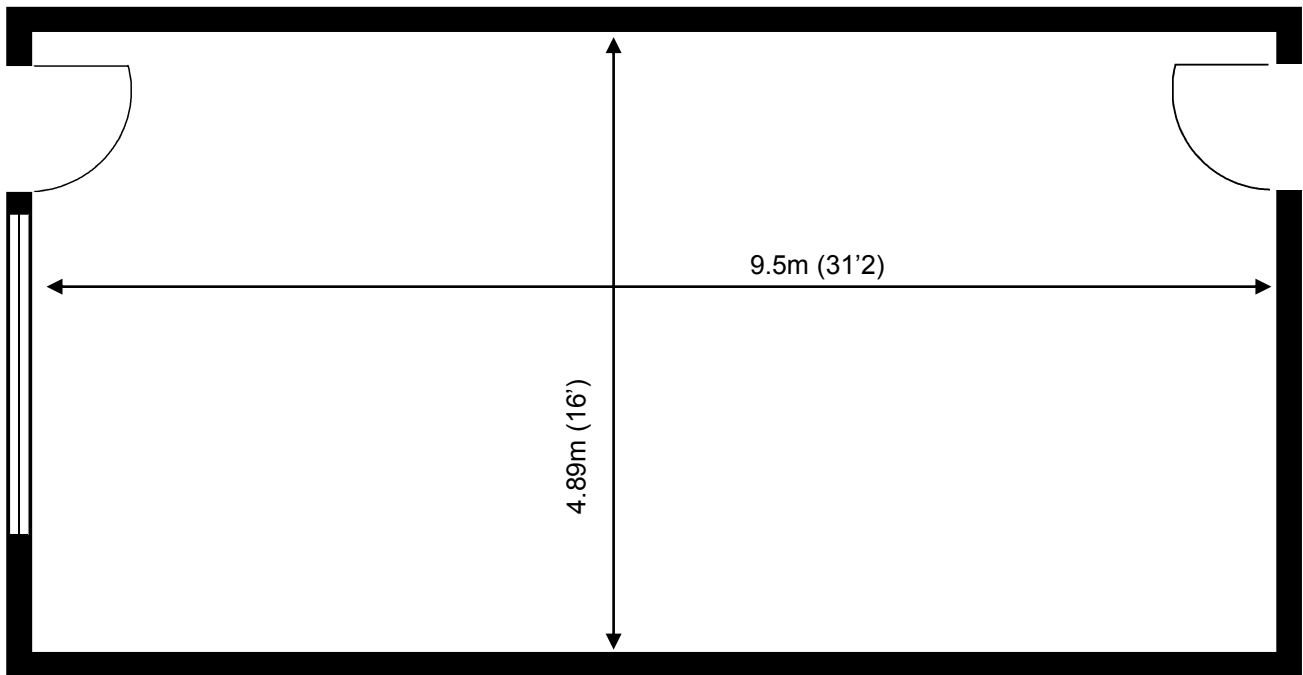

Capital Business Centre

Ground Floor—Unit 72

46.5 sq m (500 sq ft)*

Capital Business Centre
22 Carlton Road
South Croydon
Surrey CR2 0BS

*Approximate Measurements

Not to scale

Space for growing businesses

www.capitalspace.co.uk

Capital Business Centre

Ground Floor—Unit 72

46.5 sq m (500 sq ft)*

Additional Information

We are happy to provide further details and answer any questions.
Please contact our Centre Manager on 020 8916 2000.