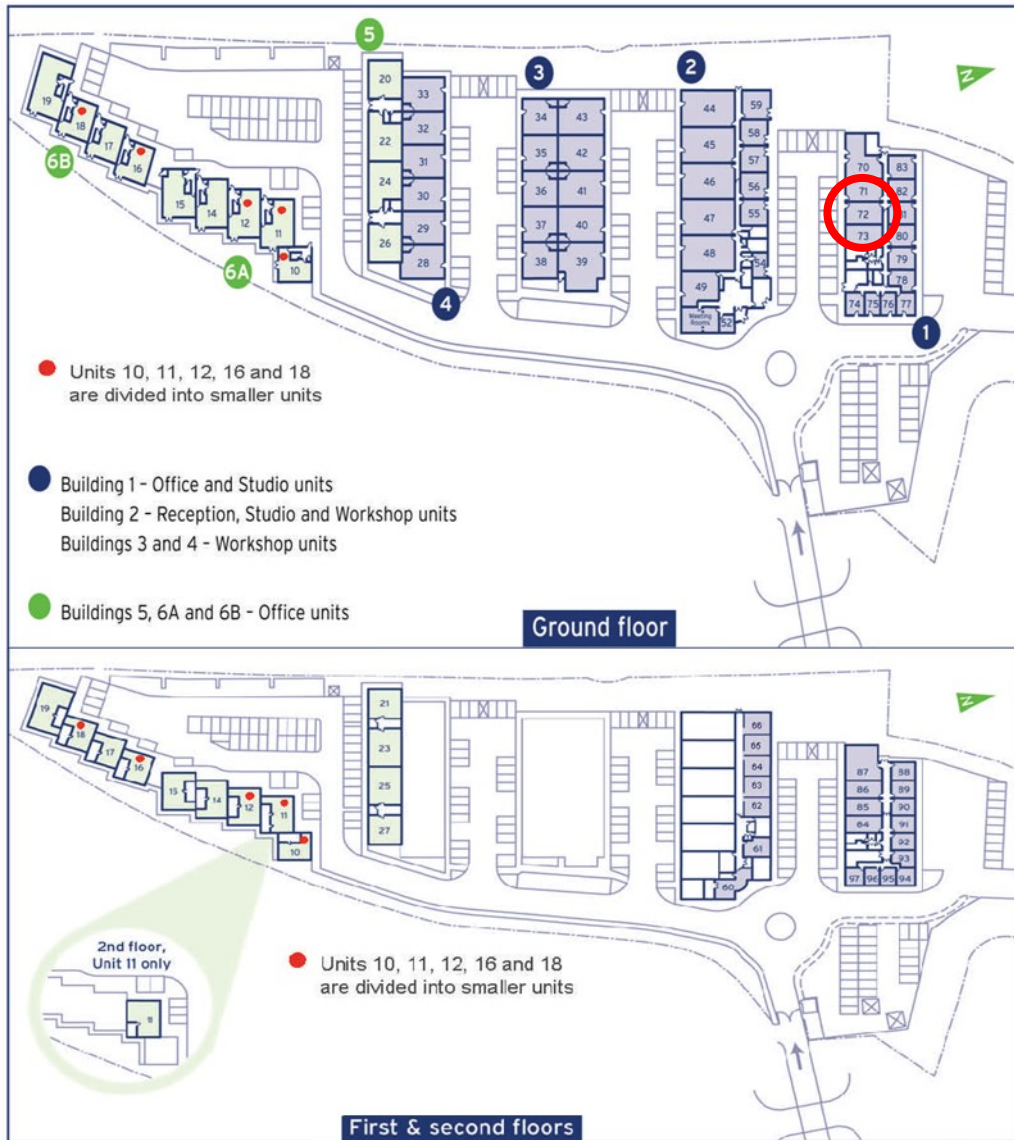

Capital Business Centre

Ground Floor—Unit 72

46.5 sq m (500 sq ft)*

Capital Business Centre
22 Carlton Road
South Croydon
Surrey CR2 0BS

*Approximate Measurements

Not to scale

Space for growing businesses

www.capitalspace.co.uk

Capital Business Centre

Ground Floor—Unit 72

46.5 sq m (500 sq ft)*

Additional Information

We are happy to provide further details and answer any questions.
Please contact our Centre Manager on 020 8916 2000.