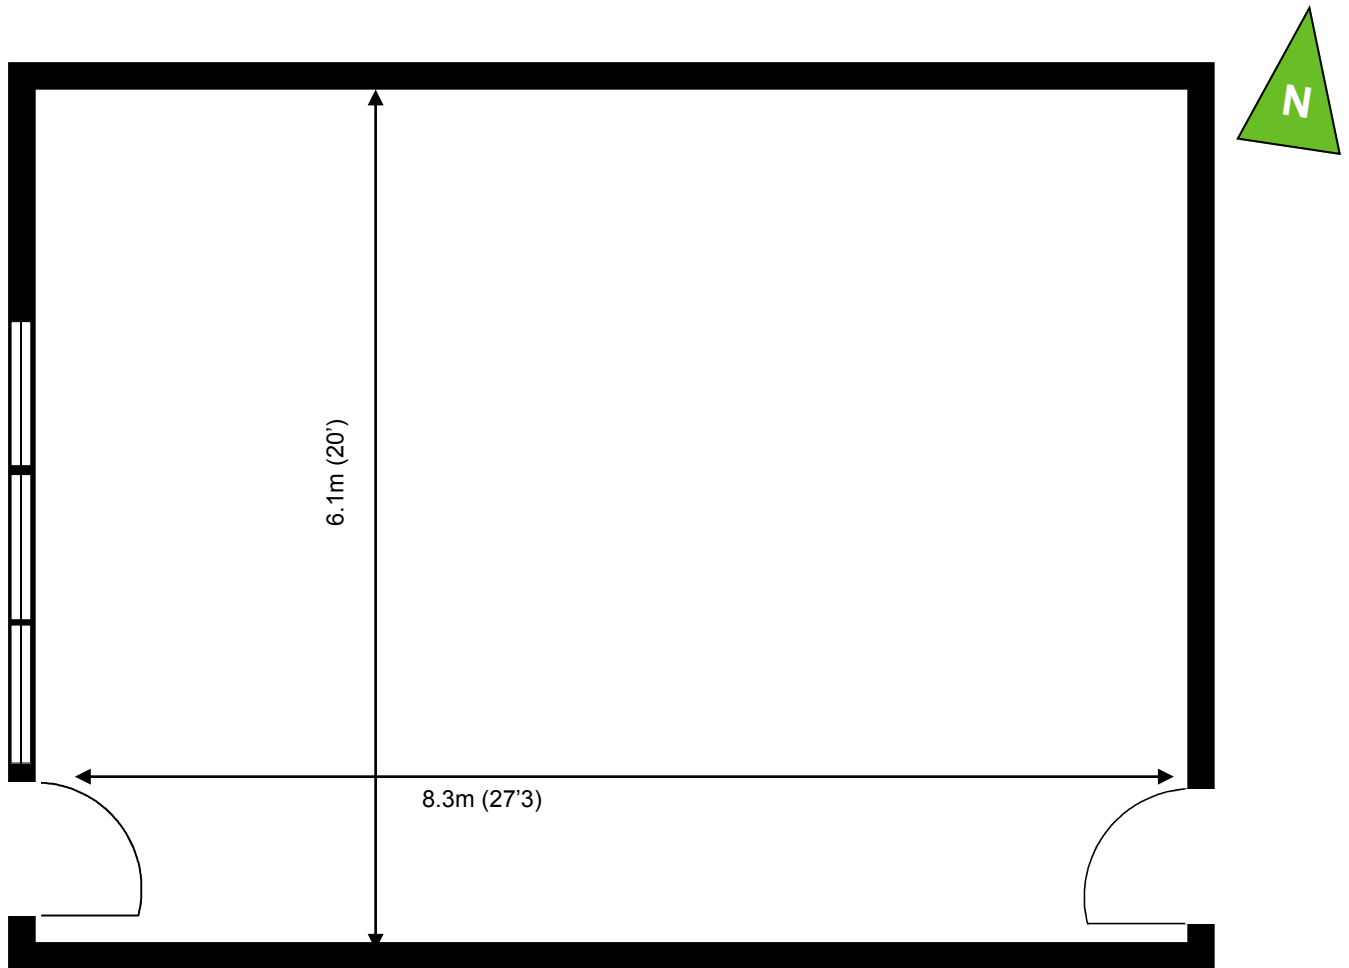

Greenway Business Centre

Ground Floor—Unit 11
(50.8sq m (547 sq ft))*

Greenway Business Centre
Harlow Business Park
Essex CM19 5QE
01279 408100

*Approximate Measurements
Not to scale

Space for growing businesses

www.capitalspace.co.uk

Greenway Business Centre

Ground Floor—Unit 11
(50.8 sq m (547 sq ft))*

ADDITIONAL INFORMATION

Greenway Business Centre
Harlow Business Park
Essex CM19 5QE
01279 408100

*Approximate Measurements