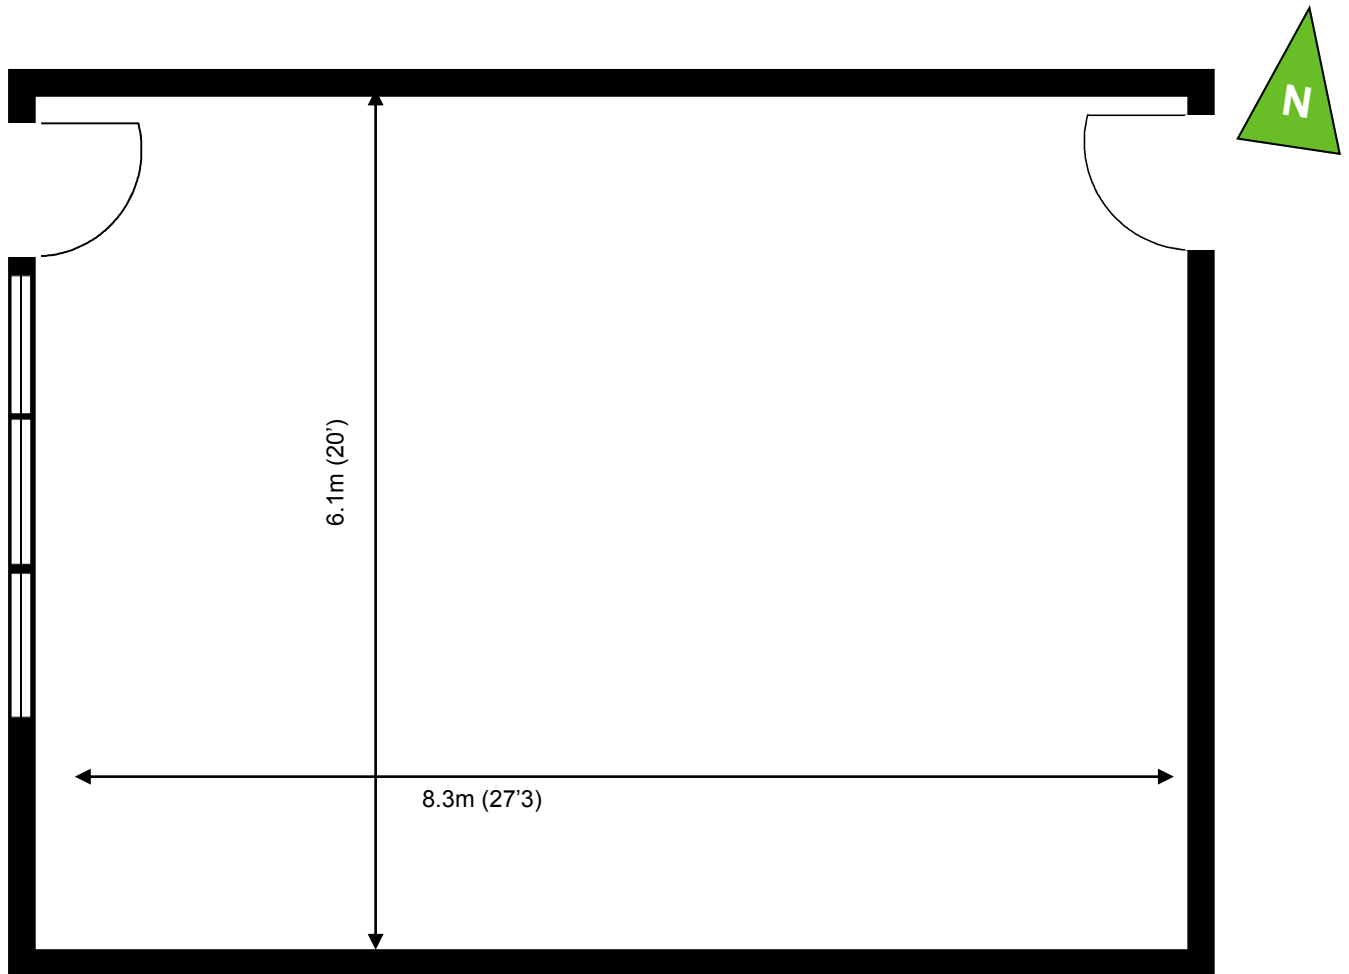

Greenway Business Centre

Ground Floor—Unit 12
(50.8sq m (547 sq ft))*

Greenway Business Centre
Harlow Business Park
Essex CM19 5QE
01279 408100

*Approximate Measurements
Not to scale

Space for growing businesses

www.capitalspace.co.uk

Greenway Business Centre

Ground Floor—Unit 12
(50.8 sq m (547 sq ft))*

ADDITIONAL INFORMATION

Greenway Business Centre
Harlow Business Park
Essex CM19 5QE
01279 408100

*Approximate Measurements