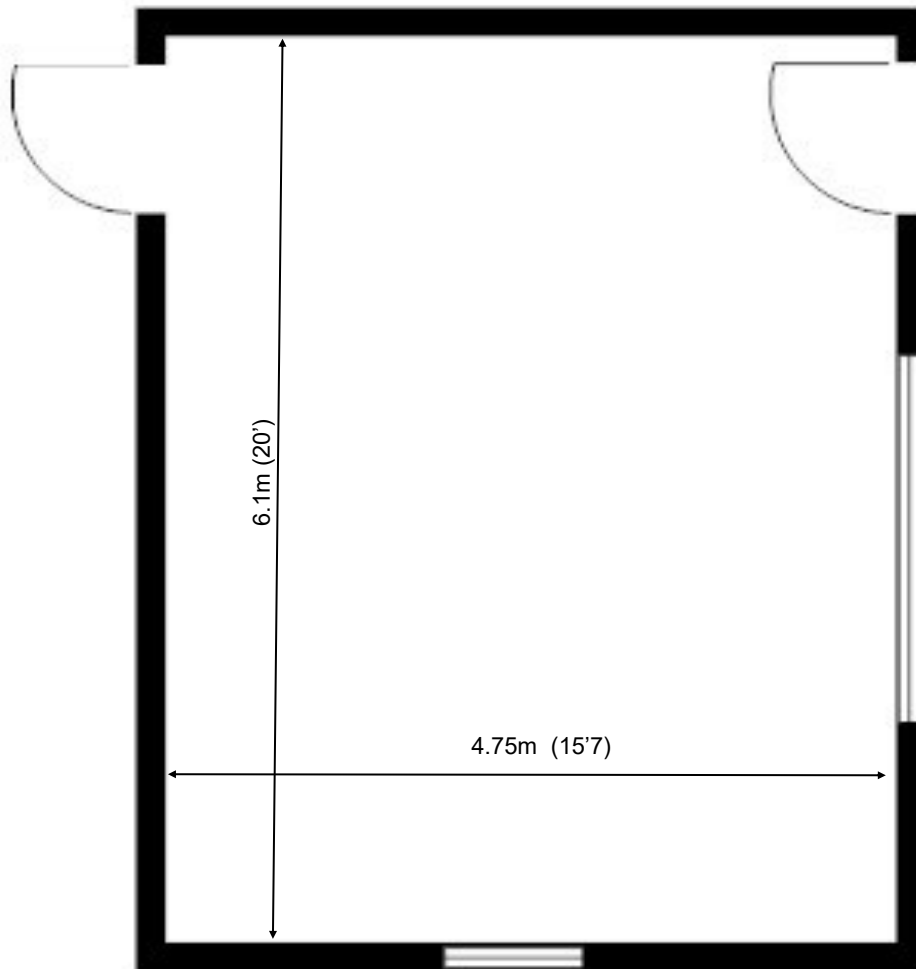

Greenway Business Centre

Ground Floor—Unit 17
(29 sq m (314 sq ft))*

Greenway Business Centre
Harlow Business Park
Essex CM19 5QE
01279 408100

*Approximate Measurements
Not to scale

Space for growing businesses

www.capitalspace.co.uk

Greenway Business Centre

Ground Floor—Unit 17
(29 sq m (314 sq ft))*

ADDITIONAL INFORMATION

Greenway Business Centre
Harlow Business Park
Essex CM19 5QE
01279 408100

*Approximate Measurements
Not to scale