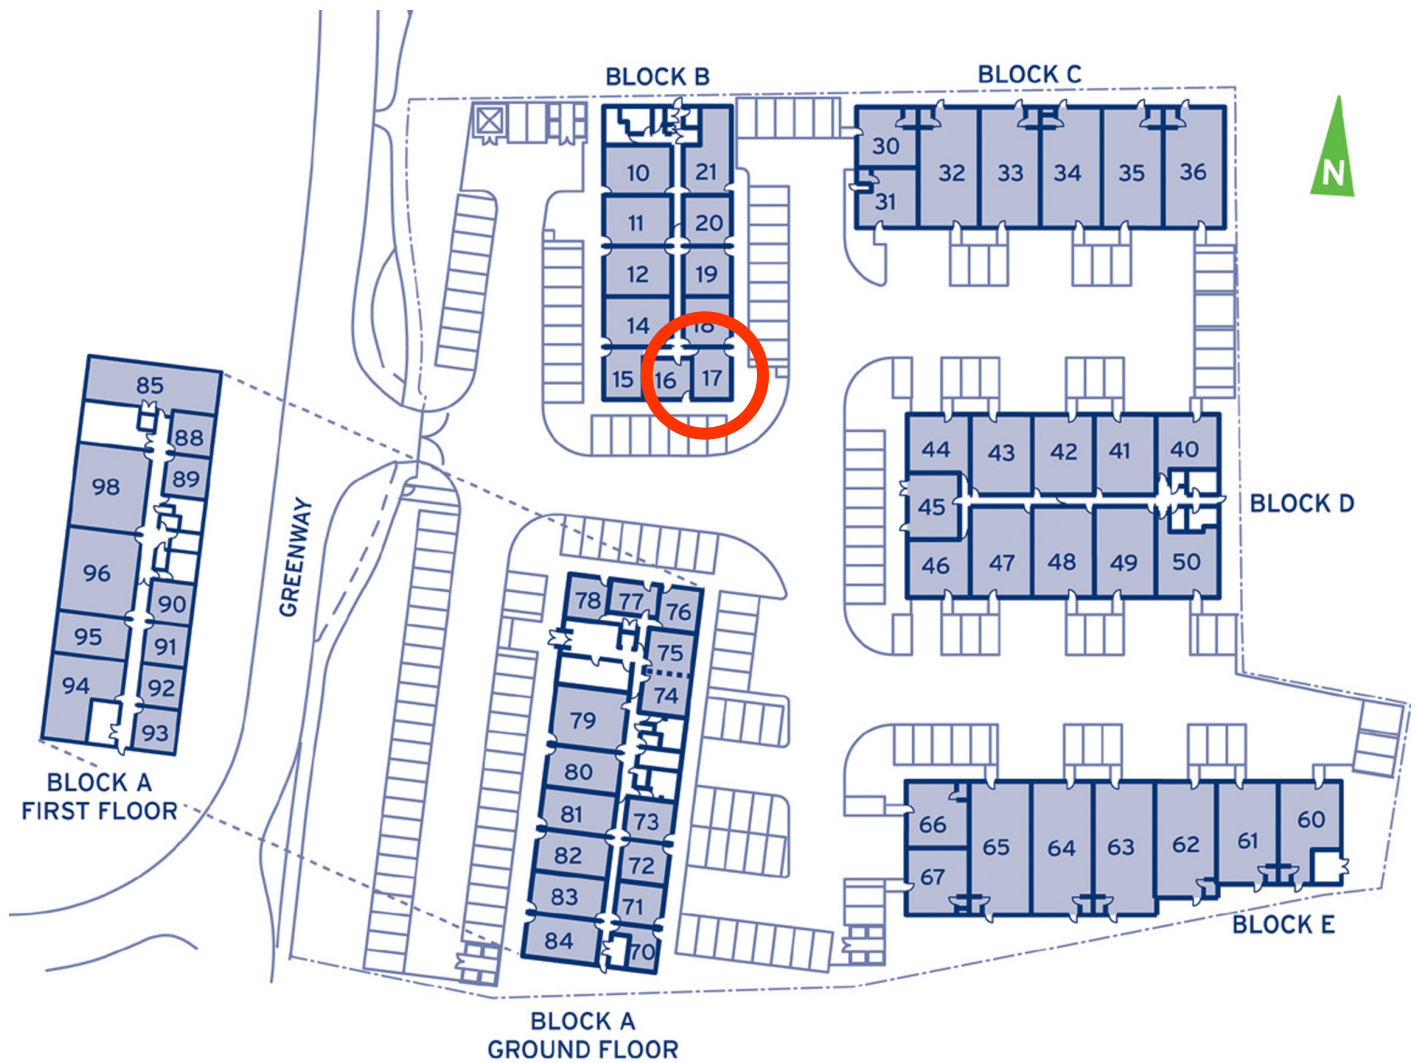

Greenway Business Centre

Ground Floor—Unit 17
(29 sq m (314 sq ft))*

Greenway Business Centre
Harlow Business Park
Essex CM19 5QE
01279 408100

*Approximate Measurements
Not to scale

Space for growing businesses

www.capitalspace.co.uk

Greenway Business Centre

Ground Floor—Unit 17
(29 sq m (314 sq ft))*

ADDITIONAL INFORMATION

Greenway Business Centre
Harlow Business Park
Essex CM19 5QE
01279 408100

*Approximate Measurements
Not to scale