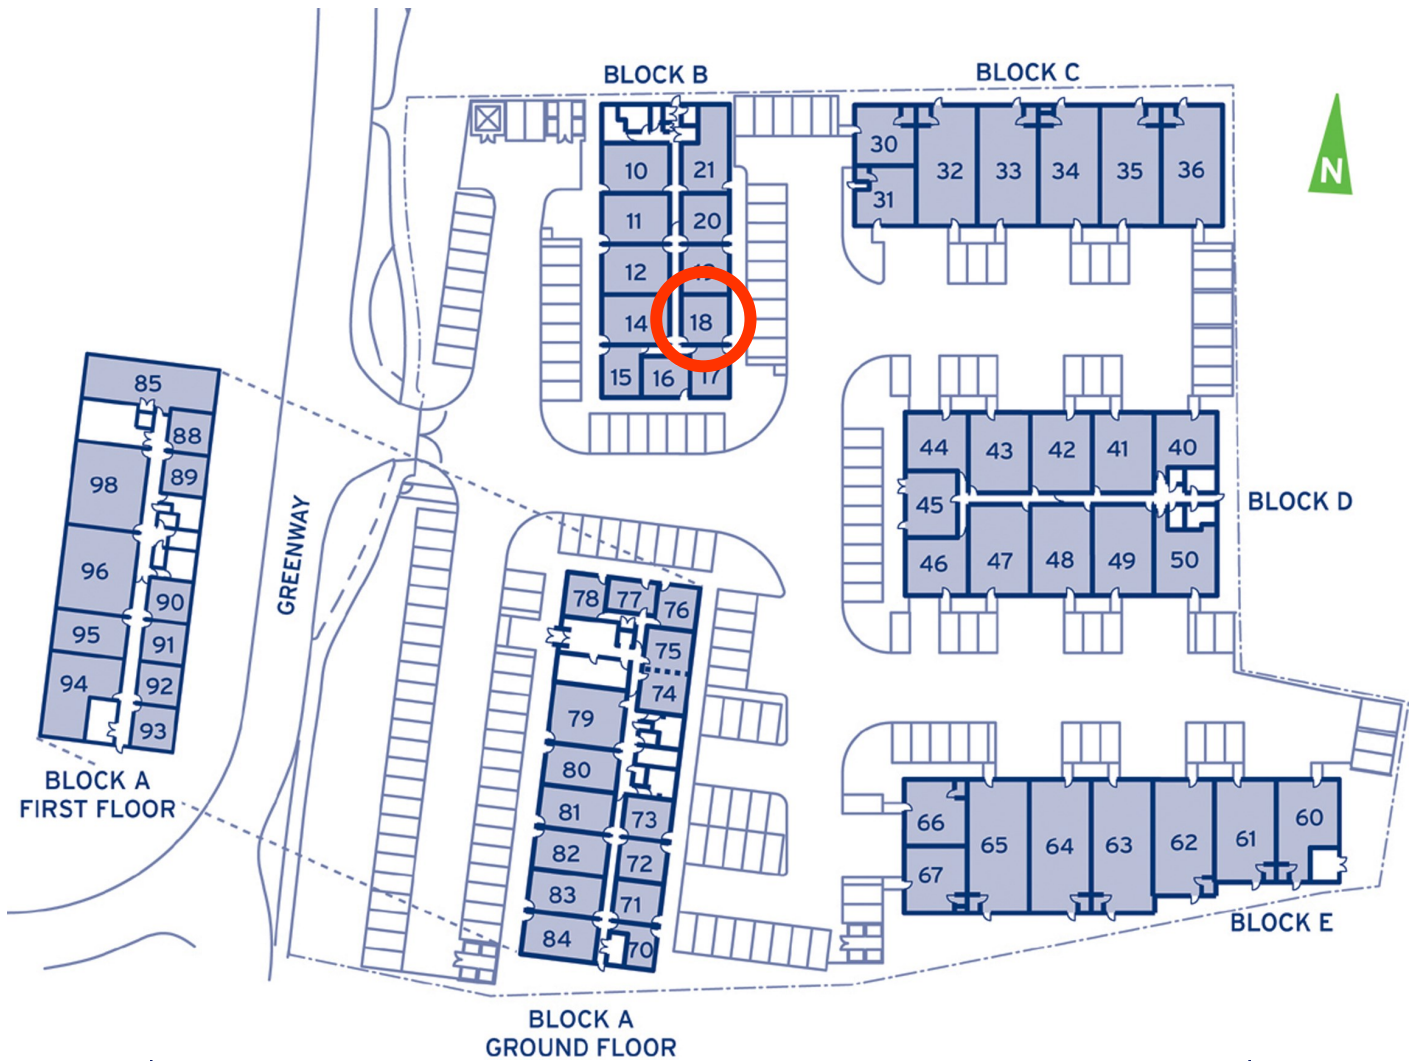

Greenway Business Centre

Unit 18

36 sq m (387 sq ft)*

Greenway Business Centre

Harlow Business Park

Essex CM19 5QE

01279 408100

*Approximate Measurements

Not to scale

Space for growing businesses

www.capitalspace.co.uk

Greenway Business Centre

Unit 18

36 sq m (387 sq ft)*

ADDITIONAL INFORMATION

Greenway Business Centre
Harlow Business Park
Essex CM19 5QE
01279 408100

*Approximate Measurements
Not to scale