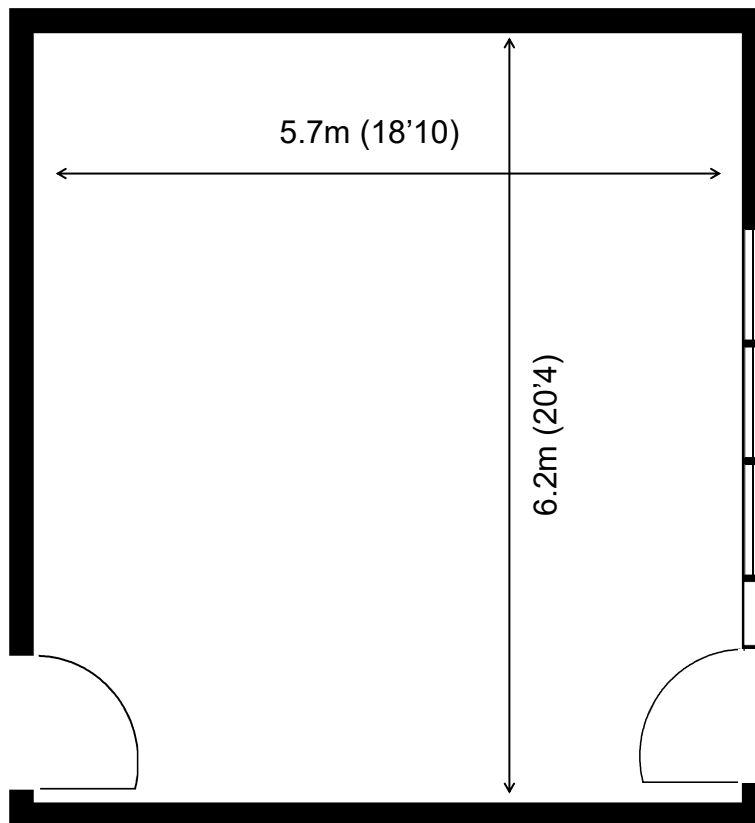

Greenway Business Centre

Unit 18

36 sq m (387 sq ft)*

Greenway Business Centre

Harlow Business Park

Essex CM19 5QE

01279 408100

*Approximate Measurements

Not to scale

Space for growing businesses

www.capitalspace.co.uk

Greenway Business Centre

Unit 18

36 sq m (387 sq ft)*

ADDITIONAL INFORMATION

Greenway Business Centre
Harlow Business Park
Essex CM19 5QE
01279 408100

*Approximate Measurements
Not to scale