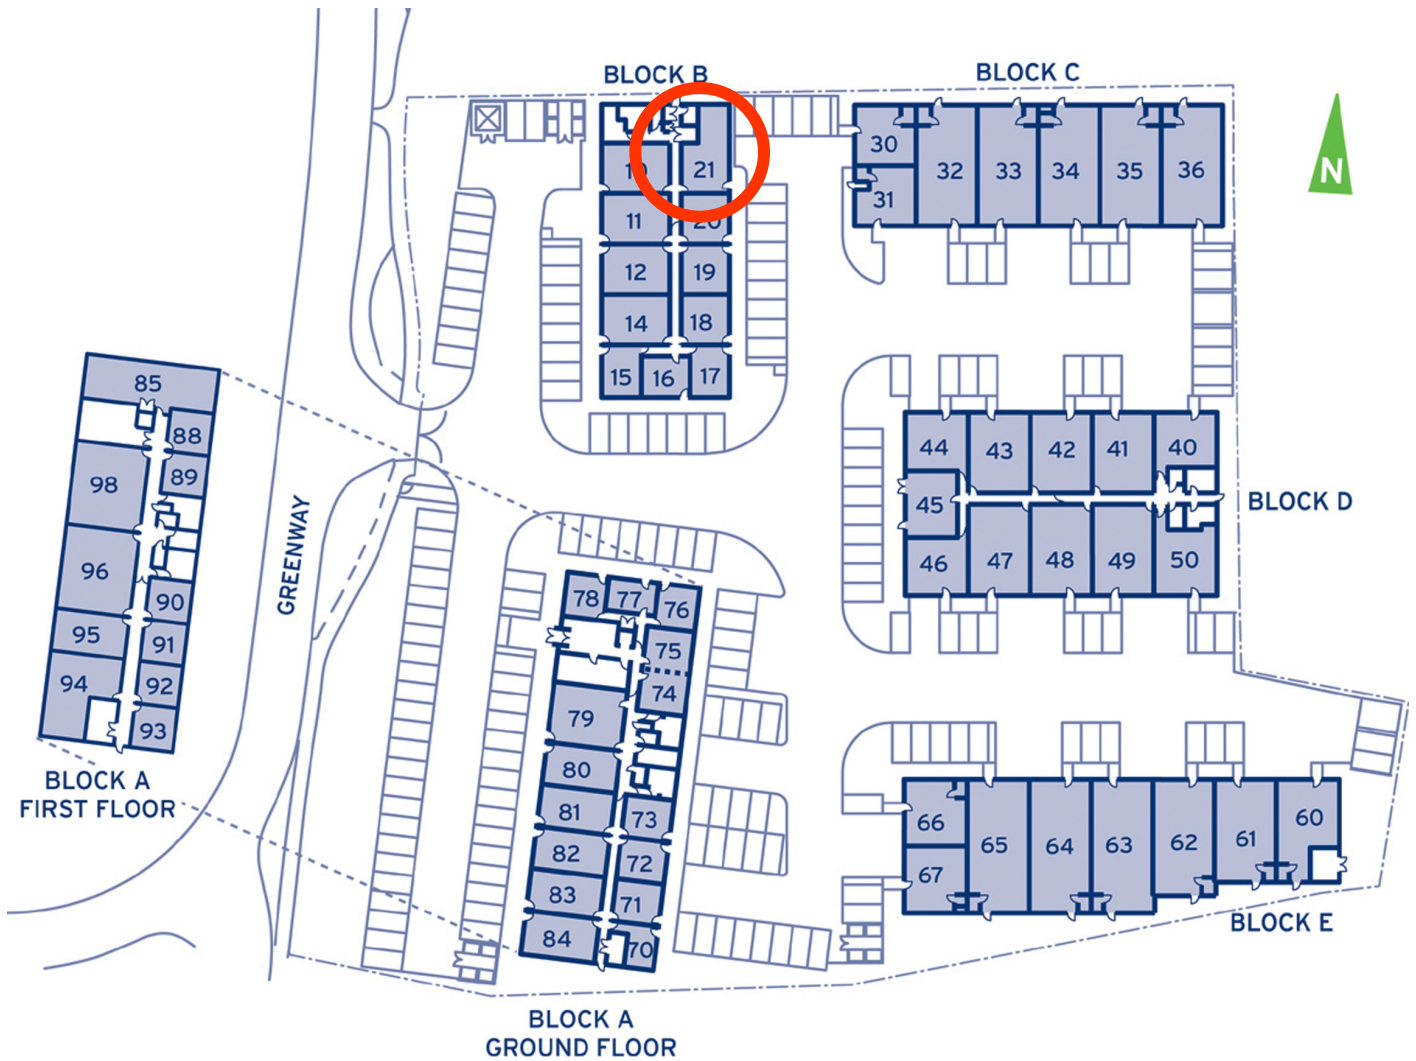

Greenway Business Centre

Unit 21

52.8 sq m (568 sq ft)*

Greenway Business Centre
Harlow Business Park
Essex CM19 5QE
01279 408100

*Approximate Measurements
Not to scale

Space for growing businesses

www.capitalspace.co.uk

Greenway Business Centre

Unit 21

52.8 sq m (568 sq ft)*

ADDITIONAL INFORMATION

Greenway Business Centre
Harlow Business Park
Essex CM19 5QE
01279 408100

*Approximate Measurements
Not to scale