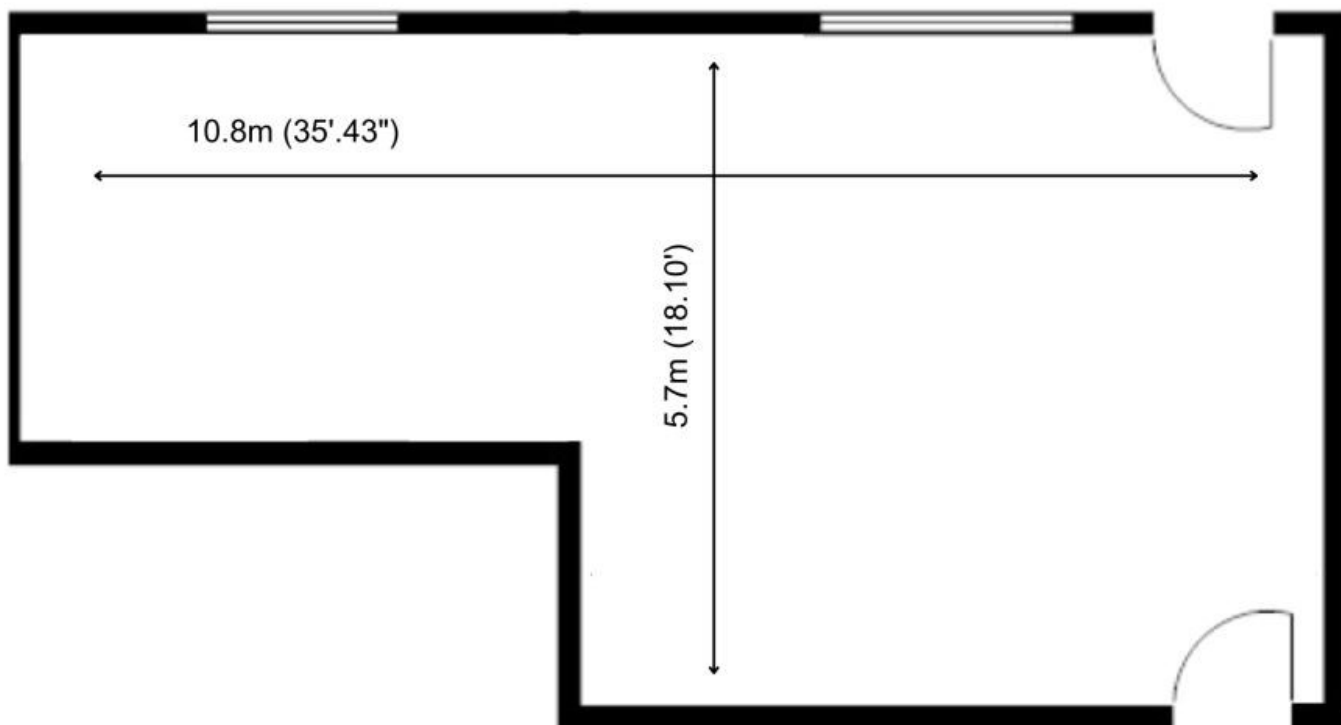

Greenway Business Centre

Unit 21

52.8 sq m (568 sq ft)*

Greenway Business Centre
Harlow Business Park
Essex CM19 5QE
01279 408100

*Approximate Measurements
Not to scale

Space for growing businesses

www.capitalspace.co.uk

Greenway Business Centre

Unit 21

52.8 sq m (568 sq ft)*

ADDITIONAL INFORMATION

Greenway Business Centre
Harlow Business Park
Essex CM19 5QE
01279 408100

*Approximate Measurements
Not to scale