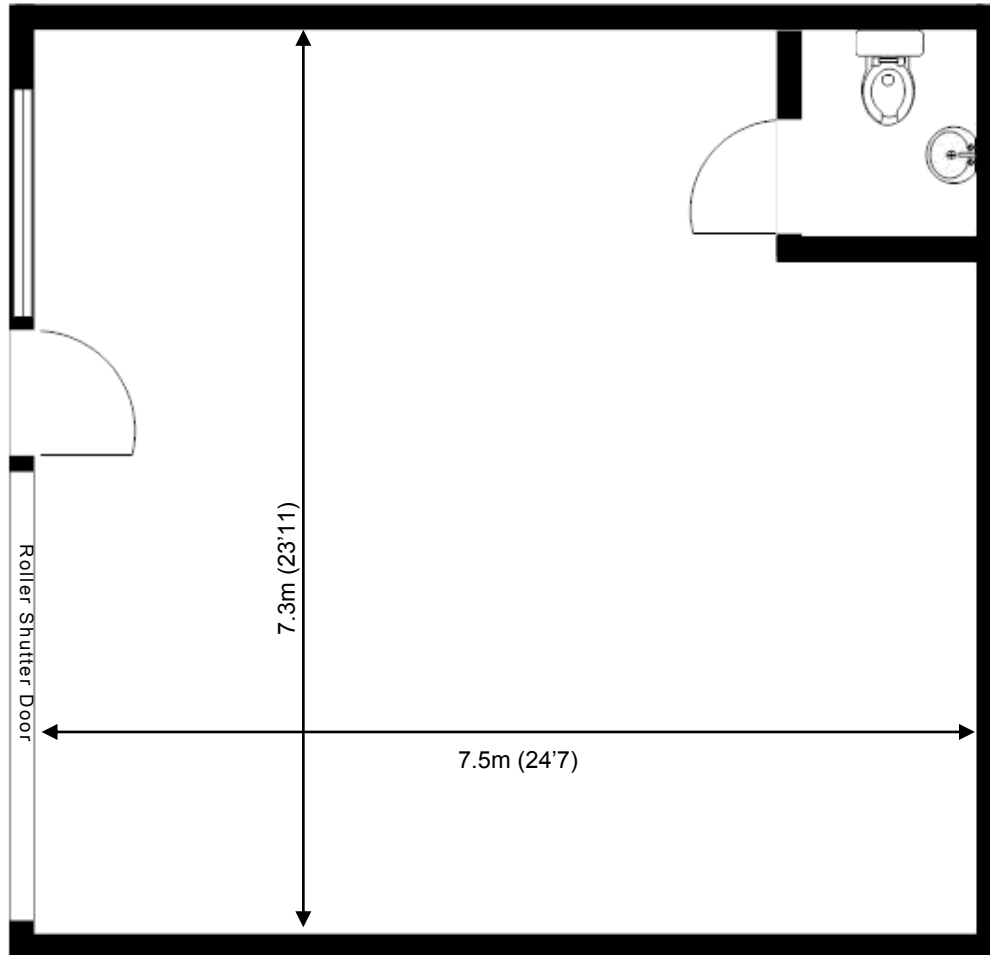

Greenway Business Centre

Ground Floor—Unit 30
(54.6sq m (587 sq ft))*

Greenway Business Centre
Harlow Business Park
Essex CM19 5QE
01279 408100

*Approximate Measurements
Not to scale

Space for growing businesses

www.capitalspace.co.uk

Greenway Business Centre

Ground Floor—Unit 30
(54.6sq m (587 sq ft))*

ADDITIONAL INFORMATION

Greenway Business Centre
Harlow Business Park
Essex CM19 5QE
01279 408100

*Approximate Measurements