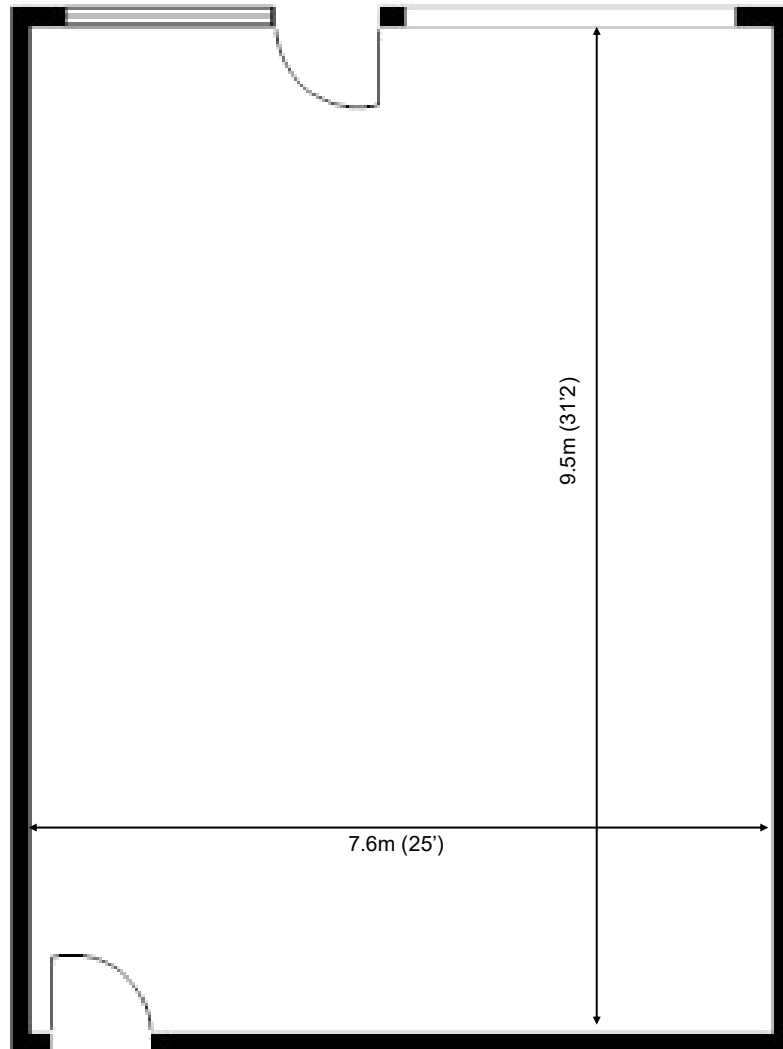

Greenway Business Centre

Ground Floor—Unit 43
(73.9sq m (796 sq ft))*

Greenway Business Centre
Harlow Business Park
Essex CM19 5QE
01279 408100

*Approximate Measurements
Not to scale

Space for growing businesses

www.capitalspace.co.uk

Greenway Business Centre

Ground Floor—Unit 43
(73.9sq m (796 sq ft))*

ADDITIONAL INFORMATION

Greenway Business Centre
Harlow Business Park
Essex CM19 5QE
01279 408100

*Approximate Measurements
Not to scale