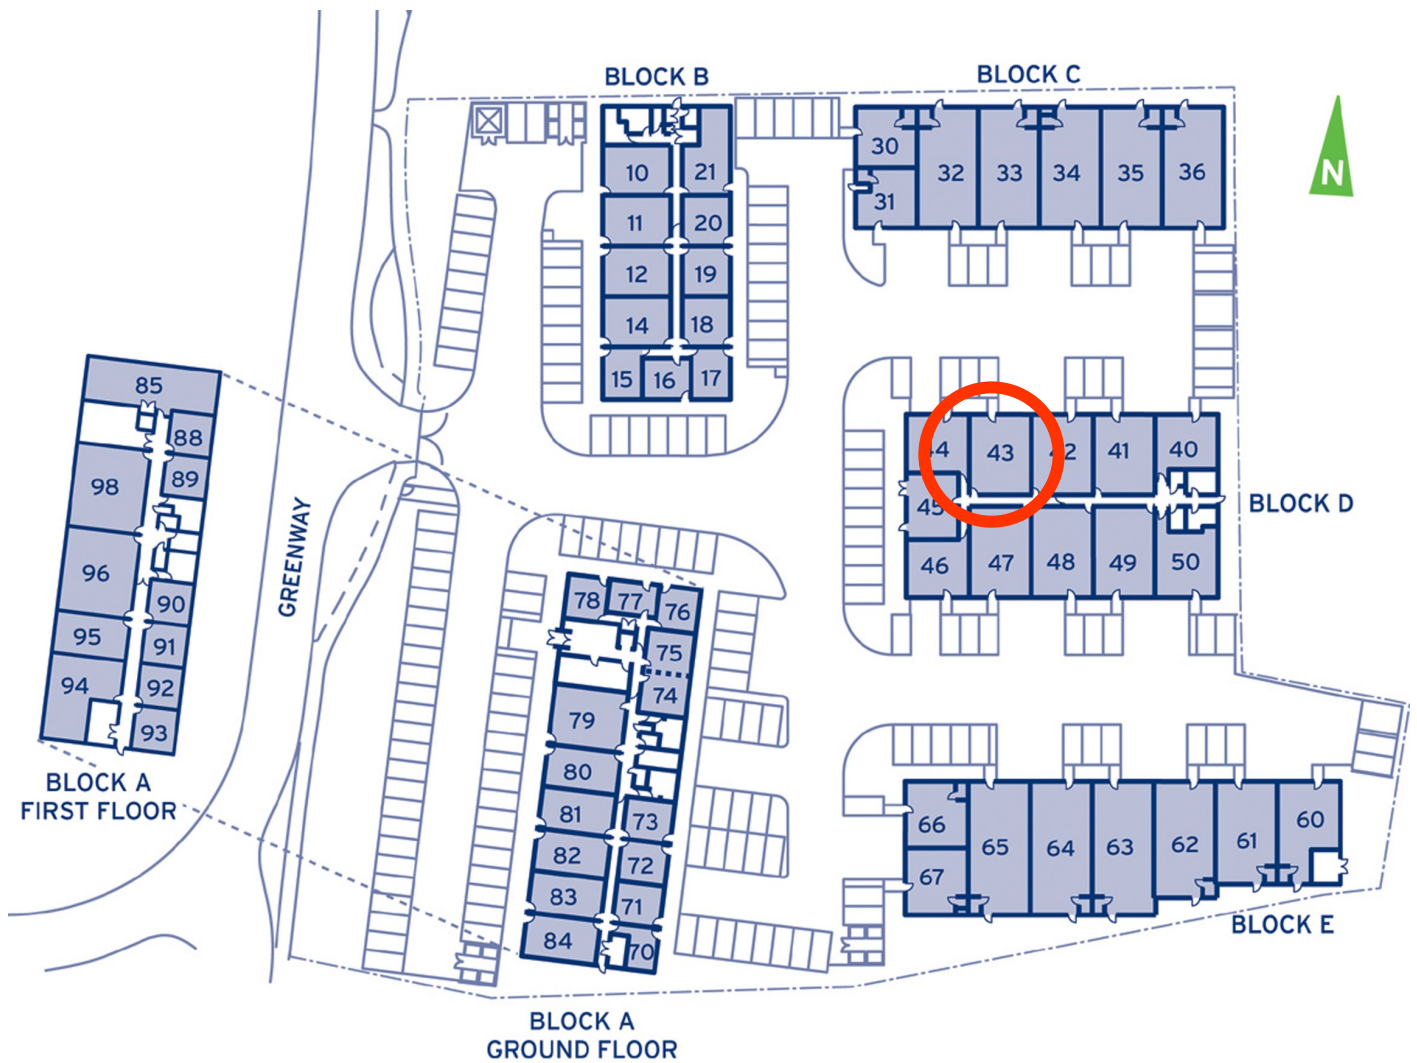

Greenway Business Centre

Ground Floor—Unit 43
(73.9sq m (796 sq ft))*

Greenway Business Centre
Harlow Business Park
Essex CM19 5QE
01279 408100

*Approximate Measurements
Not to scale

Space for growing businesses

www.capitalspace.co.uk

Greenway Business Centre

Ground Floor—Unit 43
(73.9sq m (796 sq ft))*

ADDITIONAL INFORMATION

Greenway Business Centre
Harlow Business Park
Essex CM19 5QE
01279 408100

*Approximate Measurements
Not to scale