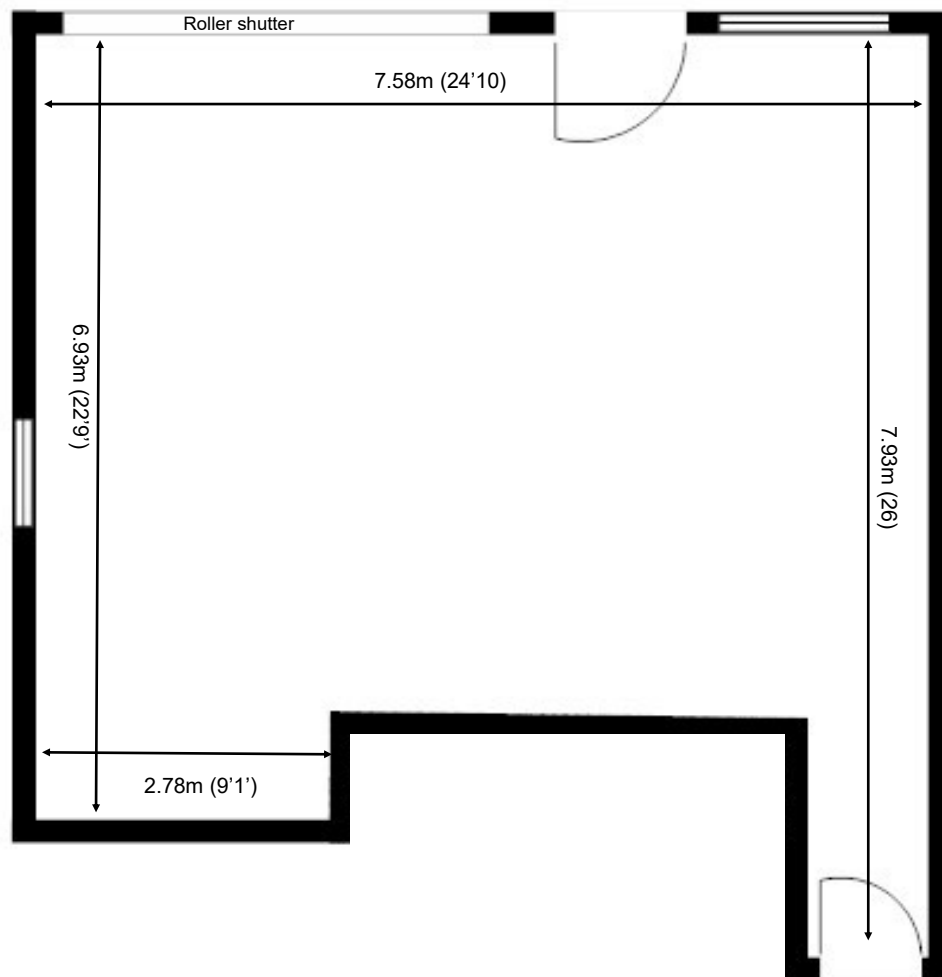

Greenway Business Centre

Ground Floor—Unit 44
53.7sq m (578 sq ft)*

Greenway Business Centre
Harlow Business Park
Essex CM19 5QE
01279 408100

*Approximate Measurements
Not to scale

Space for growing businesses

www.capitalspace.co.uk

Greenway Business Centre

Ground Floor—Unit 44
53.7sq m (578 sq ft)*

ADDITIONAL INFORMATION

Greenway Business Centre
Harlow Business Park
Essex CM19 5QE
01279 408100

*Approximate Measurements
Not to scale