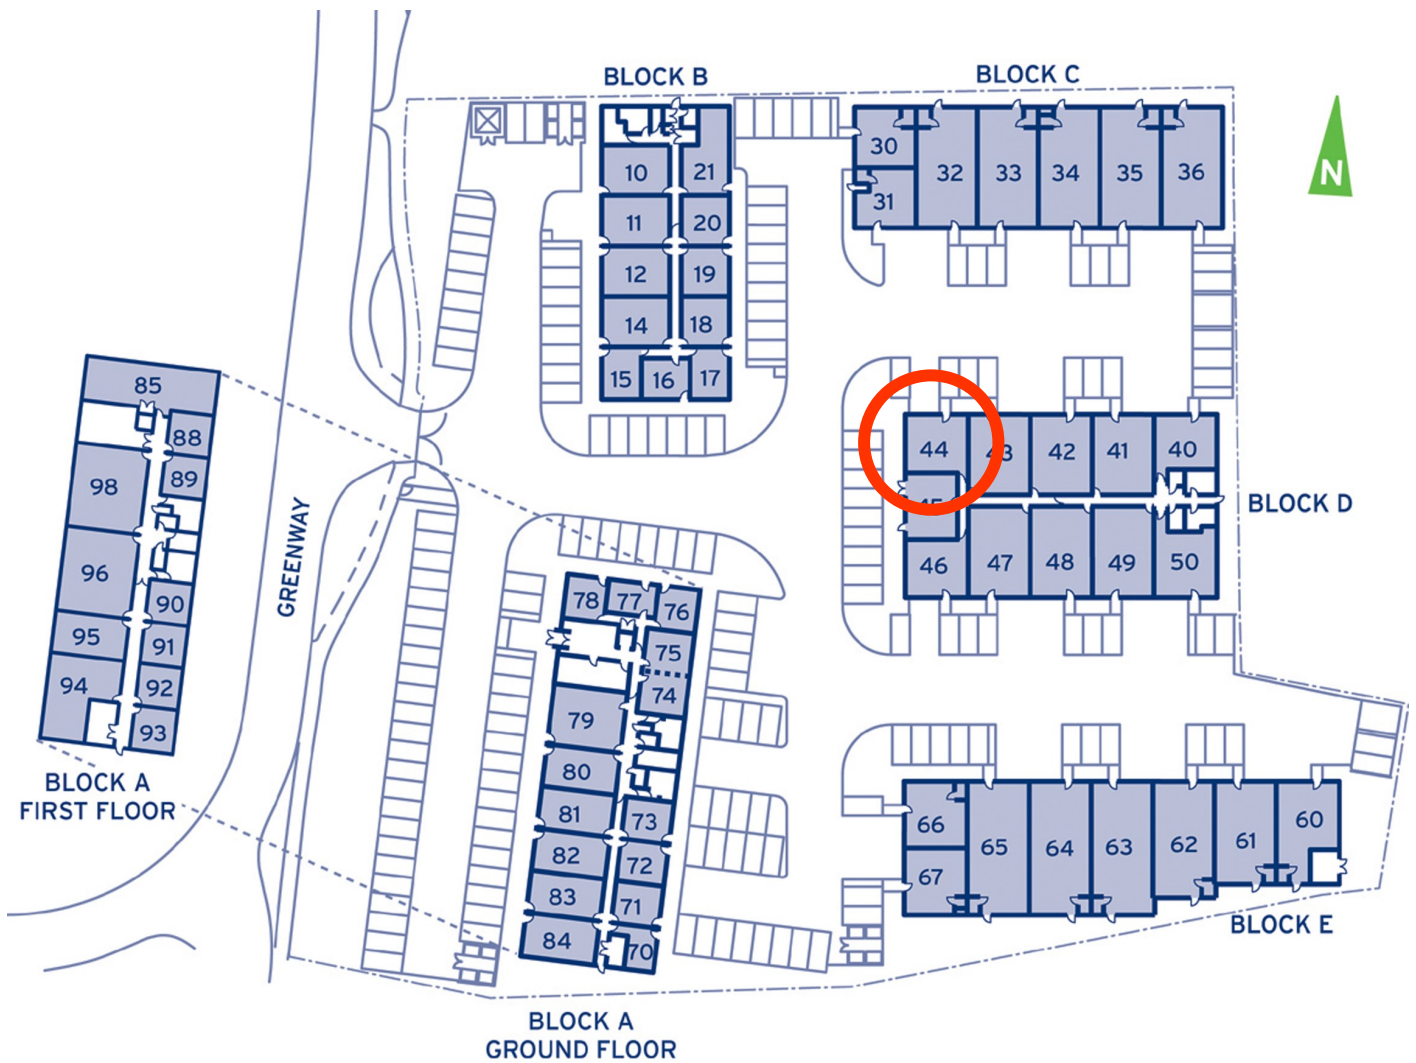

Greenway Business Centre

Ground Floor—Unit 44
53.7sq m (578 sq ft)*

Greenway Business Centre
Harlow Business Park
Essex CM19 5QE
01279 408100

*Approximate Measurements
Not to scale

Space for growing businesses

www.capitalspace.co.uk

Greenway Business Centre

Ground Floor—Unit 44
53.7sq m (578 sq ft)*

ADDITIONAL INFORMATION

Greenway Business Centre
Harlow Business Park
Essex CM19 5QE
01279 408100

*Approximate Measurements
Not to scale