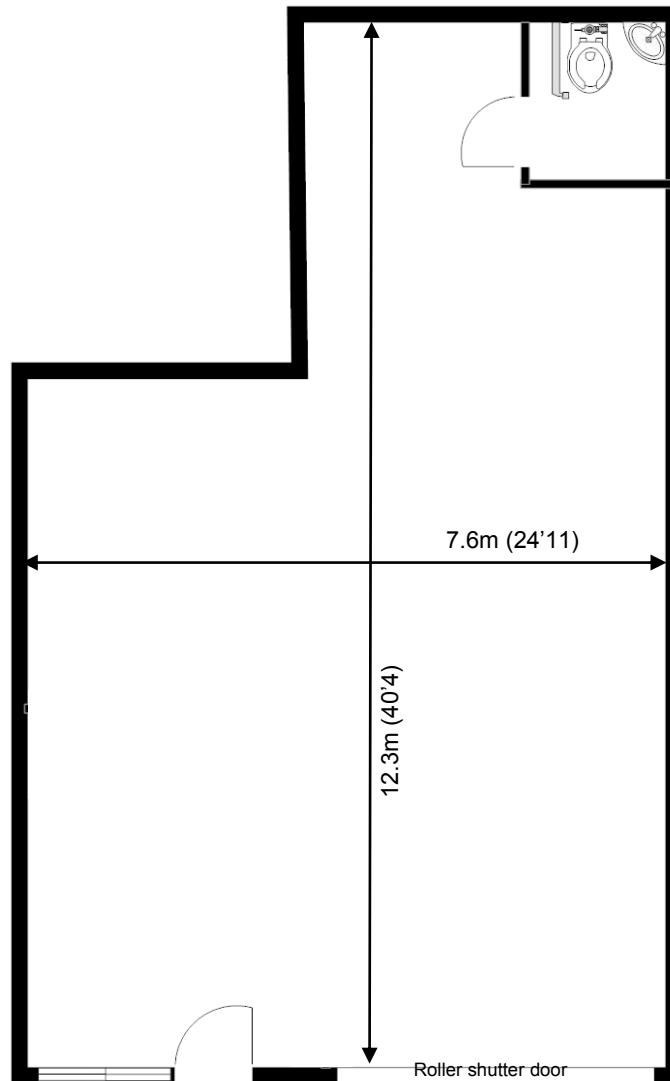

Greenway Business Centre

Ground Floor—Unit 60
(79.2 sq m (852 sq ft))*

Greenway Business Centre
Harlow Business Park
Essex CM19 5QE
01279 408100

*Approximate Measurements

Not to scale

Space for growing businesses

www.capitalspace.co.uk

Greenway Business Centre

Ground Floor—Unit 60
(79.2 sq m (852 sq ft))*

ADDITIONAL INFORMATION

Greenway Business Centre
Harlow Business Park
Essex CM19 5QE
01279 408100

*Approximate Measurements