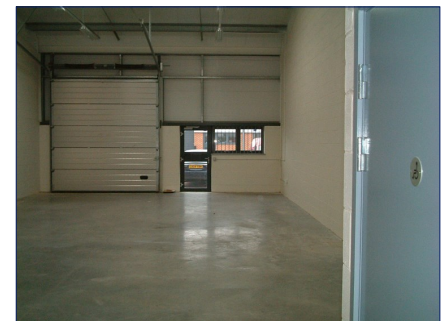

Greenway Business Centre

Ground Floor—Unit 60
(79.2 sq m (852 sq ft))*

Greenway Business Centre
Harlow Business Park
Essex CM19 5QE
01279 408100

*Approximate Measurements

Not to scale

Space for growing businesses

www.capitalspace.co.uk

Greenway Business Centre

Ground Floor—Unit 60
(79.2 sq m (852 sq ft))*

ADDITIONAL INFORMATION

Greenway Business Centre
Harlow Business Park
Essex CM19 5QE
01279 408100

*Approximate Measurements