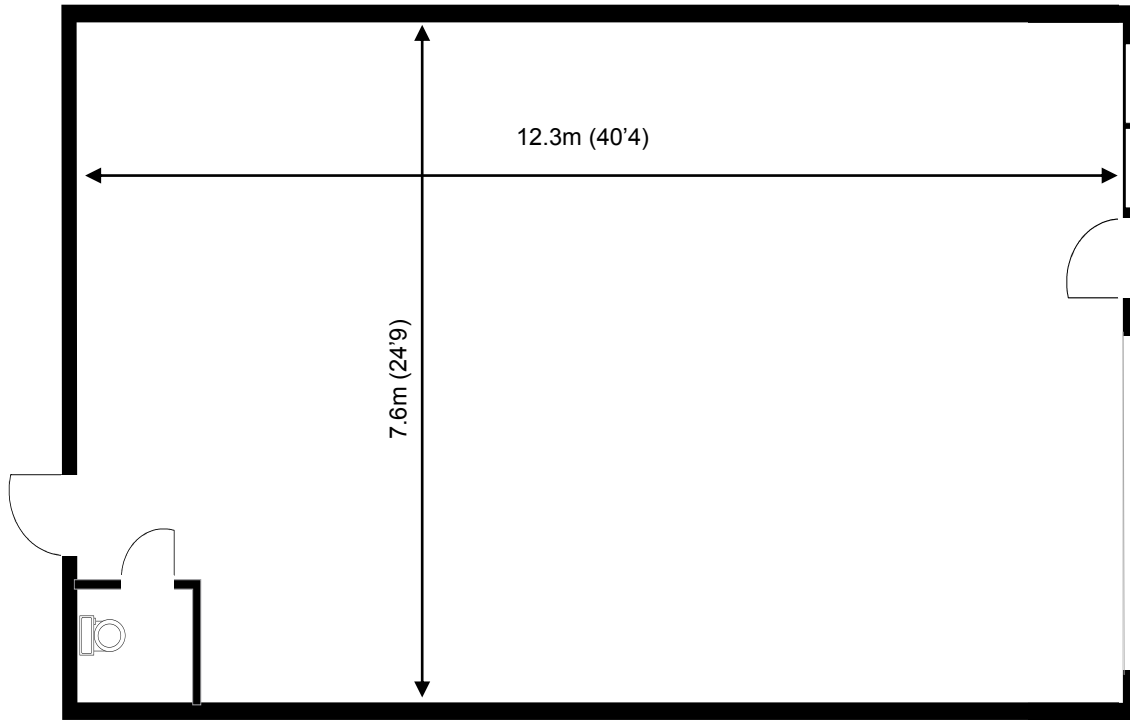

Greenway Business Centre

Ground Floor—Unit 61
93.6m (1007 sq ft)*

Greenway Business Centre
Harlow Business Park
Essex CM19 5QE
01279 408100

*Approximate Measurements
Not to scale

Space for growing businesses

www.capitalspace.co.uk

Greenway Business Centre

Ground Floor—Unit 61

93.6m (1007 sq ft)*

ADDITIONAL INFORMATION

Greenway Business Centre

Harlow Business Park
Essex CM19 5QE

01279 408100

*Approximate Measurements

Not to scale

Space for growing businesses

www.capitalspace.co.uk