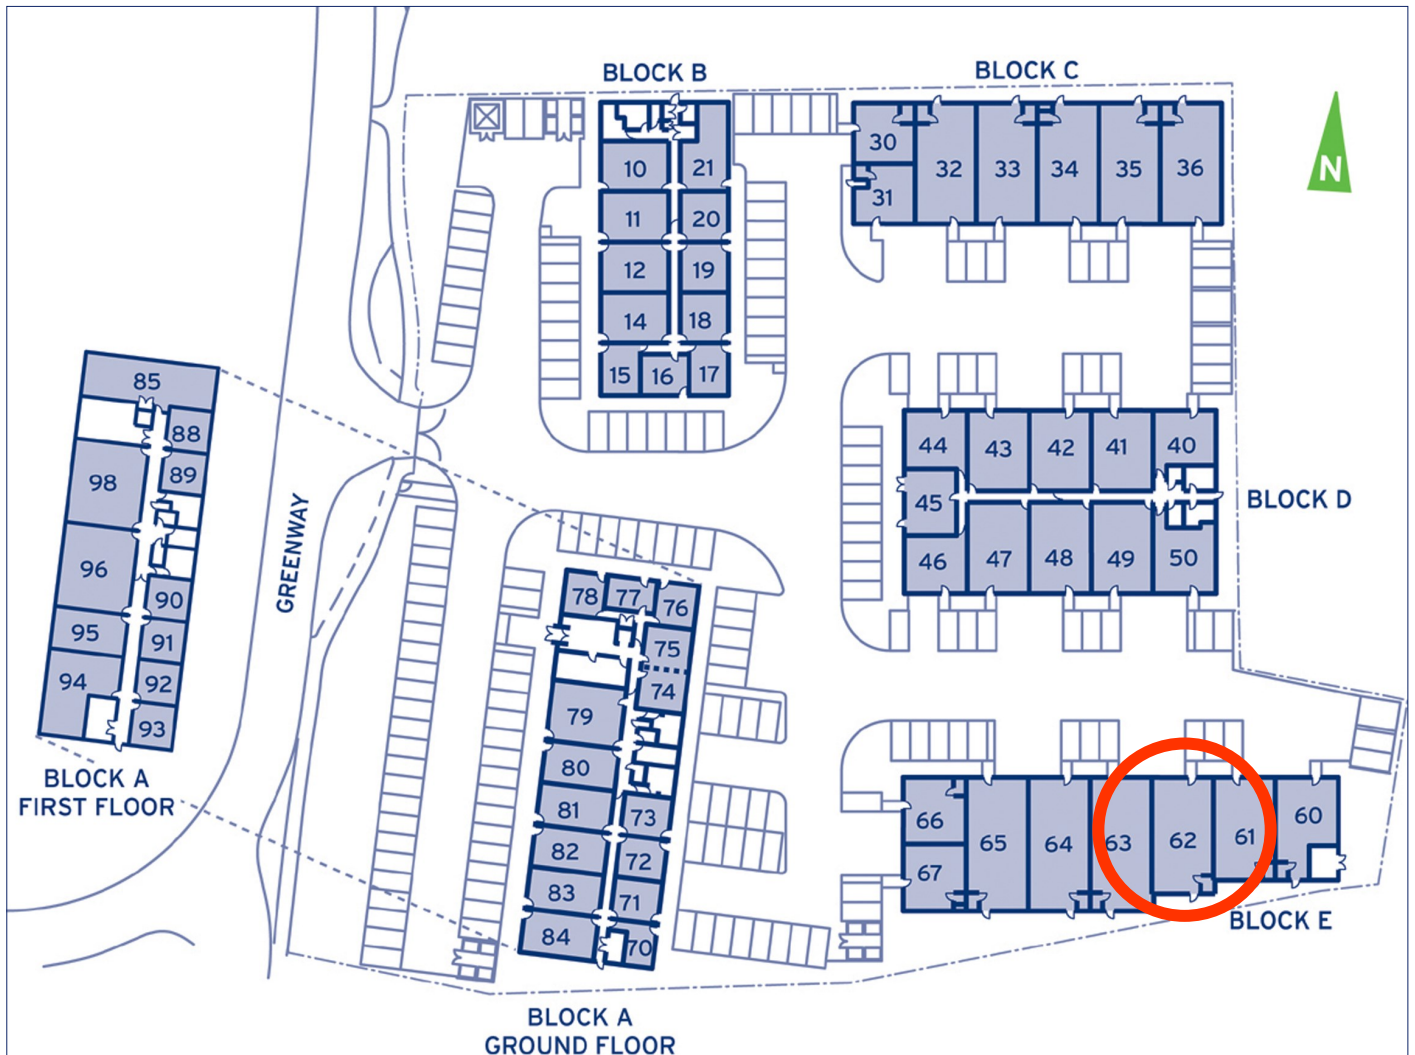

Greenway Business Centre

Ground Floor—Unit 62
(106.4 m (1145 sq ft)*

Greenway Business Centre
Harlow Business Park
Essex CM19 5QE
01279 408100

*Approximate Measurements

Not to scale

Space for growing businesses

www.capitalspace.co.uk

Greenway Business Centre

Ground Floor—Unit 62
(106.4 m (1145 sq ft)*

ADDITIONAL INFORMATION

Greenway Business Centre
Harlow Business Park
Essex CM19 5QE
01279 408100

*Approximate Measurements