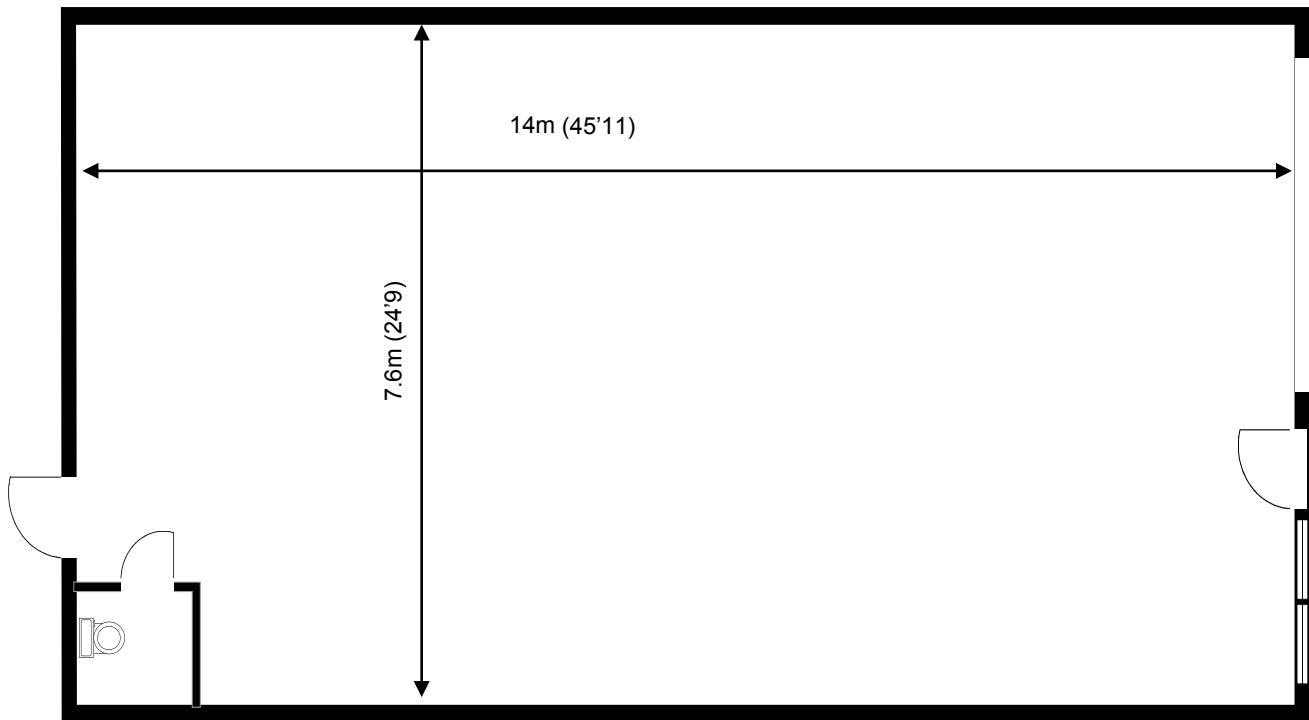

Greenway Business Centre

Ground Floor—Unit 62
(106.4 m (1145 sq ft)*

Greenway Business Centre
Harlow Business Park
Essex CM19 5QE
01279 408100

*Approximate Measurements

Not to scale

Space for growing businesses

www.capitalspace.co.uk

Greenway Business Centre

Ground Floor—Unit 62
(106.4 m (1145 sq ft)*

ADDITIONAL INFORMATION

Greenway Business Centre
Harlow Business Park
Essex CM19 5QE
01279 408100

*Approximate Measurements