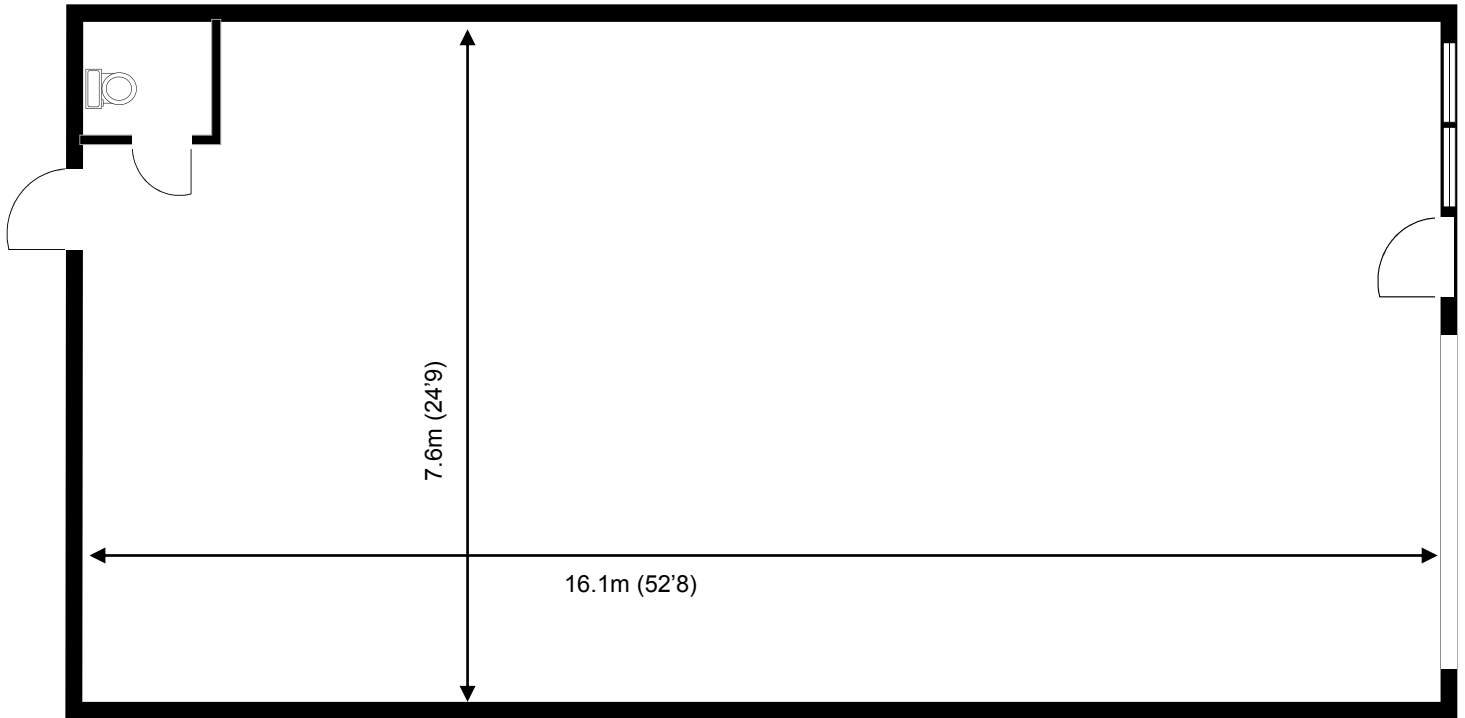

Greenway Business Centre

Ground Floor—Unit 65
(122.6sq m (1319 sq ft))*

Greenway Business Centre
Harlow Business Park
Essex CM19 5QE
01279 408100

*Approximate Measurements

Not to scale

Space for growing businesses

www.capitalspace.co.uk

Greenway Business Centre

Ground Floor—Unit 65
(122.6sq m (1319 sq ft))*

ADDITIONAL INFORMATION

Greenway Business Centre
Harlow Business Park
Essex CM19 5QE
01279 408100

*Approximate Measurements