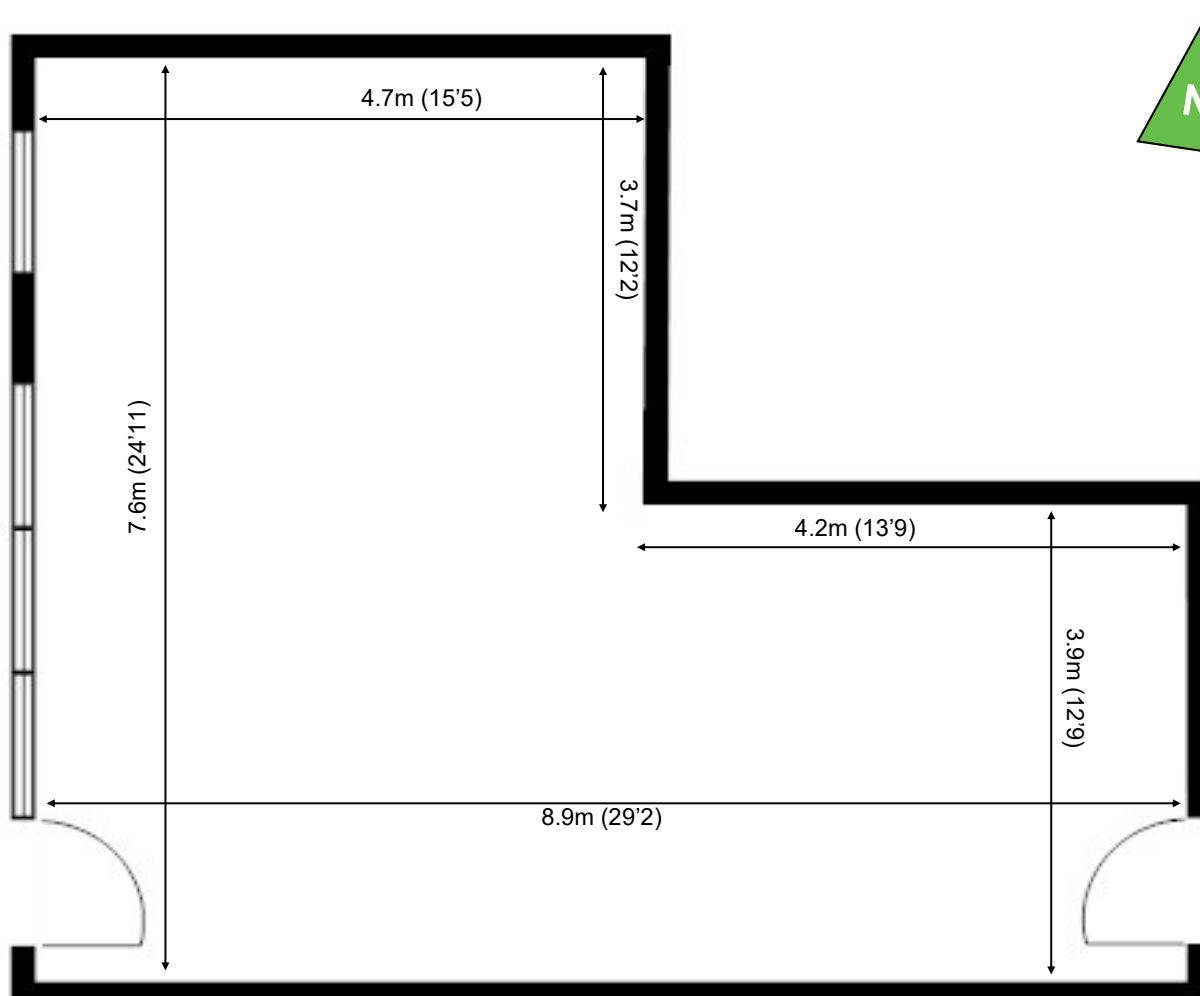

Greenway Business Centre

Ground Floor—Unit 79
(52.6 sq m (566 sq ft))*

Greenway Business Centre
Harlow Business Park
Essex CM19 5QE
01279 408100

*Approximate Measurements
Not to scale

Space for growing businesses

www.capitalspace.co.uk

Greenway Business Centre

Ground Floor—Unit 79
(52.6 sq m (566 sq ft))*

ADDITIONAL INFORMATION

Greenway Business Centre
Harlow Business Park
Essex CM19 5QE
01279 408100

*Approximate Measurements
Not to scale