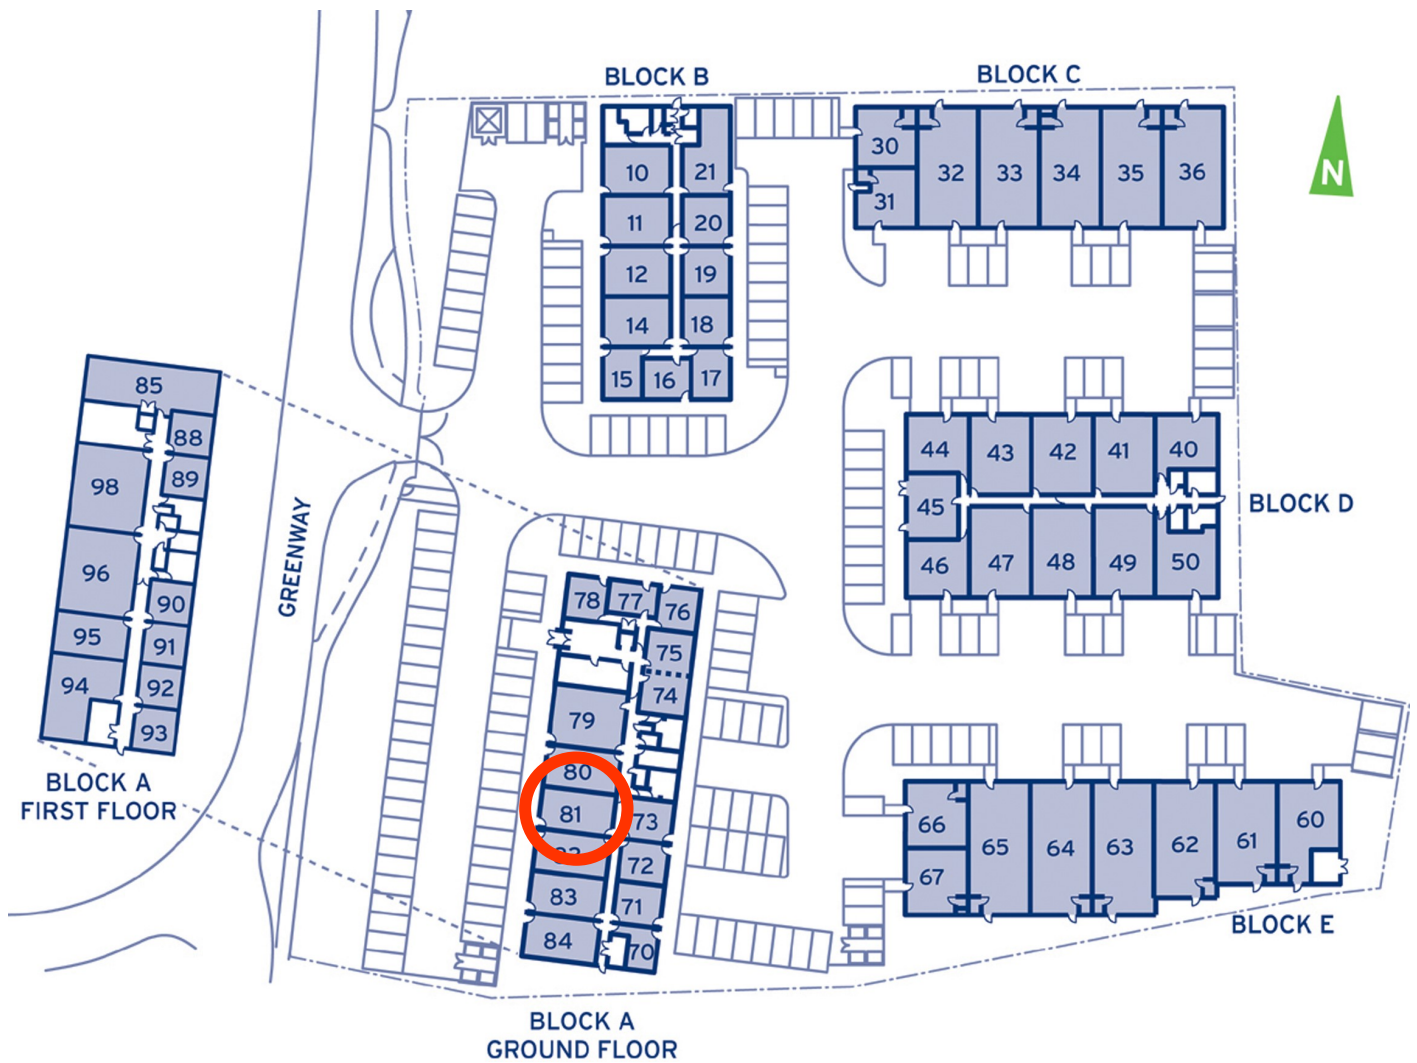

# Greenway Business Centre

Ground Floor—Unit 81  
(46 sq m (495 sq ft))\*

Greenway Business Centre  
Harlow Business Park  
Essex CM19 5QE  
01279 408100

\*Approximate Measurements  
Not to scale

Space for growing businesses

# Greenway Business Centre

Ground Floor—Unit 81  
(46 sq m (495 sq ft))\*