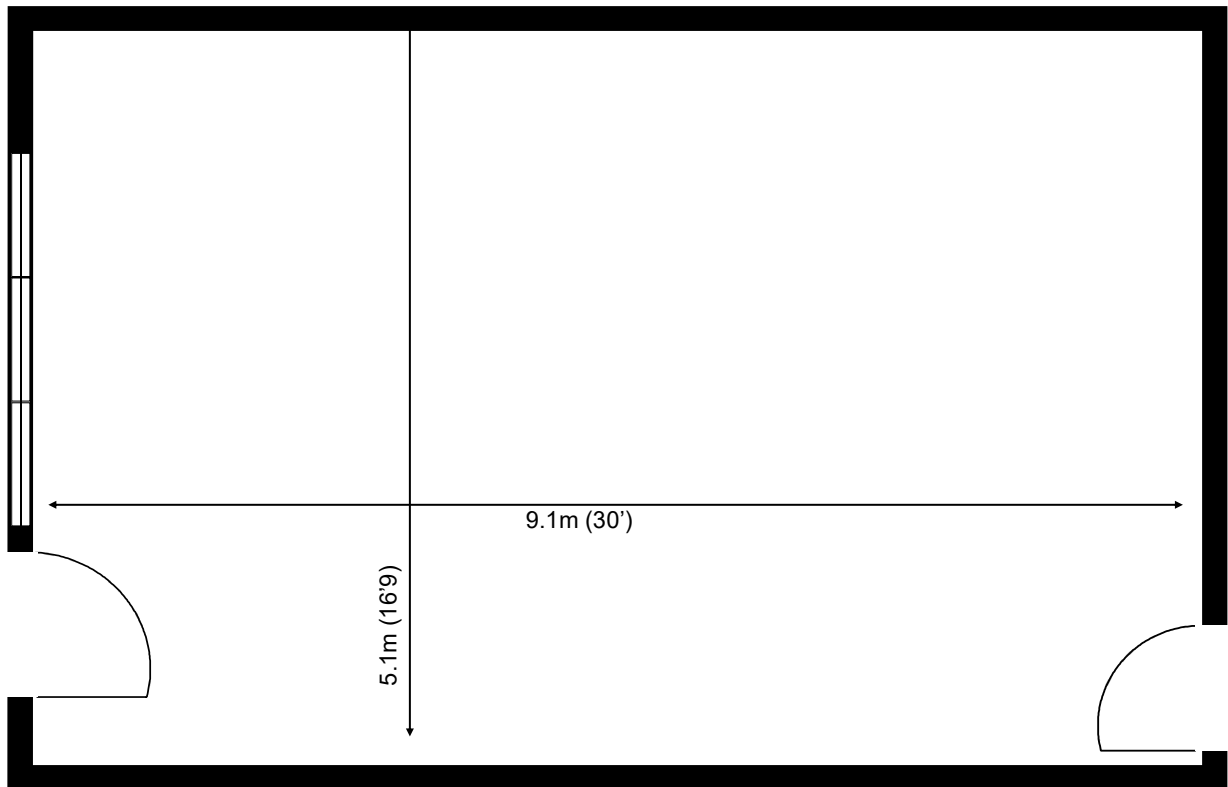

# Greenway Business Centre

Ground Floor—Unit 81  
(46 sq m (495 sq ft))\*

Greenway Business Centre  
Harlow Business Park  
Essex CM19 5QE  
01279 408100

\*Approximate Measurements  
Not to scale

Space for growing businesses

# Greenway Business Centre

Ground Floor—Unit 81  
(46 sq m (495 sq ft))\*