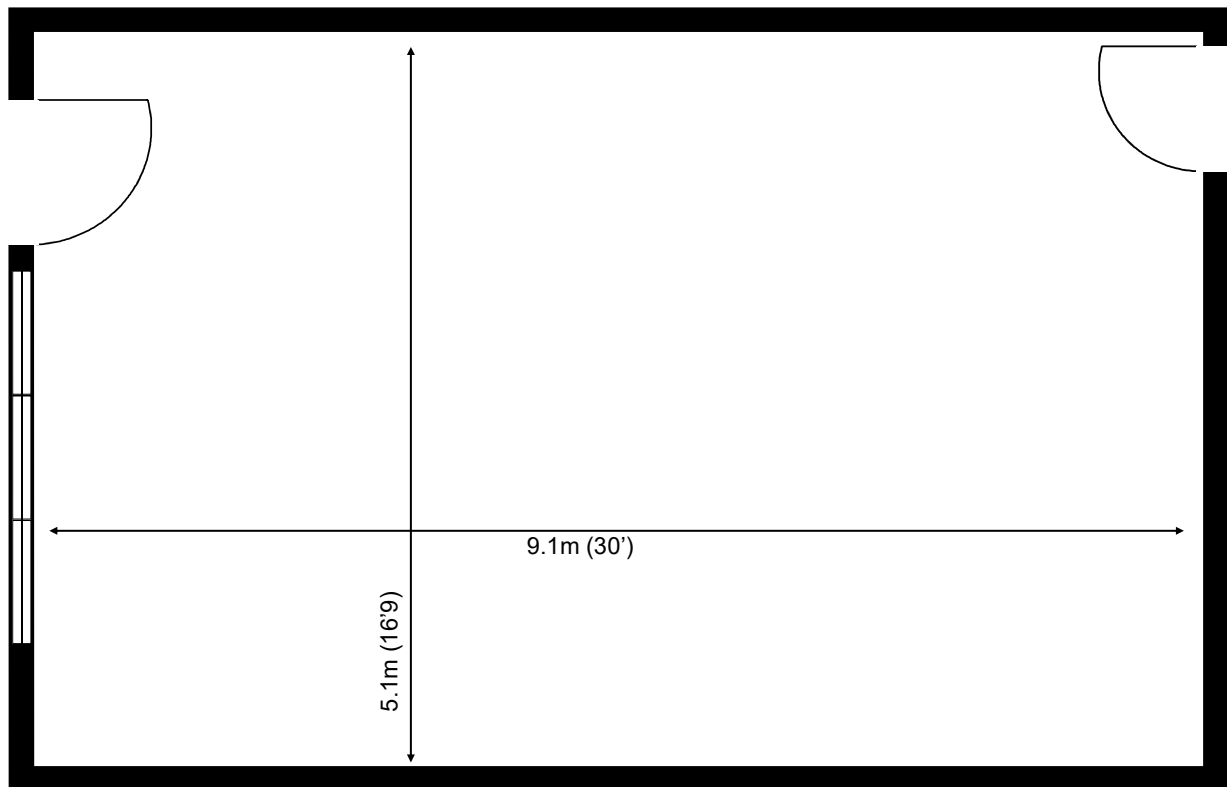

# Greenway Business Centre

Ground Floor—Unit 82  
(46 sq m (495 sq ft))\*

**Greenway Business Centre**  
Harlow Business Park  
Essex CM19 5QE  
01279 408100

\*Approximate Measurements  
Not to scale

Space for growing businesses

# Greenway Business Centre

Ground Floor—Unit 82  
(46 sq m (495 sq ft))\*