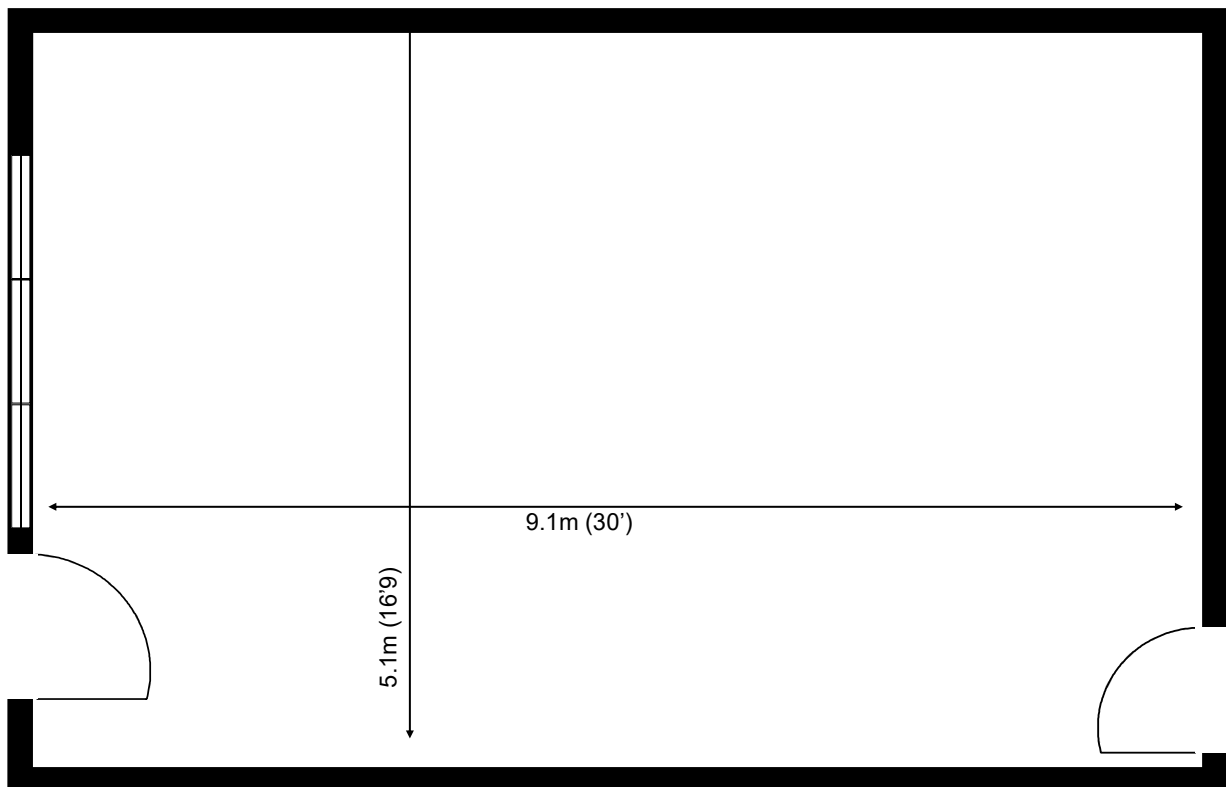

Greenway Business Centre

Ground Floor—Unit 83
(46 sq m (495 sq ft))*

Greenway Business Centre
Harlow Business Park
Essex CM19 5QE
01279 408100

*Approximate Measurements
Not to scale

Space for growing businesses

www.capitalspace.co.uk

Greenway Business Centre

Ground Floor—Unit 83
(46 sq m (495 sq ft))*

ADDITIONAL INFORMATION

Greenway Business Centre
Harlow Business Park
Essex CM19 5QE
01279 408100

*Approximate Measurements
Not to scale