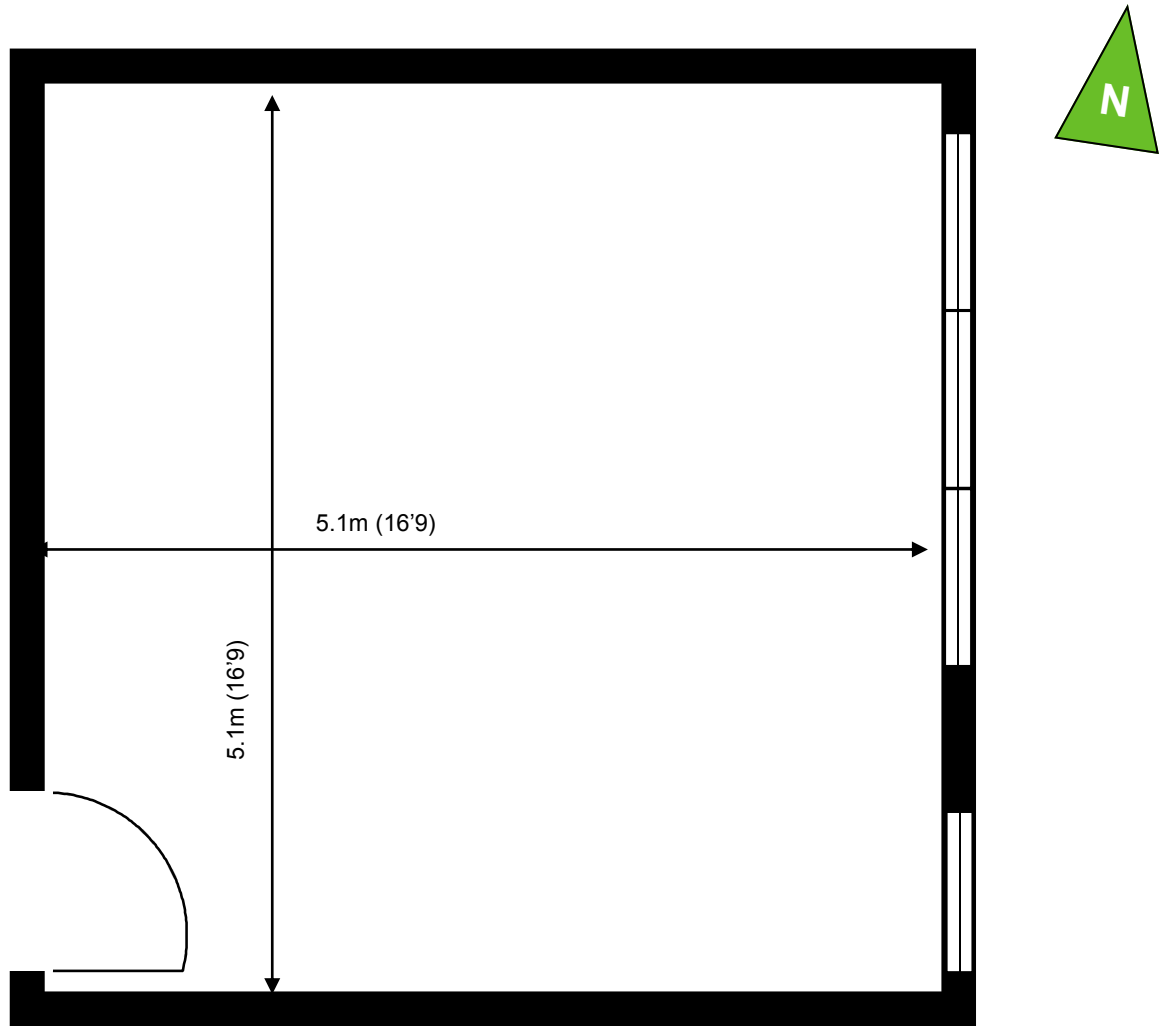

# Greenway Business Centre

First Floor—Unit 88  
(26.2sq m (282 sq ft))\*

**Greenway Business Centre**  
Harlow Business Park  
Essex CM19 5QE  
01279 408100

\*Approximate Measurements  
Not to scale

Space for growing businesses

# Greenway Business Centre

First Floor—Unit 88  
(26.2sq m (282 sq ft))\*