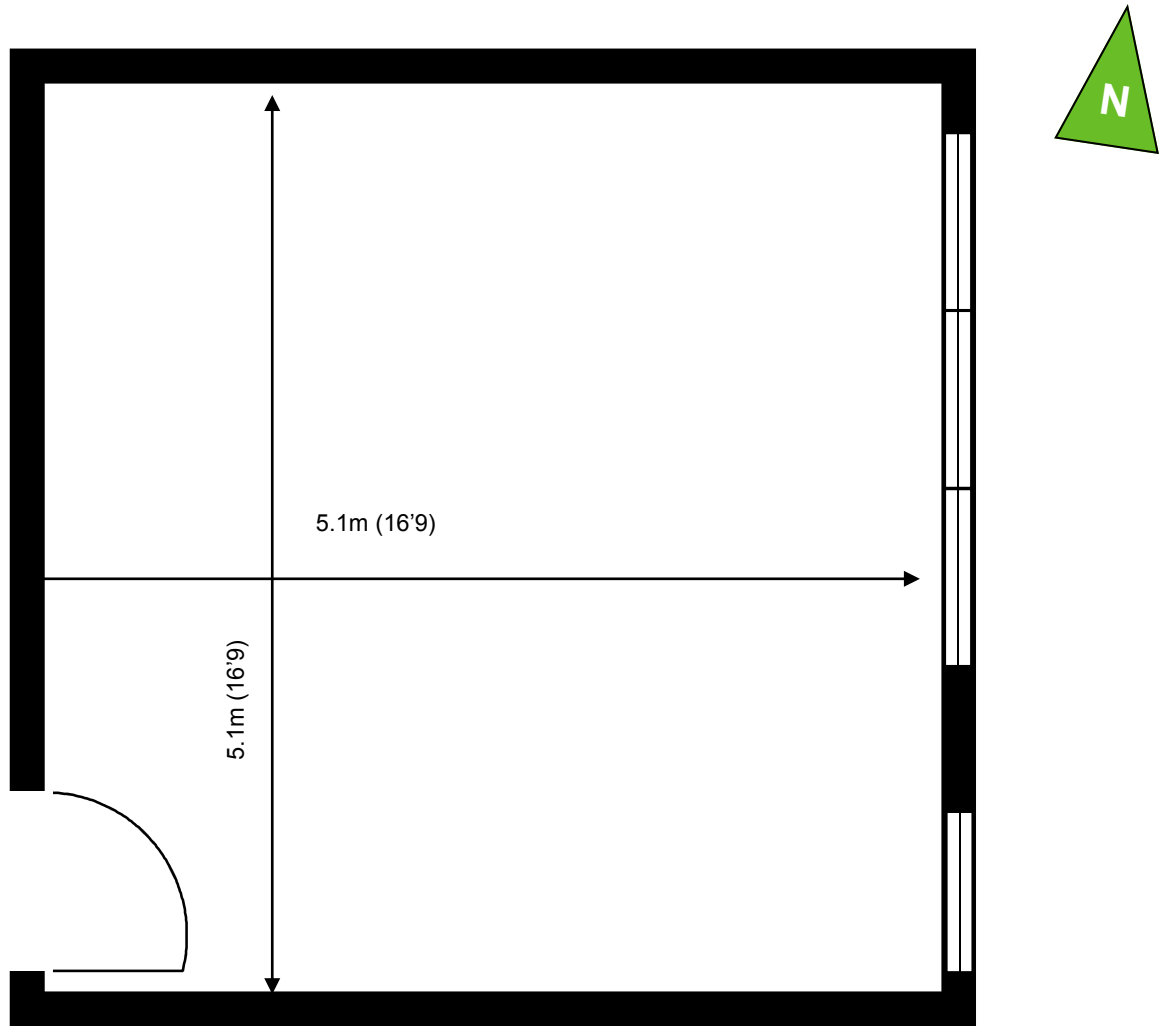

Greenway Business Centre

First Floor—Unit 90
(26.2sq m (282 sq ft))*

Greenway Business Centre
Harlow Business Park
Essex CM19 5QE
01279 408100

*Approximate Measurements
Not to scale

Space for growing businesses

www.capitalspace.co.uk

Greenway Business Centre

First Floor—Unit 90
(26.2sq m (282 sq ft))*

ADDITIONAL INFORMATION

Greenway Business Centre
Harlow Business Park
Essex CM19 5QE
01279 408100

*Approximate Measurements