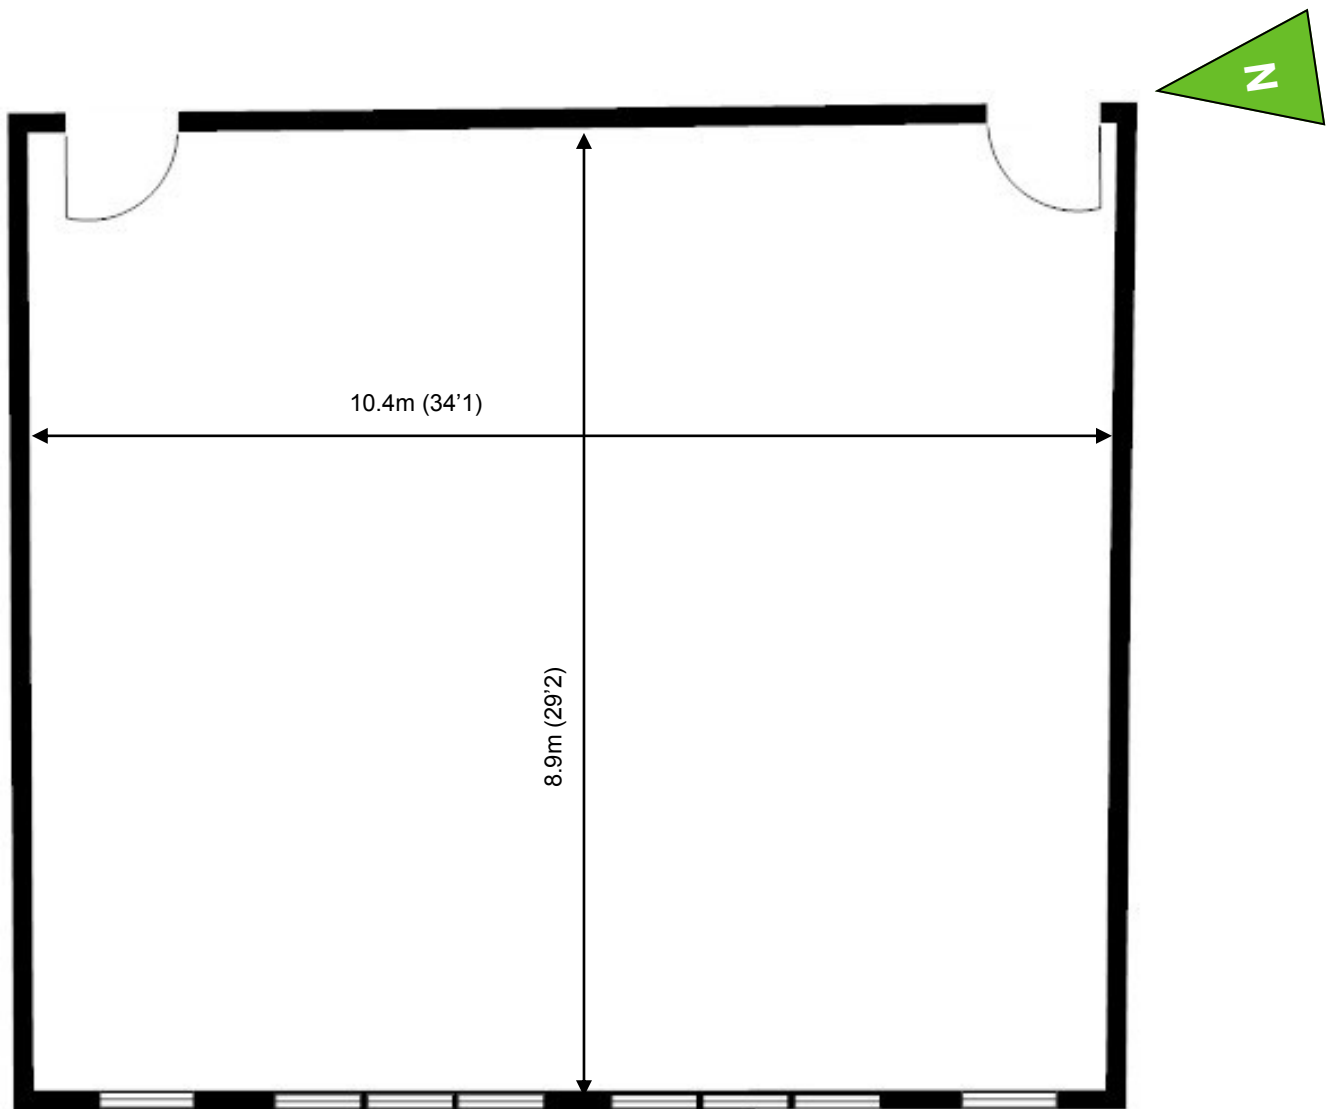

# Greenway Business Centre

First Floor—Unit 96  
(92.8sq m (999 sq ft))\*

**Greenway Business Centre**  
Harlow Business Park  
Essex CM19 5QE  
01279 408100

\*Approximate Measurements  
Not to scale

Space for growing businesses

# Greenway Business Centre

First Floor—Unit 96  
(92.8sq m (999 sq ft))\*