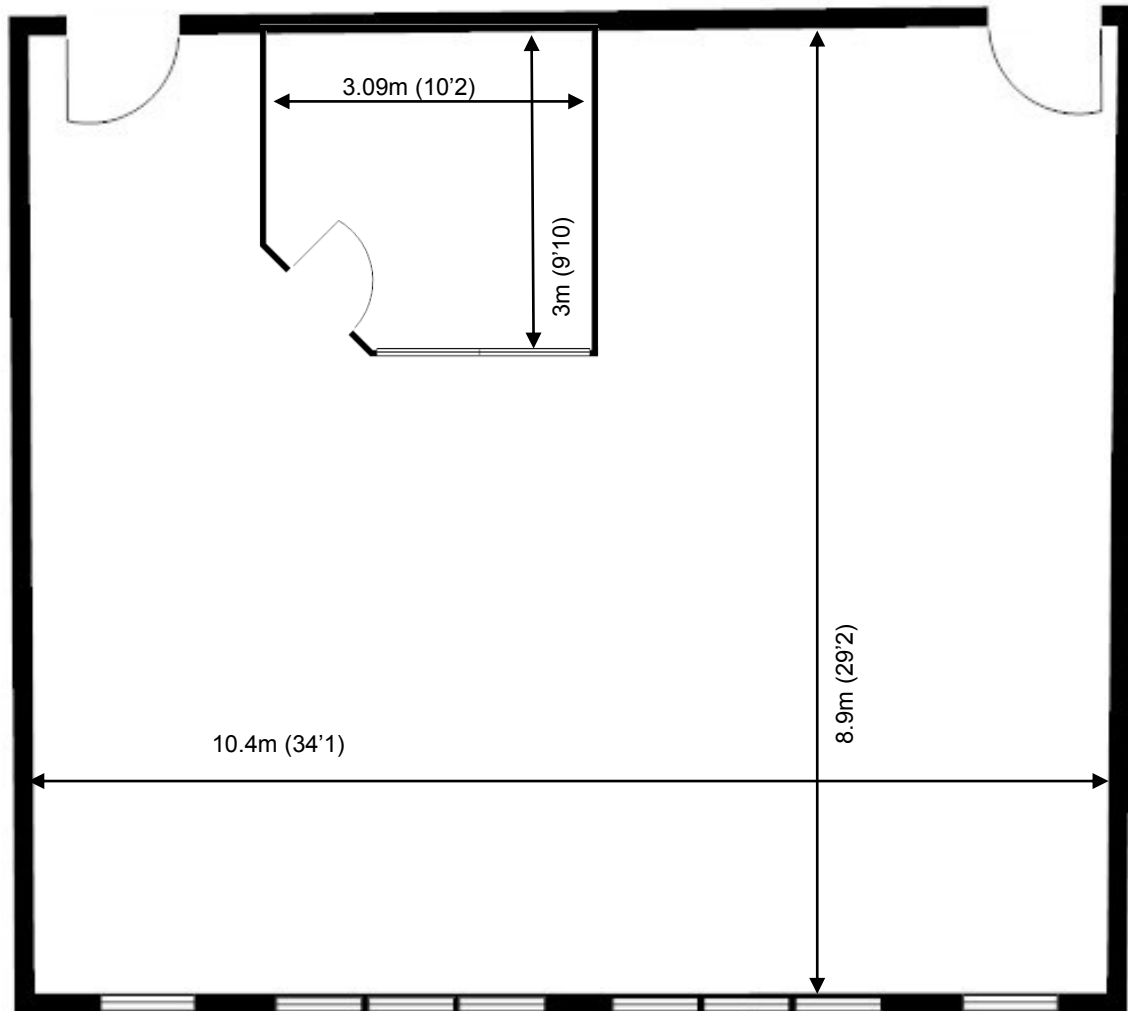

# Greenway Business Centre

First Floor—Unit 98  
(92.8sq m (999 sq ft))\*

**Greenway Business Centre**  
Harlow Business Park  
Essex CM19 5QE  
01279 408100

\*Approximate Measurements  
Not to scale

Space for growing businesses

# Greenway Business Centre

First Floor—Unit 98  
(92.8sq m (999 sq ft))\*