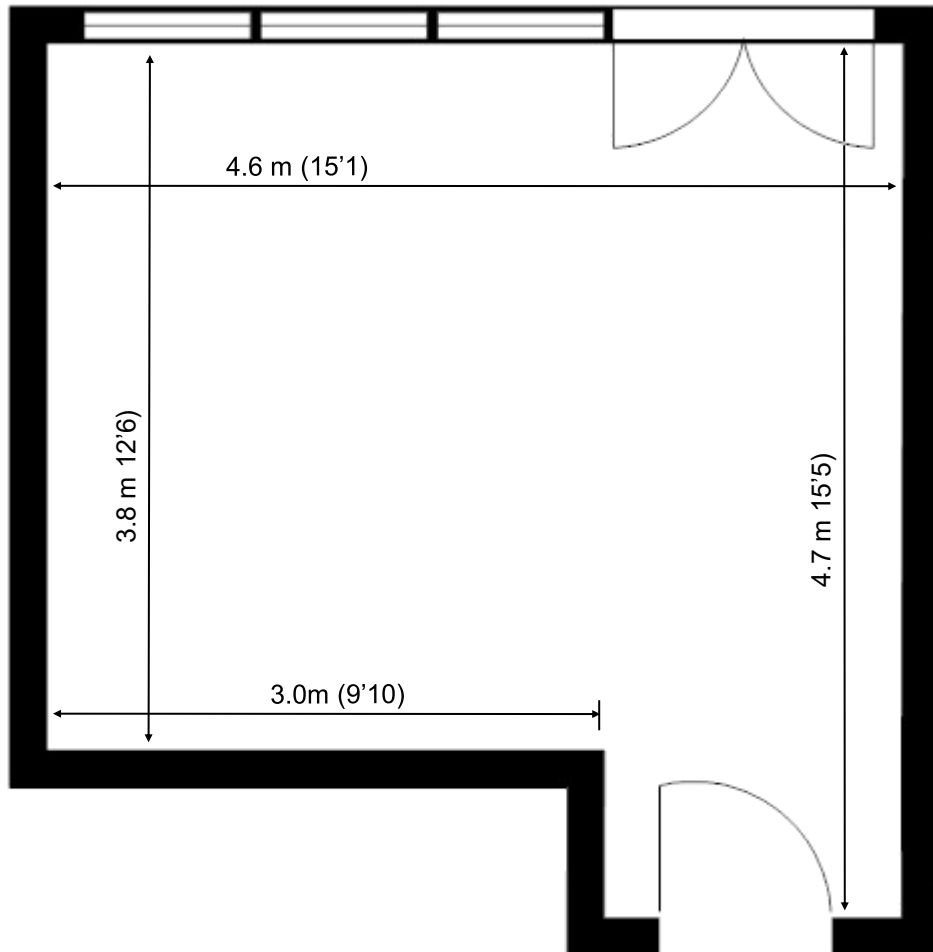

Loughton Seedbed Centre

Unit B10

23.2sq m (250 sq ft)*

Loughton Seedbed Centre
Langston Road
Loughton
Essex IG10 3TQ

*Approximate Measurements
Not to scale

Space for growing businesses

www.capitalspace.co.uk

Loughton Seedbed Centre

Unit B10

23.2sq m (250 sq ft)*

Additional Information

We are happy to provide further details and answer any questions. Please contact our Centre Manager on 0208 787 7000.

Loughton Seedbed Centre
Langston Road
Loughton
Essex IG10 3TQ

*Approximate Measurements

Not to scale