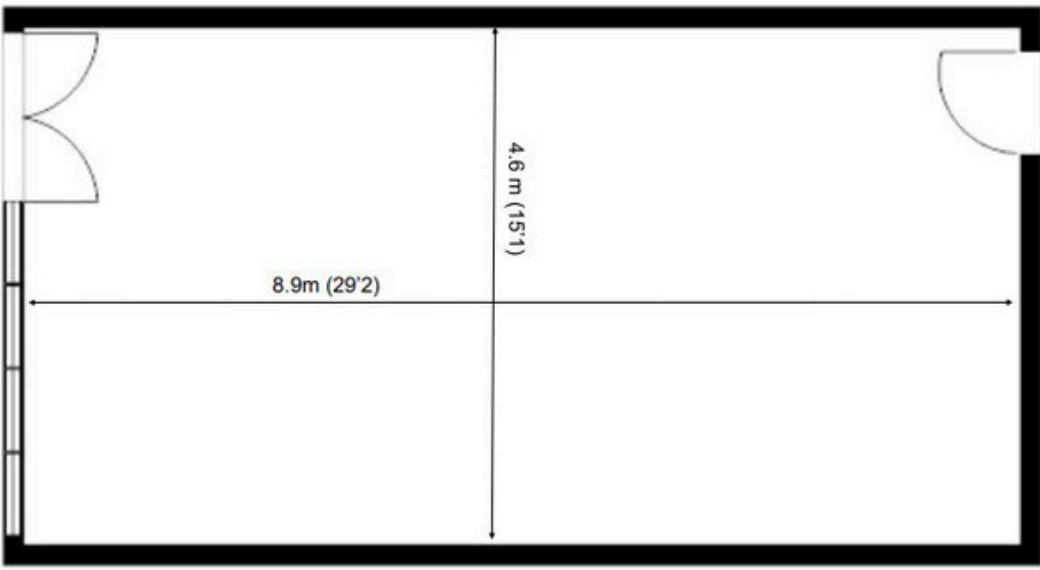

# Loughton Seedbed Centre

Ground Floor— D6  
(42sq m (450 sq ft))\*

\*Approximate  
Measurements  
Not to scale

Discover more

# Loughton Seedbed Centre

Ground Floor— D6  
(42sq m (450 sq ft))\*