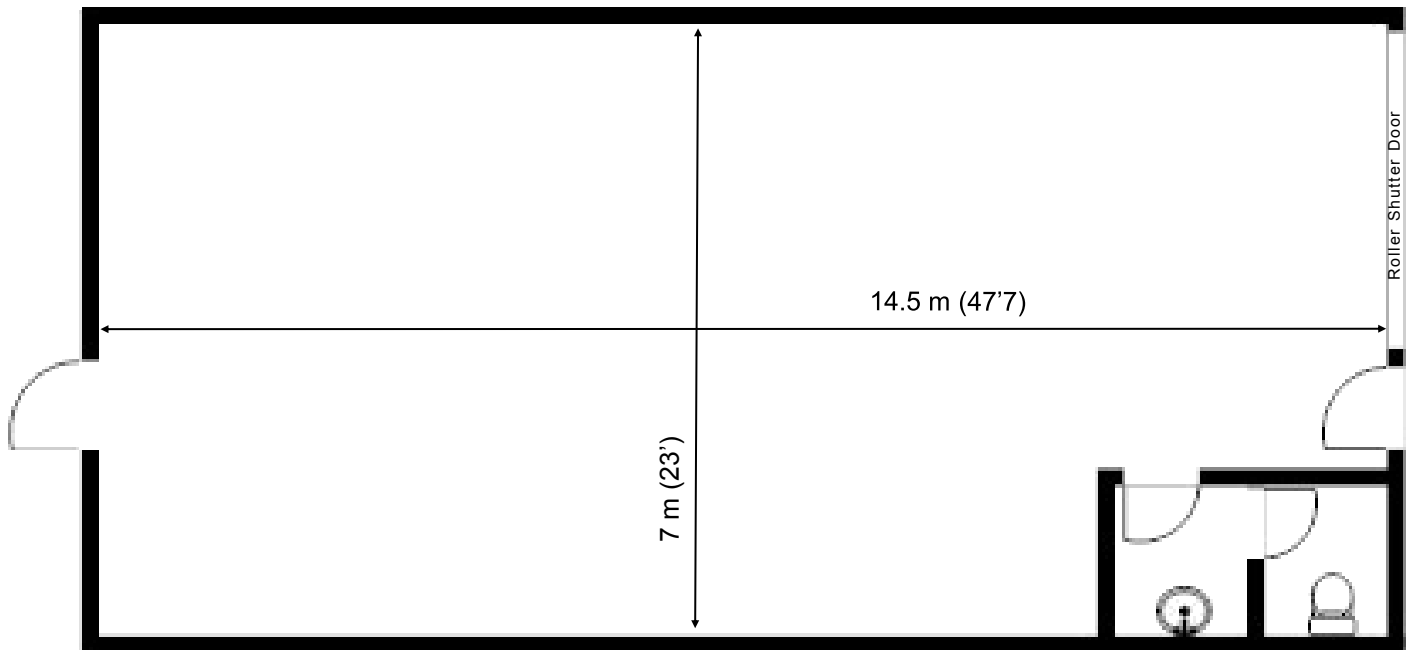

Loughton Seedbed Centre

Unit E3

102.2sq m (1100 sq ft)*

Loughton Seedbed Centre
Langston Road
Loughton
Essex IG10 3TQ

*Approximate Measurements
Not to scale

Space for growing businesses

www.capitalspace.co.uk

Loughton Seedbed Centre

Unit E3

102.2sq m (1100 sq ft)*

Additional Information

We are happy to provide further details and answer any questions. Please contact our Centre Manager on 0208 787 7000.

Loughton Seedbed Centre
Langston Road
Loughton
Essex IG10 3TQ

*Approximate Measurements

Not to scale