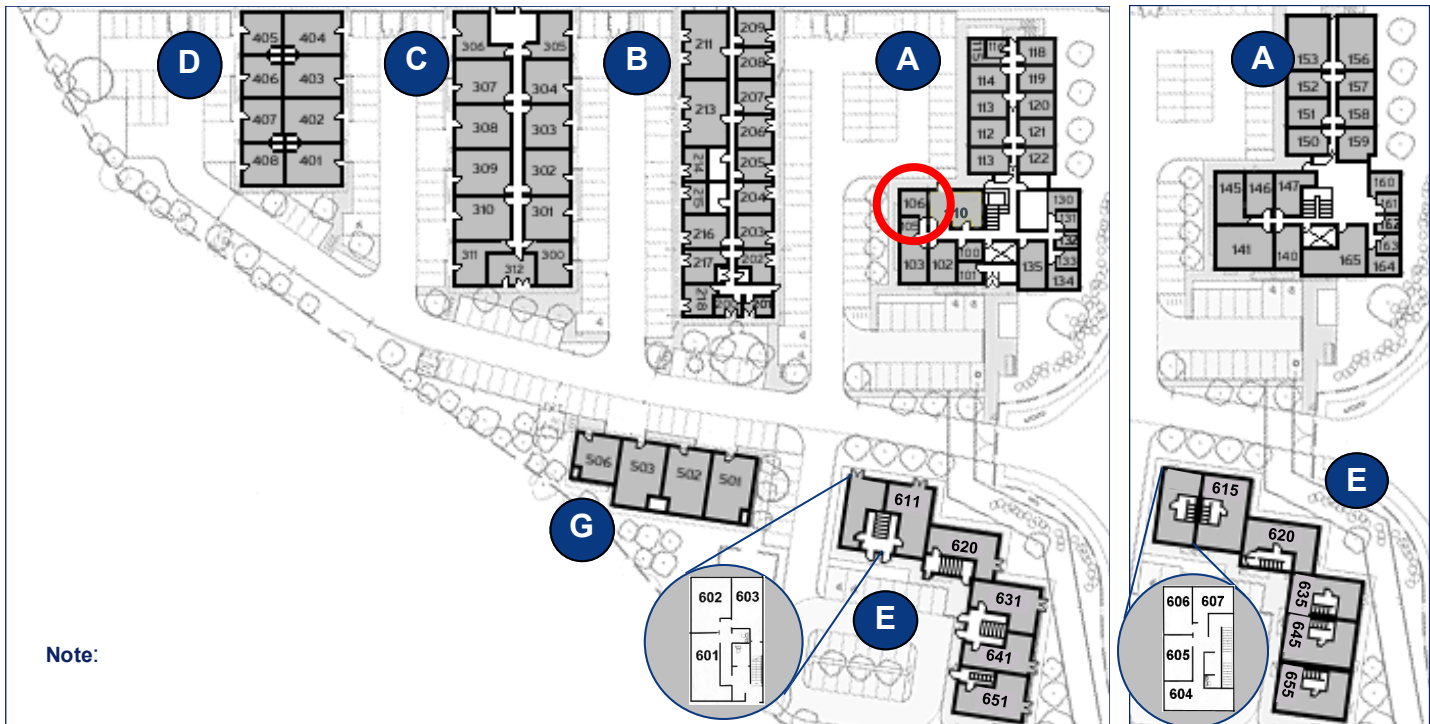

Not to scale

Space for growing businesses

www.capitalspace.co.uk

Milton Keynes Business Centre

Ground Floor—Unit 106
(15.8sq m (279 sq ft))*

Ground Floor

First Floor

Reception Building