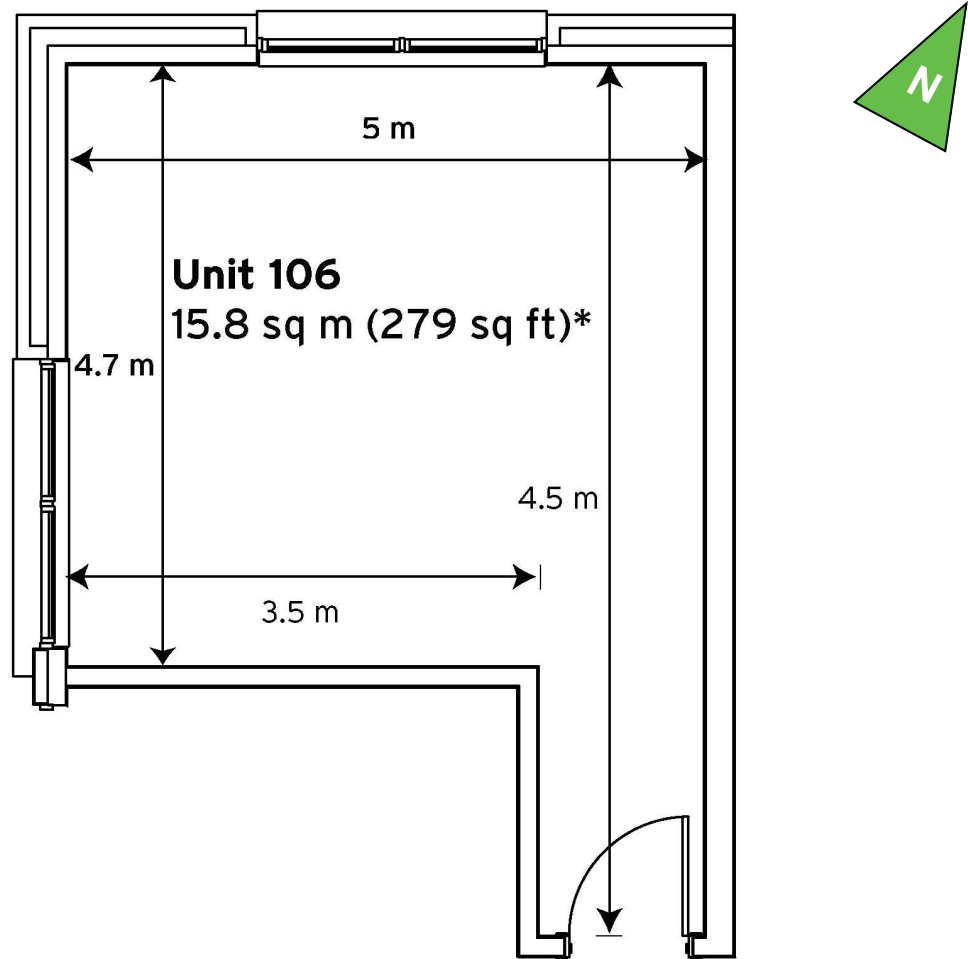

Milton Keynes Business Centre

Ground Floor—Unit 106
(15.8sq m (279 sq ft))*

Milton Keynes Business Centre
Foxhunter Drive
Linford Wood
Milton Keynes
Buckinghamshire
MK14 6GD
01908 698700

*Approximate Measurements

Not to scale

Space for growing businesses

www.capitalspace.co.uk

Milton Keynes Business Centre

Ground Floor—Unit 106
(15.8sq m (279 sq ft))*

Ground Floor

First Floor

Reception Building