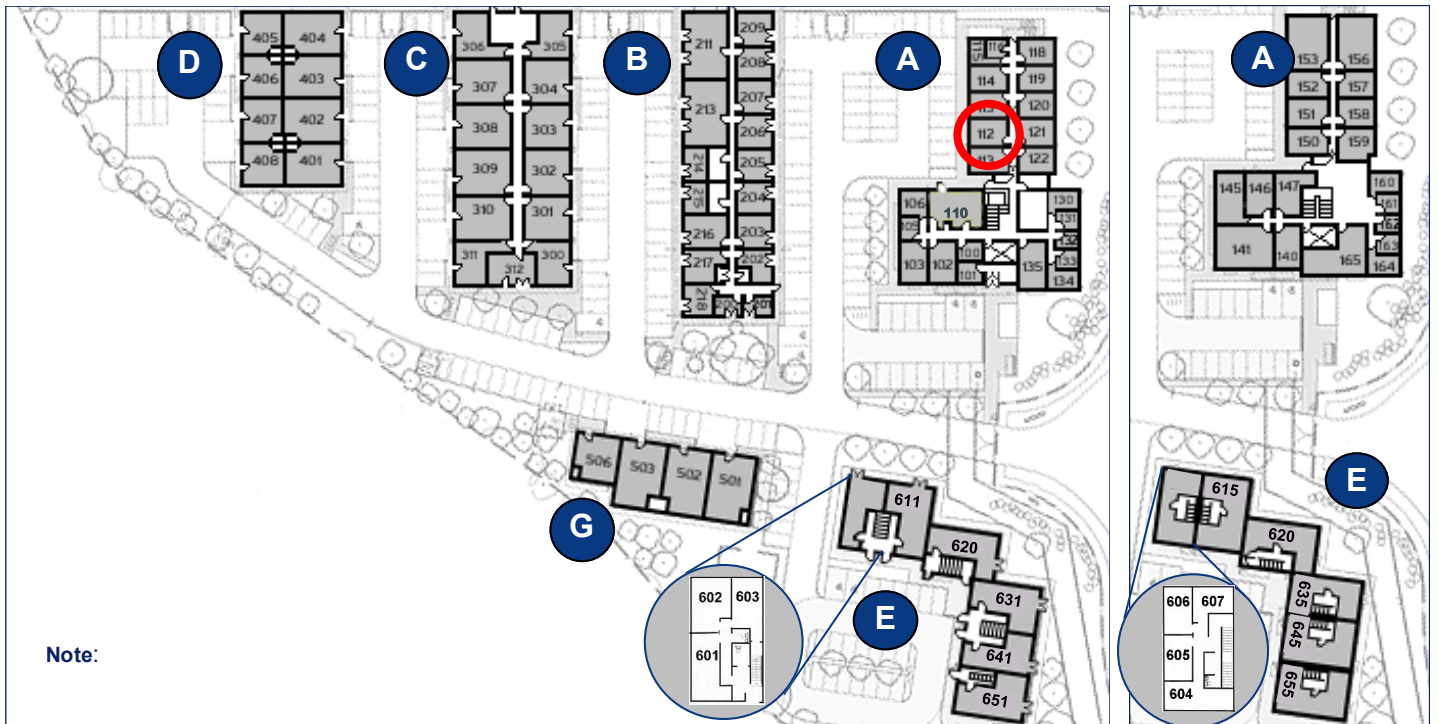

Milton Keynes Business Centre

Ground Floor—Unit 112
33.8sq m (364sq ft)*

Milton Keynes Business Centre
Foxhunter Drive
Linford Wood
Milton Keynes
Buckinghamshire
MK14 6GD
01908 698700

*Approximate Measurements

Not to scale

Space for growing businesses

www.capitalspace.co.uk

Milton Keynes Business Centre

Ground Floor—Unit 112
33.8sq m (364sq ft)*

Ground Floor

First Floor

Reception Building