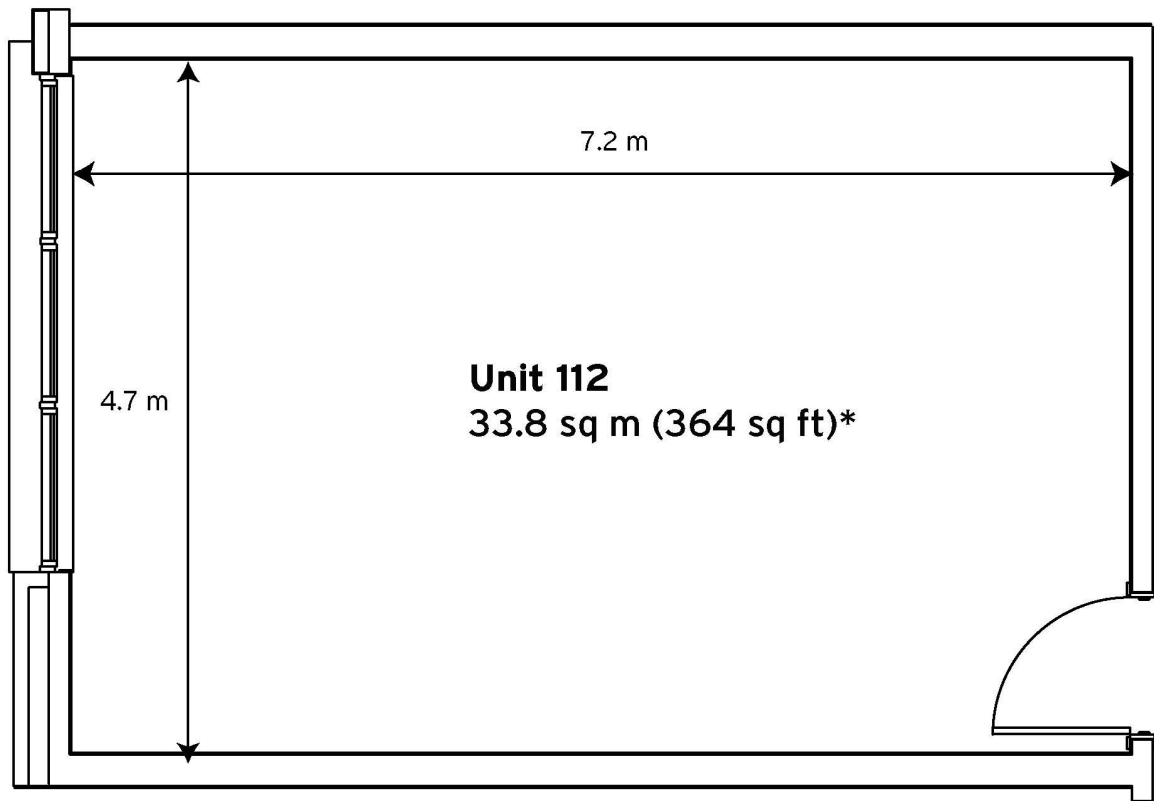

Milton Keynes Business Centre

Ground Floor—Unit 112
33.8sq m (364sq ft)*

Milton Keynes Business Centre
Foxhunter Drive
Linford Wood
Milton Keynes
Buckinghamshire
MK14 6GD
01908 698700

*Approximate Measurements

Not to scale

Space for growing businesses

www.capitalspace.co.uk

Milton Keynes Business Centre

Ground Floor—Unit 112
33.8sq m (364sq ft)*

Ground Floor

First Floor

Reception Building