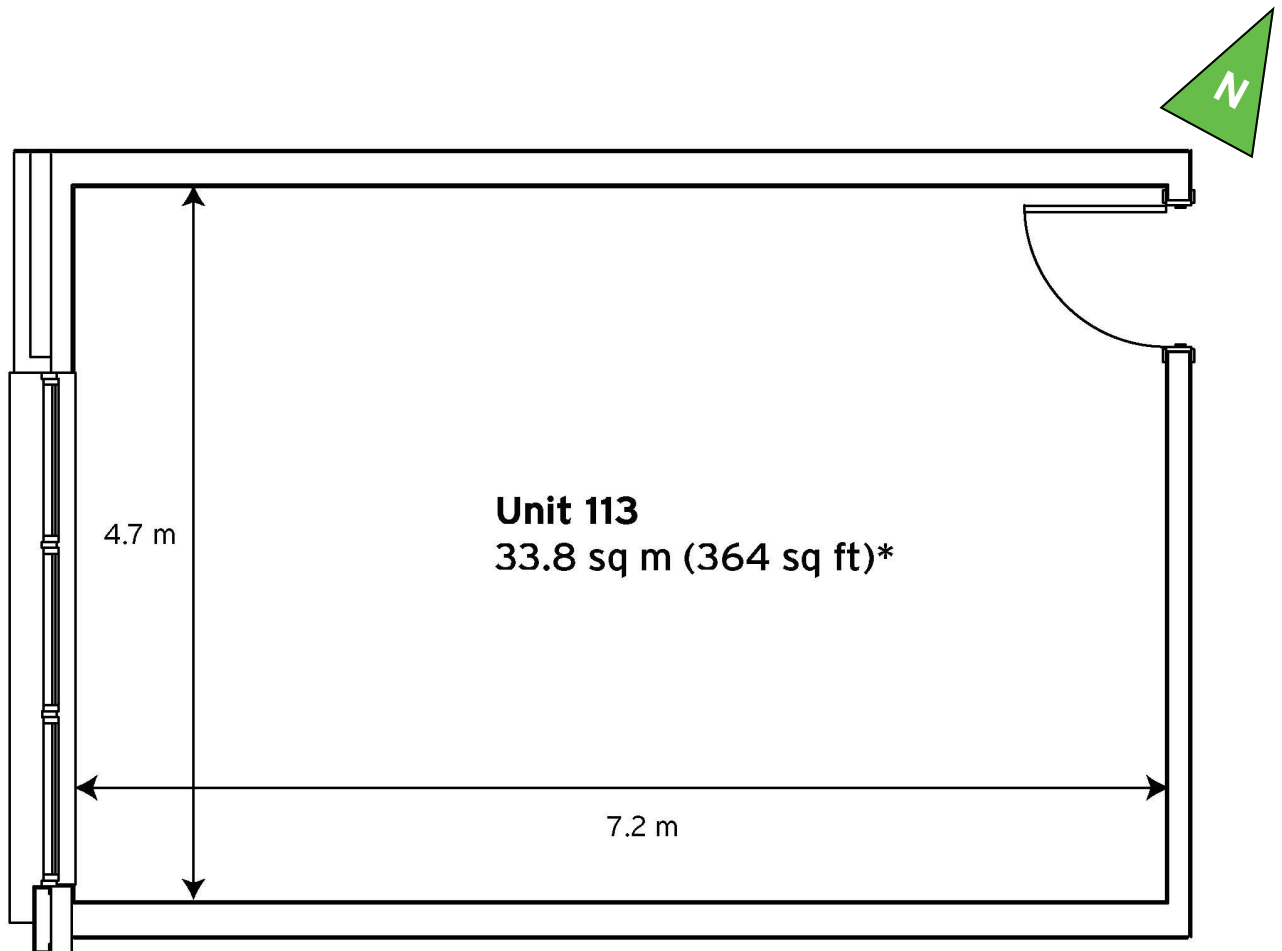

Milton Keynes Business Centre

Ground Floor—Unit 113
33.8sq m (364sq ft)*

Milton Keynes Business Centre
Foxhunter Drive
Linford Wood
Milton Keynes
Buckinghamshire
MK14 6GD
01908 698700

*Approximate Measurements

Not to scale

Space for growing businesses

www.capitalspace.co.uk

Milton Keynes Business Centre

Ground Floor—Unit 113
33.8sq m (364sq ft)*

Note:

Ground Floor

First Floor