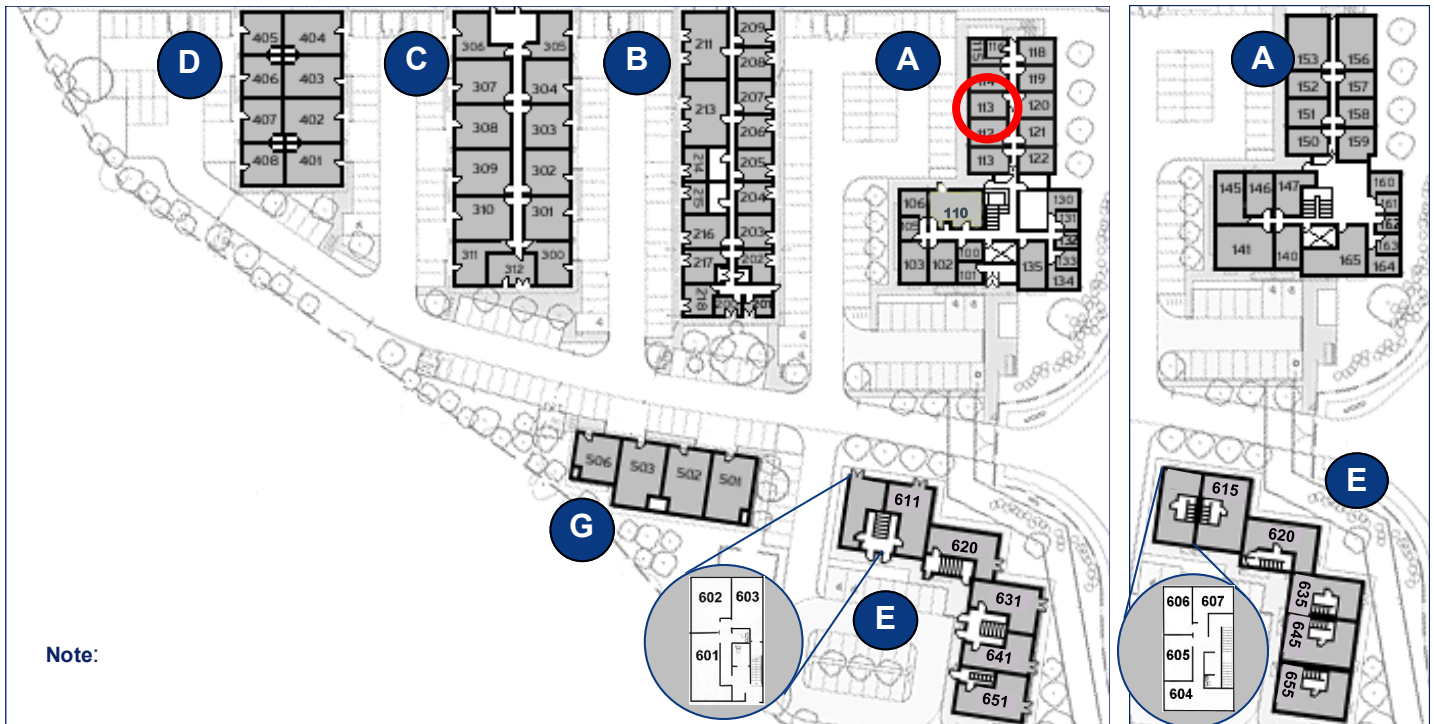

Not to scale

Space for growing businesses

www.capitalspace.co.uk

Milton Keynes Business Centre

Ground Floor—Unit 113
33.8sq m (364sq ft)*

Note:

Ground Floor

First Floor