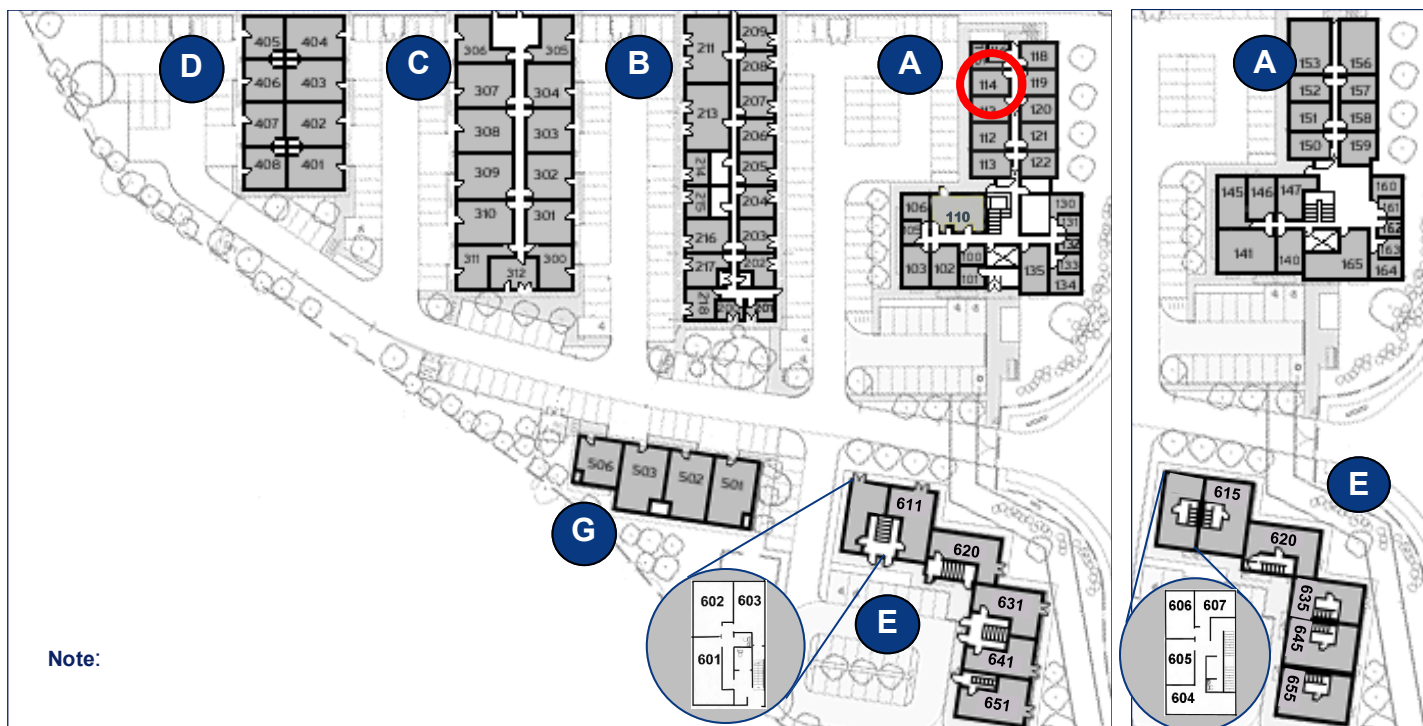

Milton Keynes Business Centre

Ground Floor—Unit 114
33.8sq m (364sq ft)*

Milton Keynes Business Centre
Foxhunter Drive
Linford Wood
Milton Keynes
Buckinghamshire
MK14 6GD
01908 698700

*Approximate Measurements

Not to scale

Space for growing businesses

www.capitalspace.co.uk

Milton Keynes Business Centre

Ground Floor—Unit 114
33.8sq m (364sq ft)*

Ground Floor

First Floor

Reception Building