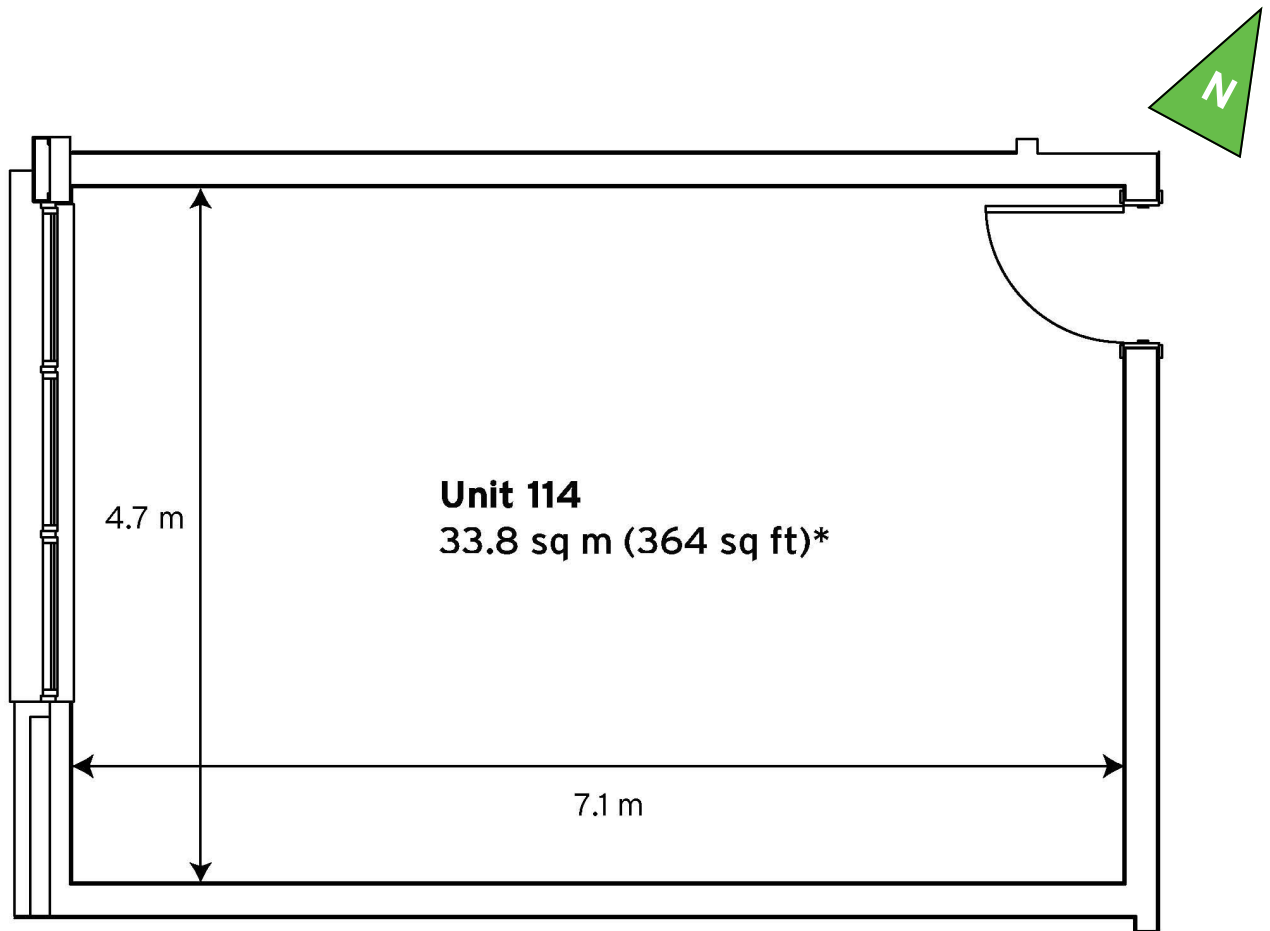

Milton Keynes Business Centre

Ground Floor—Unit 114
33.8sq m (364sq ft)*

Milton Keynes Business Centre
Foxhunter Drive
Linford Wood
Milton Keynes
Buckinghamshire
MK14 6GD
01908 698700

*Approximate Measurements

Not to scale

Space for growing businesses

www.capitalspace.co.uk

Milton Keynes Business Centre

Ground Floor—Unit 114
33.8sq m (364sq ft)*

Ground Floor

First Floor

Reception Building