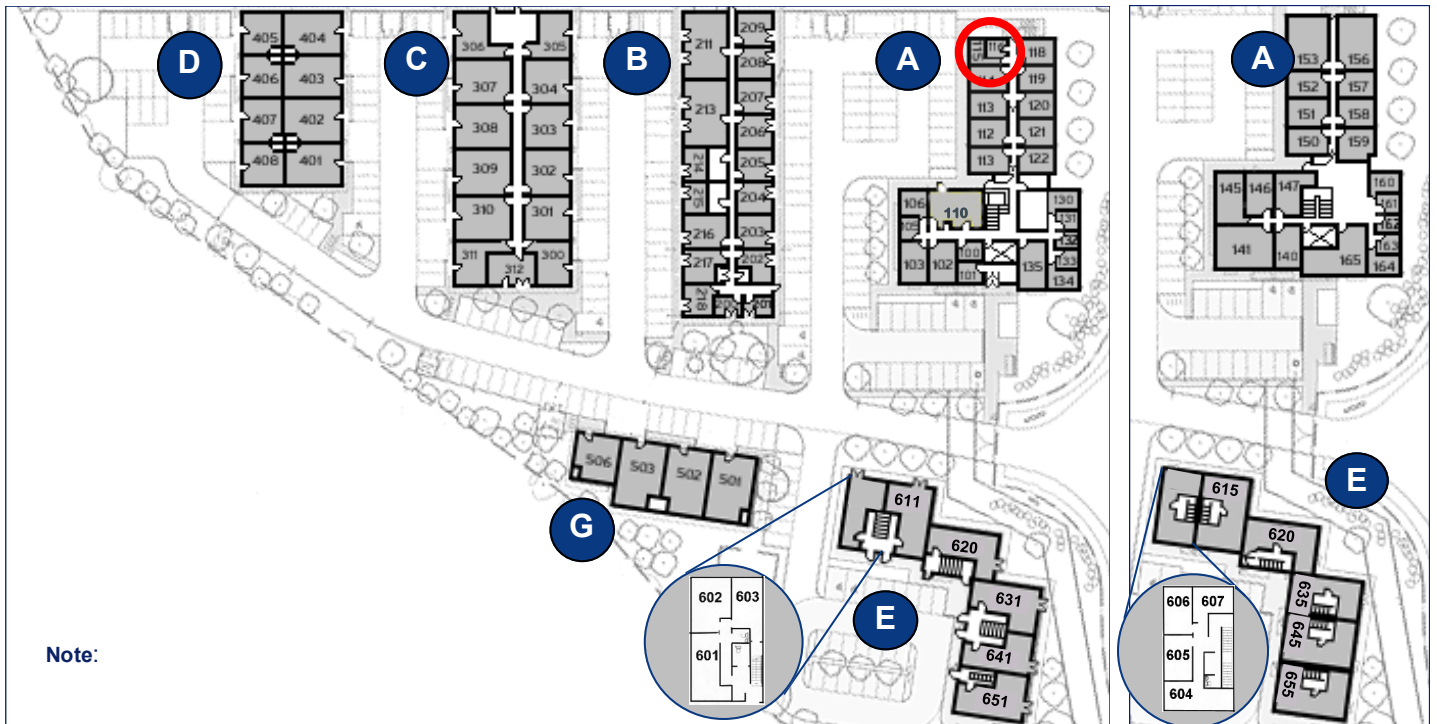

\*Approximate Measurements  
Not to scale

Space for growing businesses

[www.capitalspace.co.uk](http://www.capitalspace.co.uk)

# Milton Keynes Business Centre

Ground Floor—Unit 115  
18.3sq m (197sq ft)\*

Ground Floor

First Floor

Reception Building

Centre Reception

Meeting Room

**Milton Keynes Business Centre**  
Foxhunter Drive  
Linford Wood  
Milton Keynes  
Buckinghamshire  
MK14 6GD