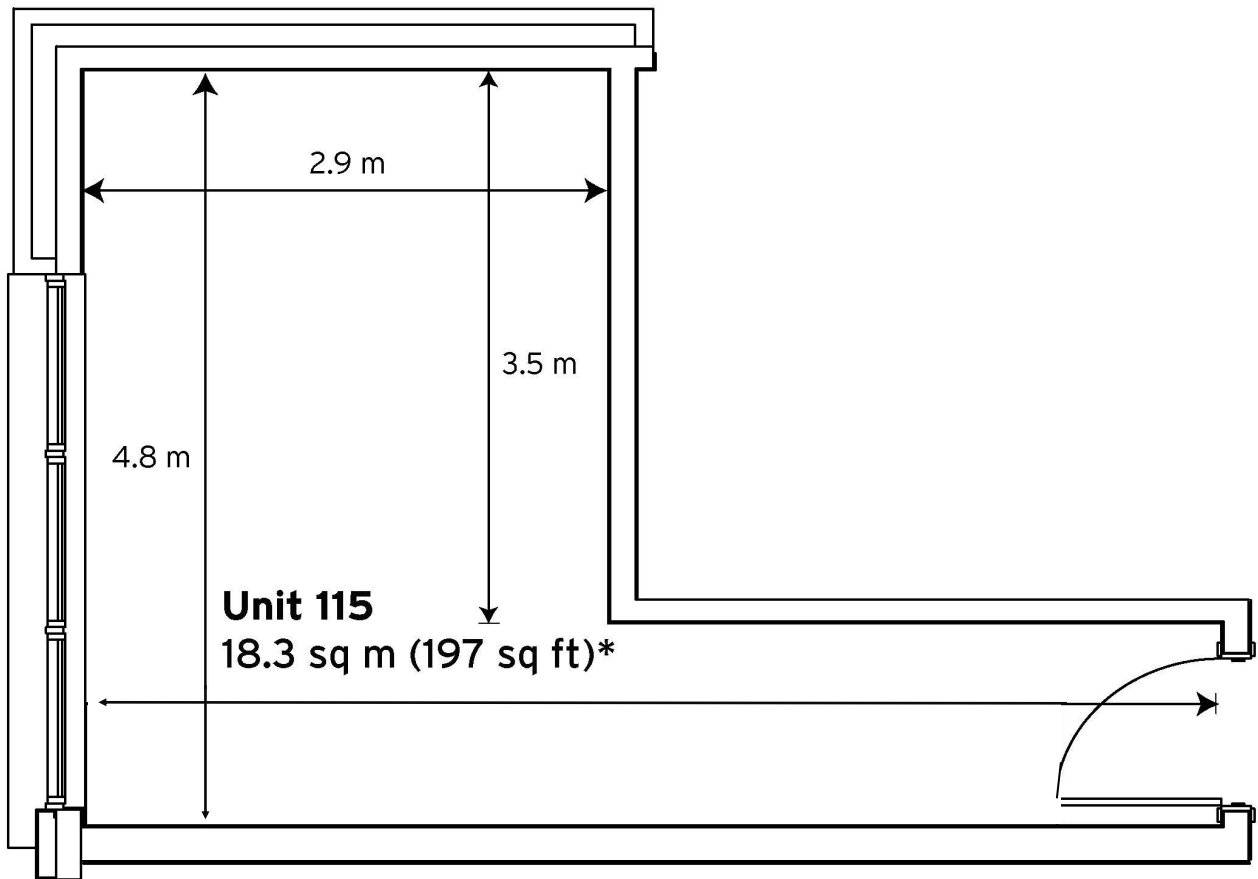

# Milton Keynes Business Centre

Ground Floor—Unit 115  
18.3sq m (197sq ft)\*

**Milton Keynes Business Centre**  
Foxhunter Drive  
Linford Wood  
Milton Keynes  
Buckinghamshire  
MK14 6GD  
01908 698700

\*Approximate Measurements  
Not to scale

Space for growing businesses

[www.capitalspace.co.uk](http://www.capitalspace.co.uk)

# Milton Keynes Business Centre

Ground Floor—Unit 115  
18.3sq m (197sq ft)\*

Ground Floor

First Floor

Reception Building

Centre Reception

Meeting Room

**Milton Keynes Business Centre**  
Foxhunter Drive  
Linford Wood  
Milton Keynes  
Buckinghamshire  
MK14 6GD