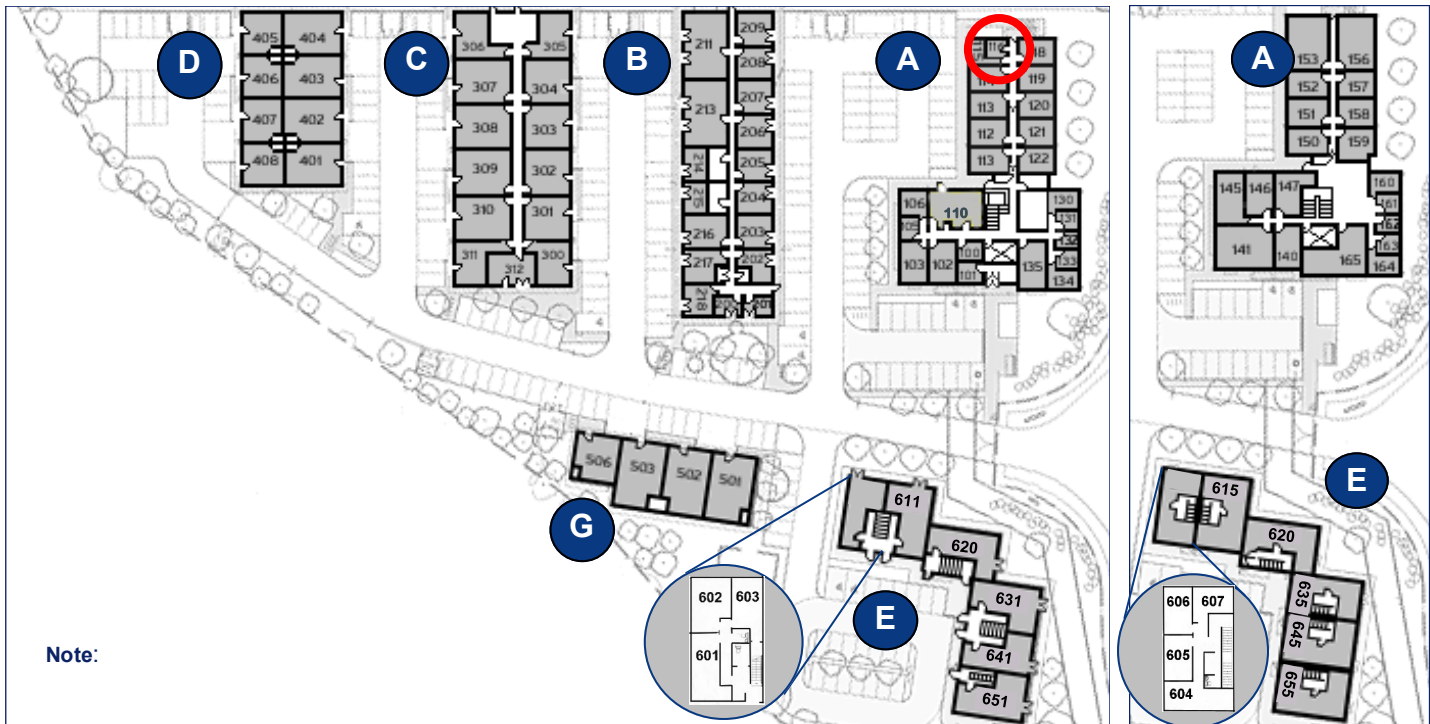

Not to scale

Space for growing businesses

www.capitalspace.co.uk

Milton Keynes Business Centre

Ground Floor—Unit 116
13.3sq m (143 sq ft)*

Note:

Ground Floor

First Floor