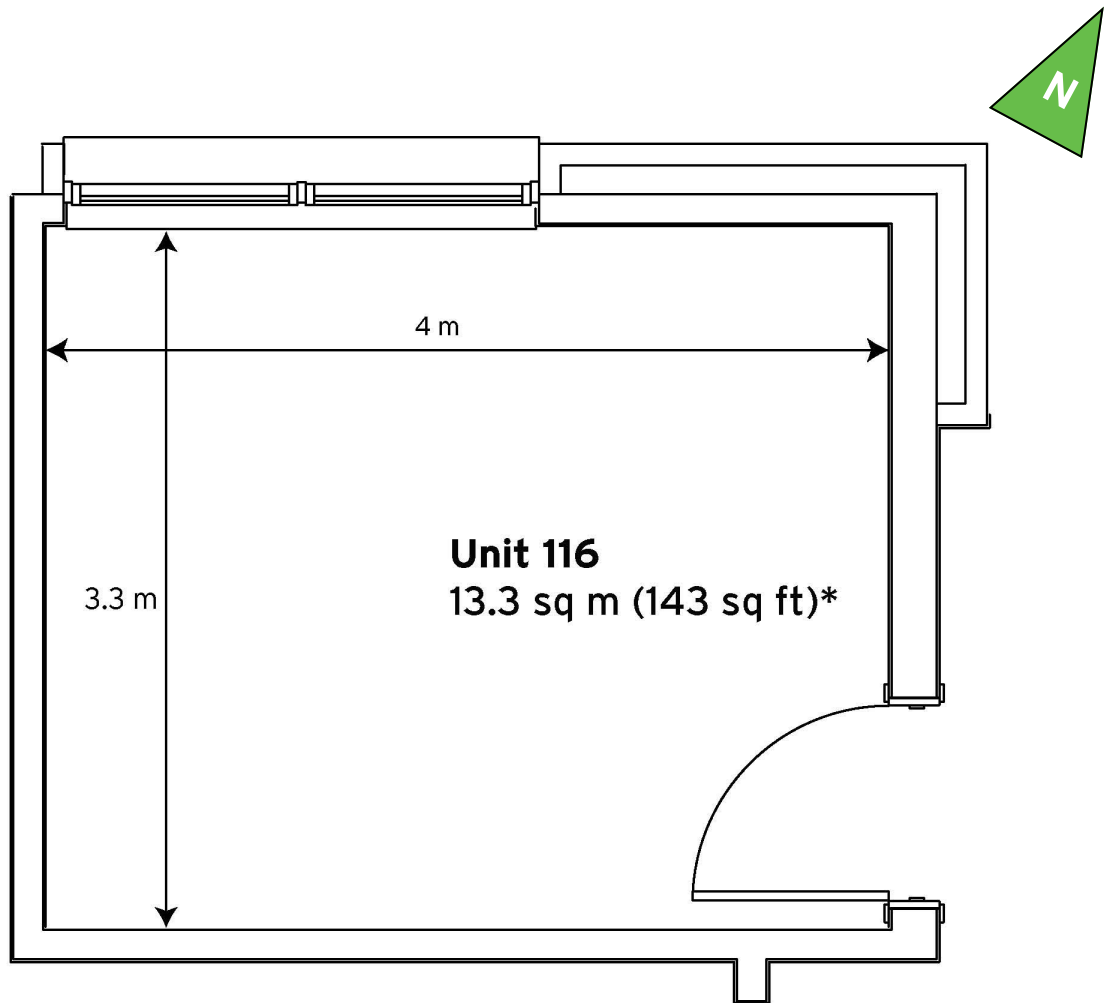

Milton Keynes Business Centre

Ground Floor—Unit 116
13.3sq m (143 sq ft)*

Milton Keynes Business Centre
Foxhunter Drive
Linford Wood
Milton Keynes
Buckinghamshire
MK14 6GD
01908 698700

*Approximate Measurements

Not to scale

Space for growing businesses

www.capitalspace.co.uk

Milton Keynes Business Centre

Ground Floor—Unit 116
13.3sq m (143 sq ft)*

Note:

Ground Floor

First Floor