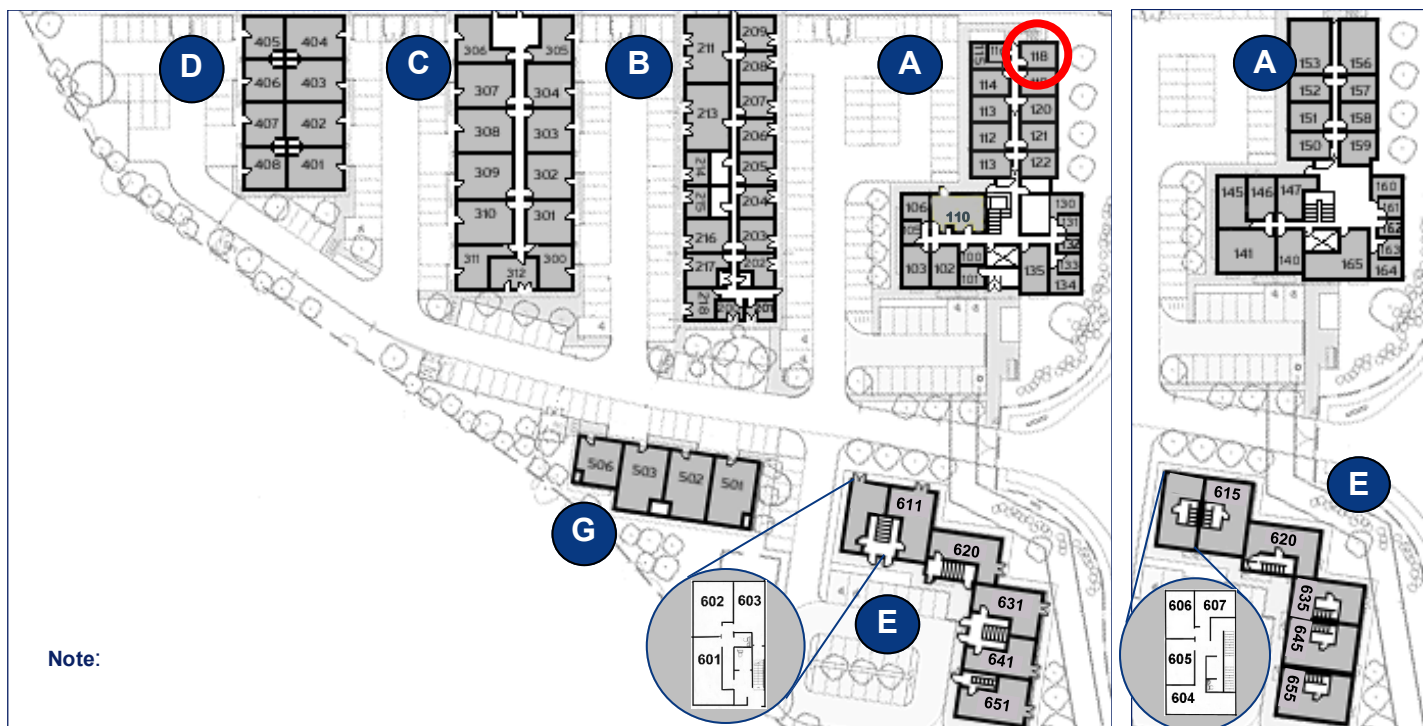

\*Approximate Measurements

Not to scale

Space for growing businesses

[www.capitalspace.co.uk](http://www.capitalspace.co.uk)

# Milton Keynes Business Centre

Ground Floor—Unit 118  
28.7sq m (309 sq ft)\*

Ground Floor

First Floor

Reception Building

Centre Reception

Meeting Room

**Milton Keynes Business Centre**  
Foxhunter Drive  
Linford Wood  
Milton Keynes  
Buckinghamshire  
MK14 6GD