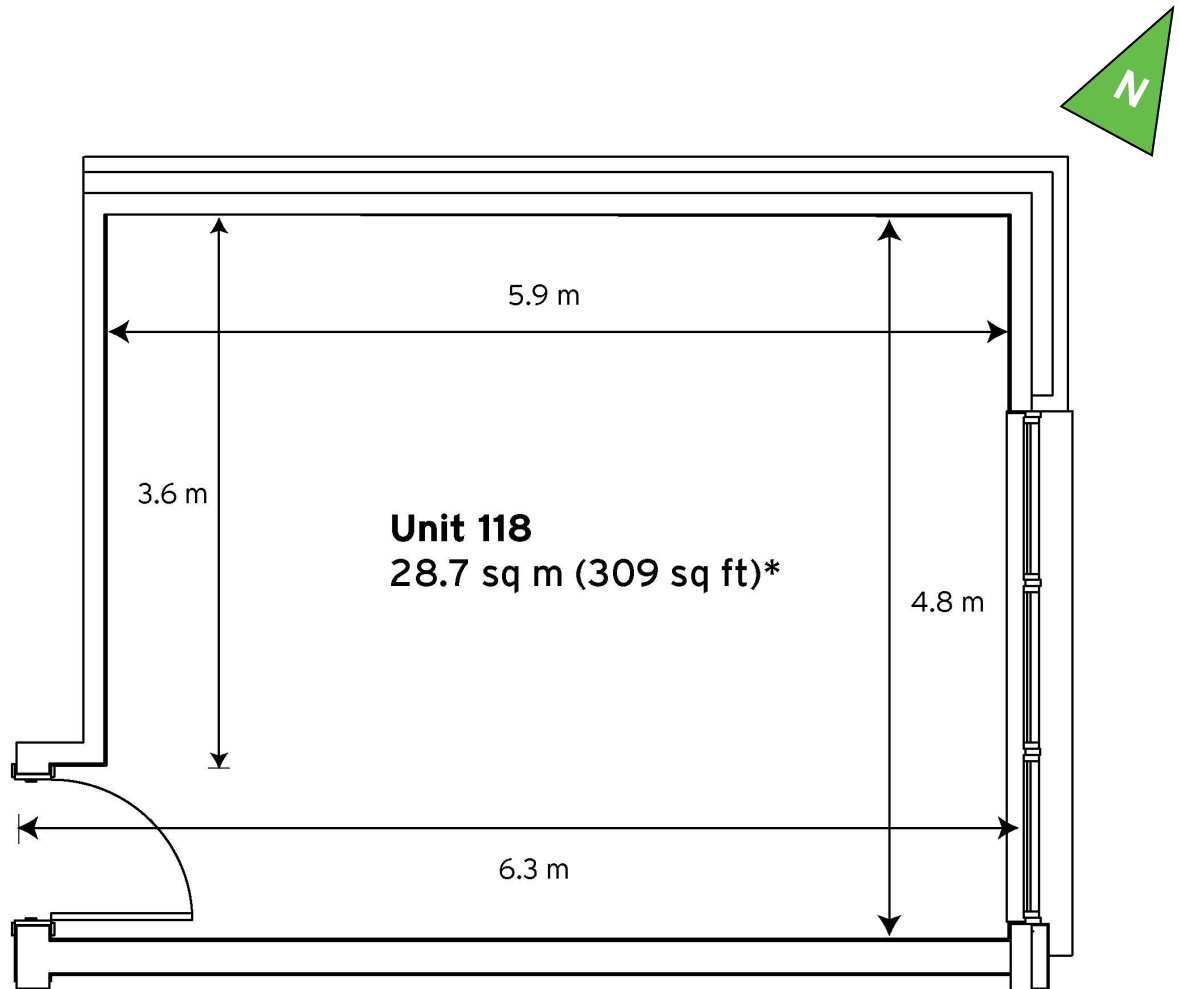

# Milton Keynes Business Centre

**Ground Floor—Unit 118**  
28.7sq m (309 sq ft)\*

**Milton Keynes Business Centre**  
Foxhunter Drive  
Linford Wood  
Milton Keynes  
Buckinghamshire  
MK14 6GD  
01908 698700

\*Approximate Measurements

Not to scale

Space for growing businesses

[www.capitalspace.co.uk](http://www.capitalspace.co.uk)

# Milton Keynes Business Centre

Ground Floor—Unit 118  
28.7sq m (309 sq ft)\*

Ground Floor

First Floor

Reception Building

Centre Reception

Meeting Room

**Milton Keynes Business Centre**  
Foxhunter Drive  
Linford Wood  
Milton Keynes  
Buckinghamshire  
MK14 6GD