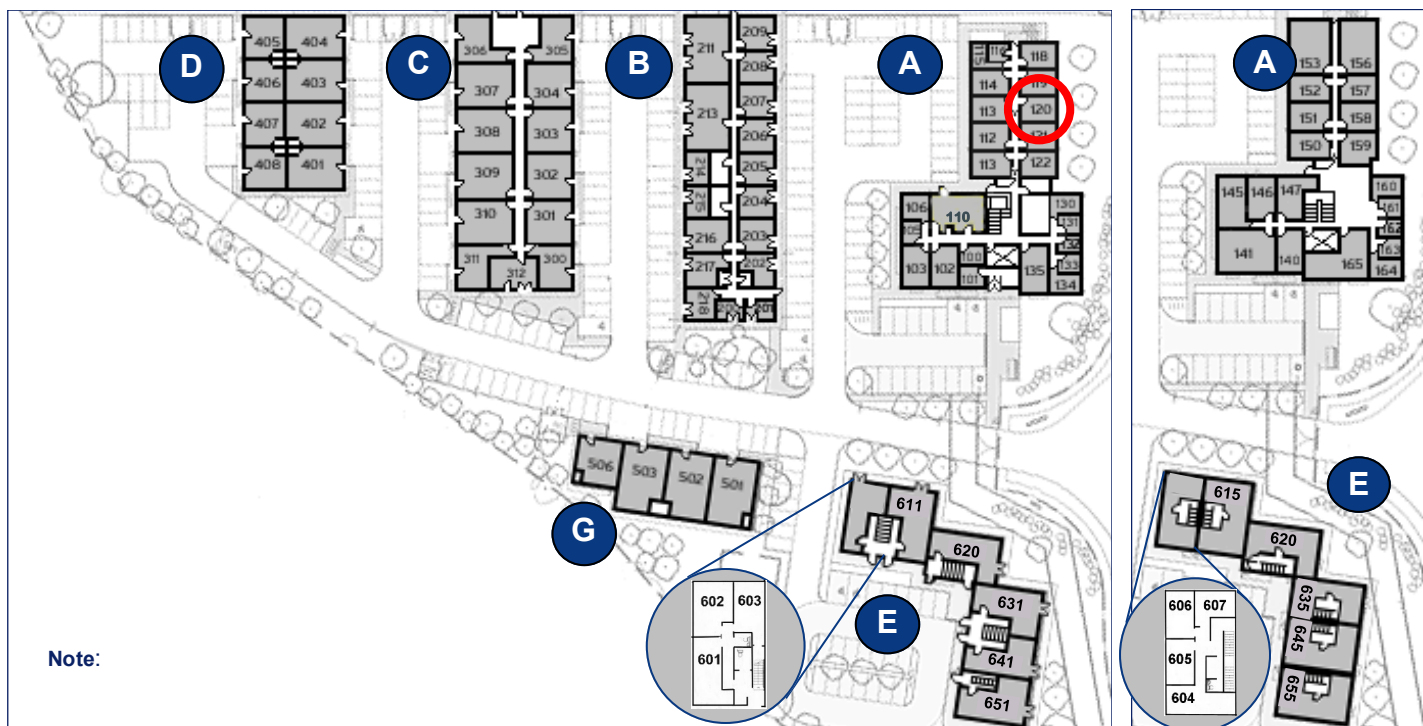

Milton Keynes Business Centre

Ground Floor—Unit 120
33.8sq m (324 sq ft)*

Milton Keynes Business Centre
Foxhunter Drive
Linford Wood
Milton Keynes
Buckinghamshire
MK14 6GD
01908 698700

*Approximate Measurements

Not to scale

Space for growing businesses

www.capitalspace.co.uk

Milton Keynes Business Centre

Ground Floor—Unit 120
33.8sq m (324 sq ft)*

Ground Floor

First Floor

Reception Building