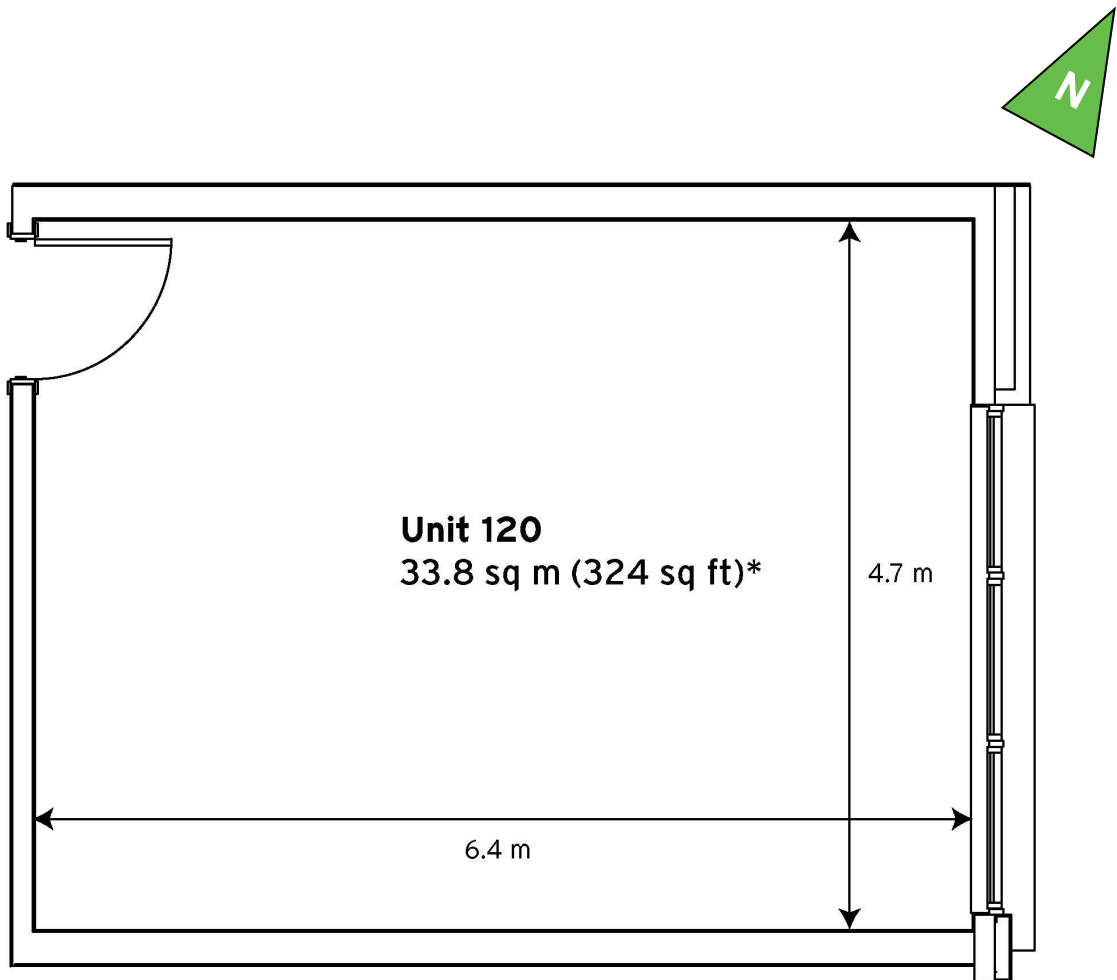

Milton Keynes Business Centre

Ground Floor—Unit 120
33.8sq m (324 sq ft)*

Milton Keynes Business Centre
Foxhunter Drive
Linford Wood
Milton Keynes
Buckinghamshire
MK14 6GD
01908 698700

*Approximate Measurements

Not to scale

Space for growing businesses

www.capitalspace.co.uk

Milton Keynes Business Centre

Ground Floor—Unit 120
33.8sq m (324 sq ft)*

Ground Floor

First Floor

Reception Building