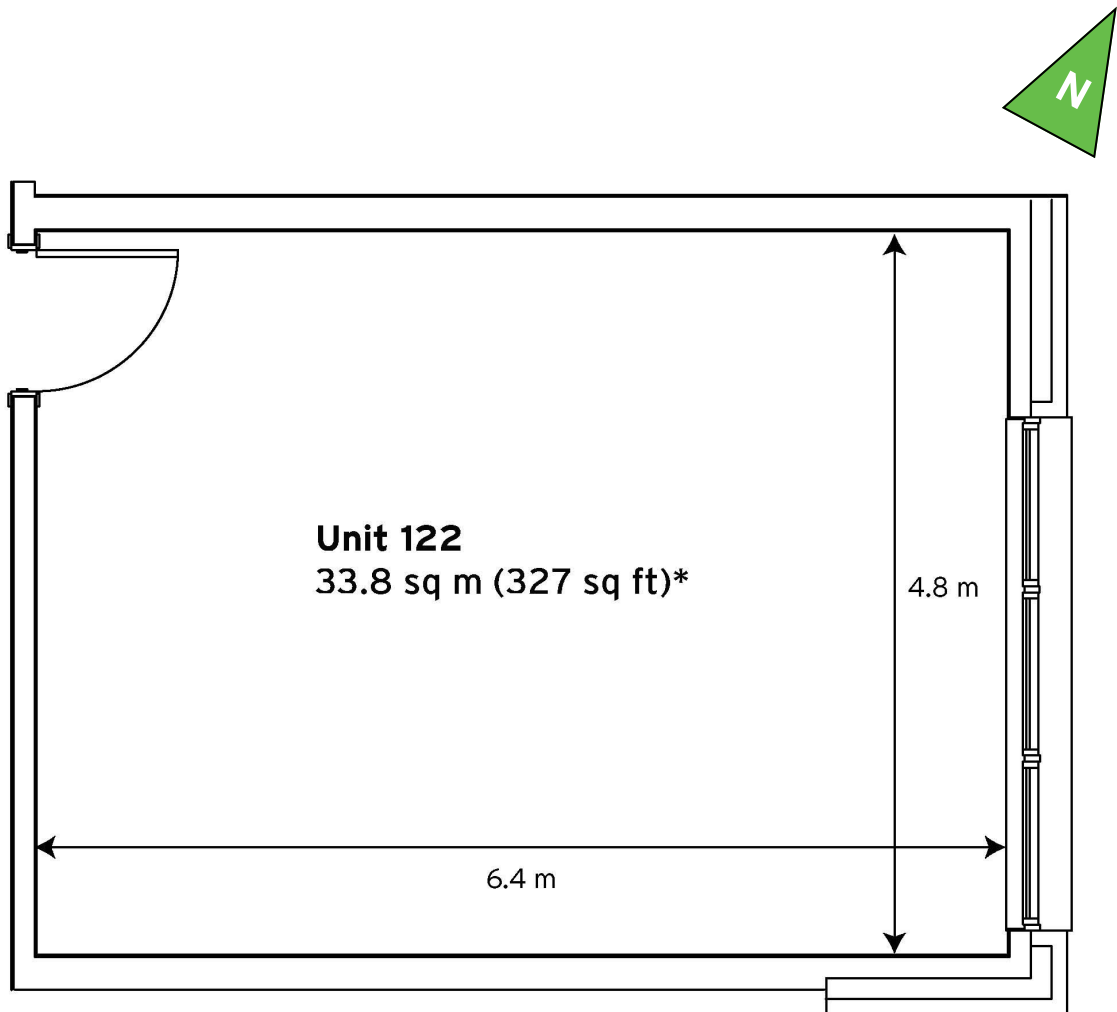

# Milton Keynes Business Centre

Ground Floor—Unit 122  
33.8sq m (327 sq ft)\*

**Milton Keynes Business Centre**  
Foxhunter Drive  
Linford Wood  
Milton Keynes  
Buckinghamshire  
MK14 6GD  
01908 698700

\*Approximate Measurements

Not to scale

Space for growing businesses

[www.capitalspace.co.uk](http://www.capitalspace.co.uk)

# Milton Keynes Business Centre

Ground Floor—Unit 122  
33.8sq m (327 sq ft)\*

Ground Floor

First Floor

Reception Building

Centre Reception

Meeting Room

**Milton Keynes Business Centre**  
Foxhunter Drive  
Linford Wood  
Milton Keynes  
Buckinghamshire  
MK14 6GD