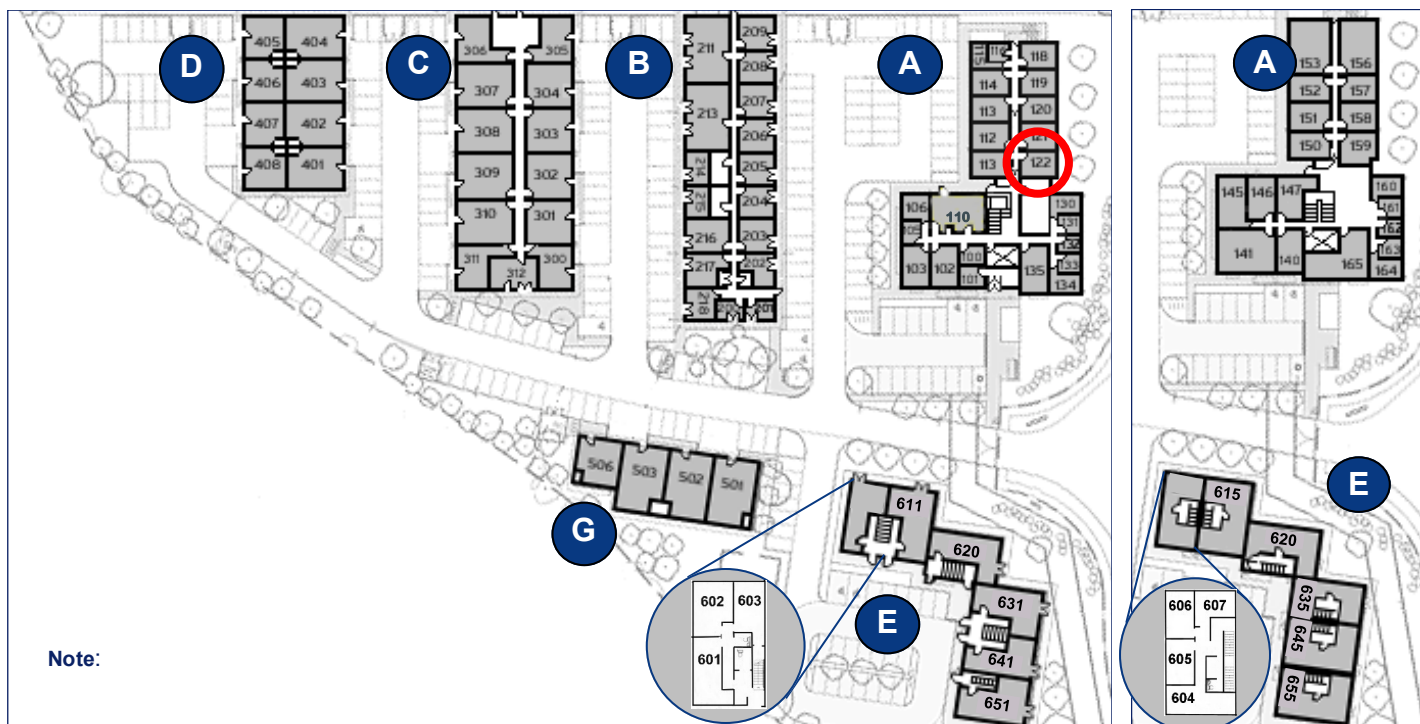

\*Approximate Measurements

Not to scale

Space for growing businesses

[www.capitalspace.co.uk](http://www.capitalspace.co.uk)

# Milton Keynes Business Centre

Ground Floor—Unit 122  
33.8sq m (327 sq ft)\*

Ground Floor

First Floor

Reception Building

Centre Reception

Meeting Room

**Milton Keynes Business Centre**  
Foxhunter Drive  
Linford Wood  
Milton Keynes  
Buckinghamshire  
MK14 6GD