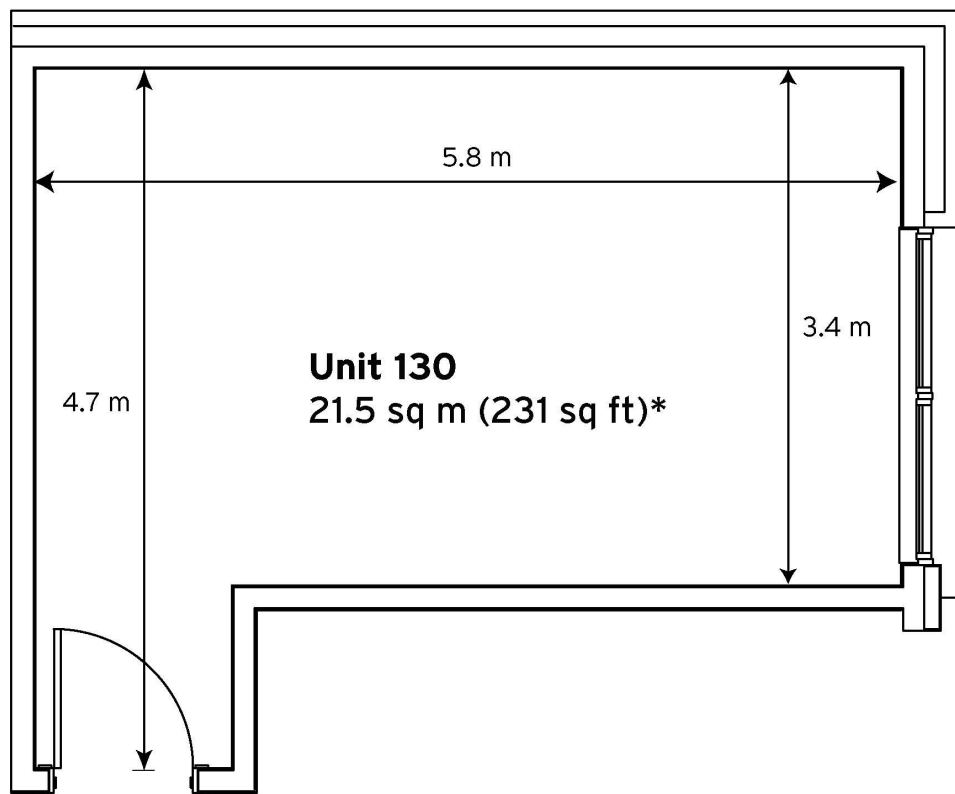

Milton Keynes Business Centre

Ground Floor—Unit 130
21.5sq m (231 sq ft)*

Milton Keynes Business Centre
Foxhunter Drive
Linford Wood
Milton Keynes
Buckinghamshire
MK14 6GD
01908 698700

*Approximate Measurements

Not to scale

Space for growing businesses

www.capitalspace.co.uk

Milton Keynes Business Centre

Ground Floor—Unit 130
21.5sq m (231 sq ft)*

Ground Floor

First Floor

Reception Building