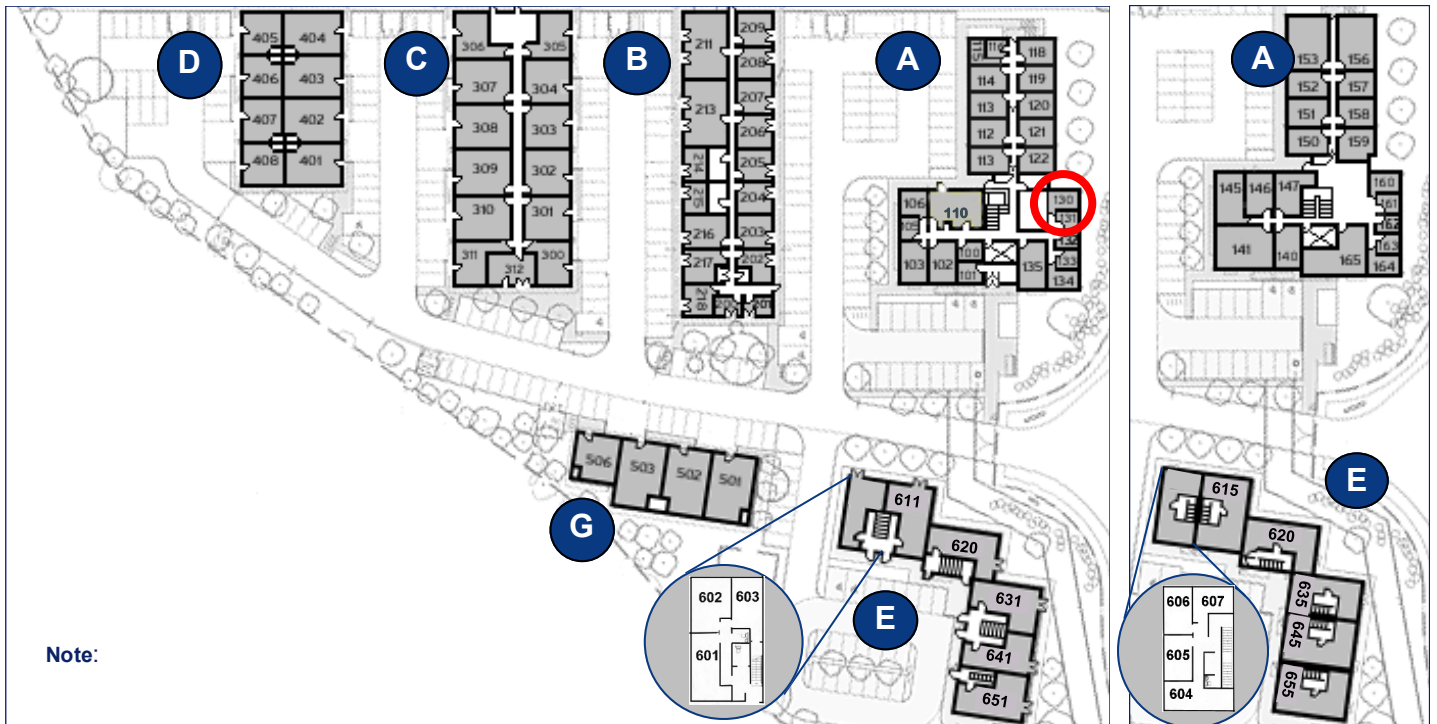

Milton Keynes Business Centre

Ground Floor—Unit 130
21.5sq m (231 sq ft)*

Milton Keynes Business Centre
Foxhunter Drive
Linford Wood
Milton Keynes
Buckinghamshire
MK14 6GD
01908 698700

*Approximate Measurements

Not to scale

Space for growing businesses

www.capitalspace.co.uk

Milton Keynes Business Centre

Ground Floor—Unit 130
21.5sq m (231 sq ft)*

Ground Floor

First Floor

Reception Building