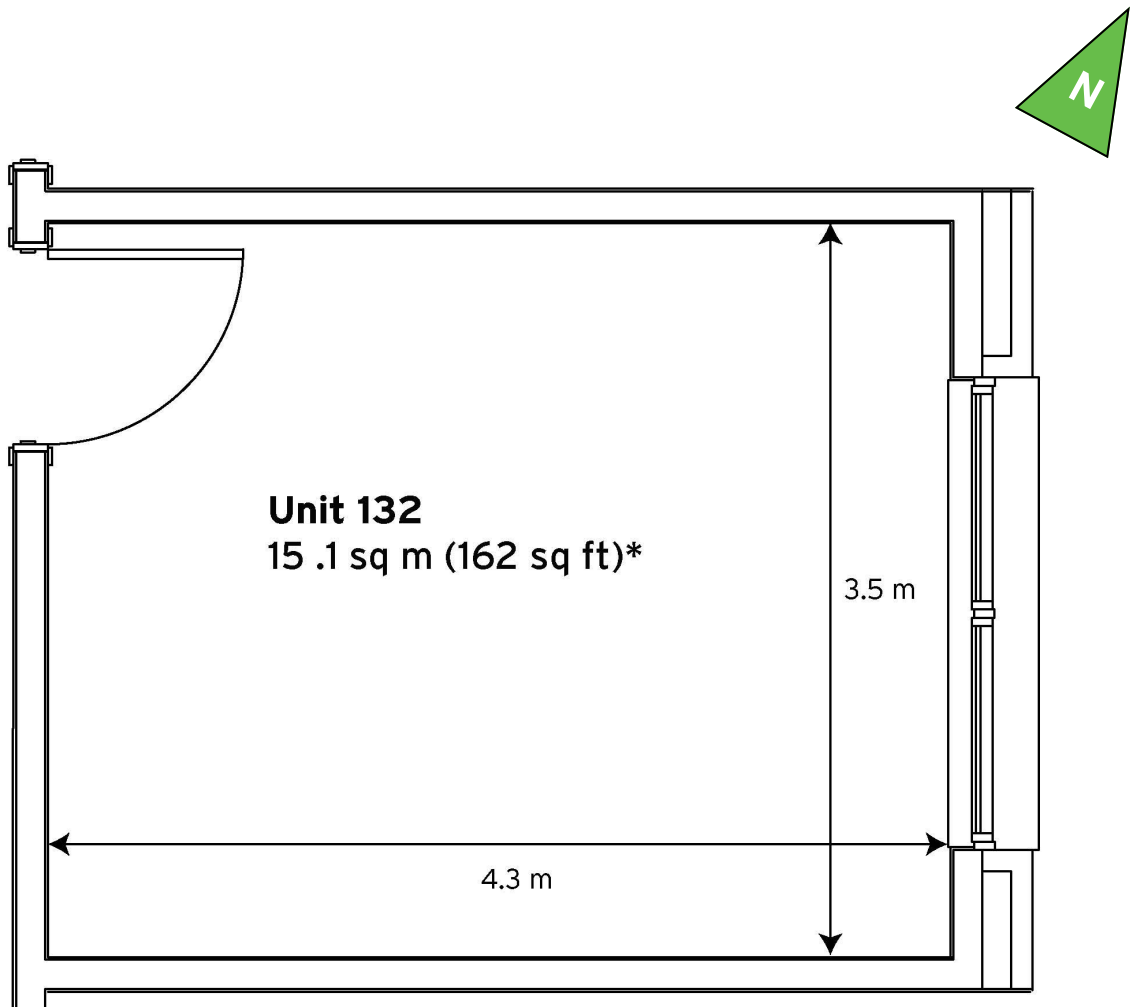

Milton Keynes Business Centre

Ground Floor—Unit 132
15.1sq m (162 sq ft)*

Milton Keynes Business Centre
Foxhunter Drive
Linford Wood
Milton Keynes
Buckinghamshire
MK14 6GD
01908 698700

*Approximate Measurements

Not to scale

Space for growing businesses

www.capitalspace.co.uk

Milton Keynes Business Centre

Ground Floor—Unit 132
15.1sq m (162 sq ft)*

Ground Floor

First Floor

Reception Building