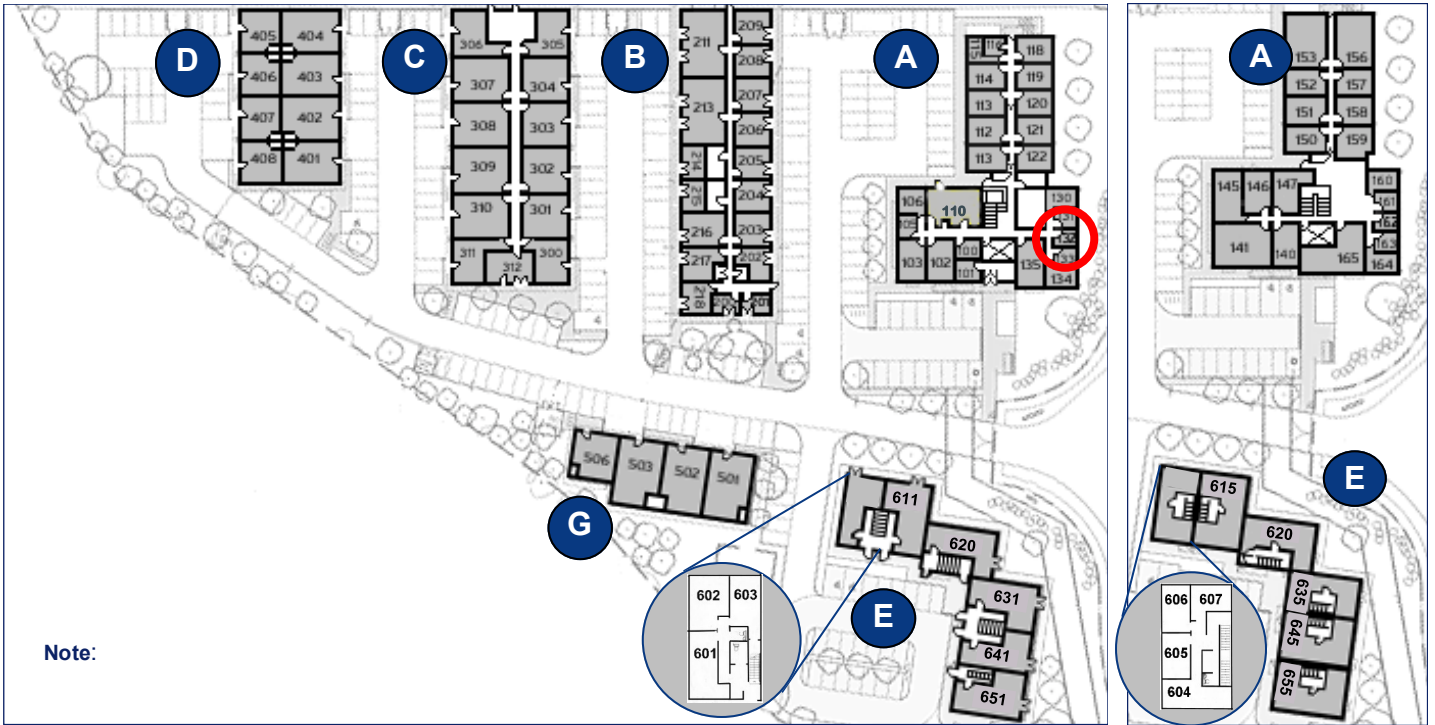

Not to scale

Space for growing businesses

www.capitalspace.co.uk

Milton Keynes Business Centre

Ground Floor—Unit 132
15.1sq m (162 sq ft)*

Ground Floor

First Floor

Reception Building