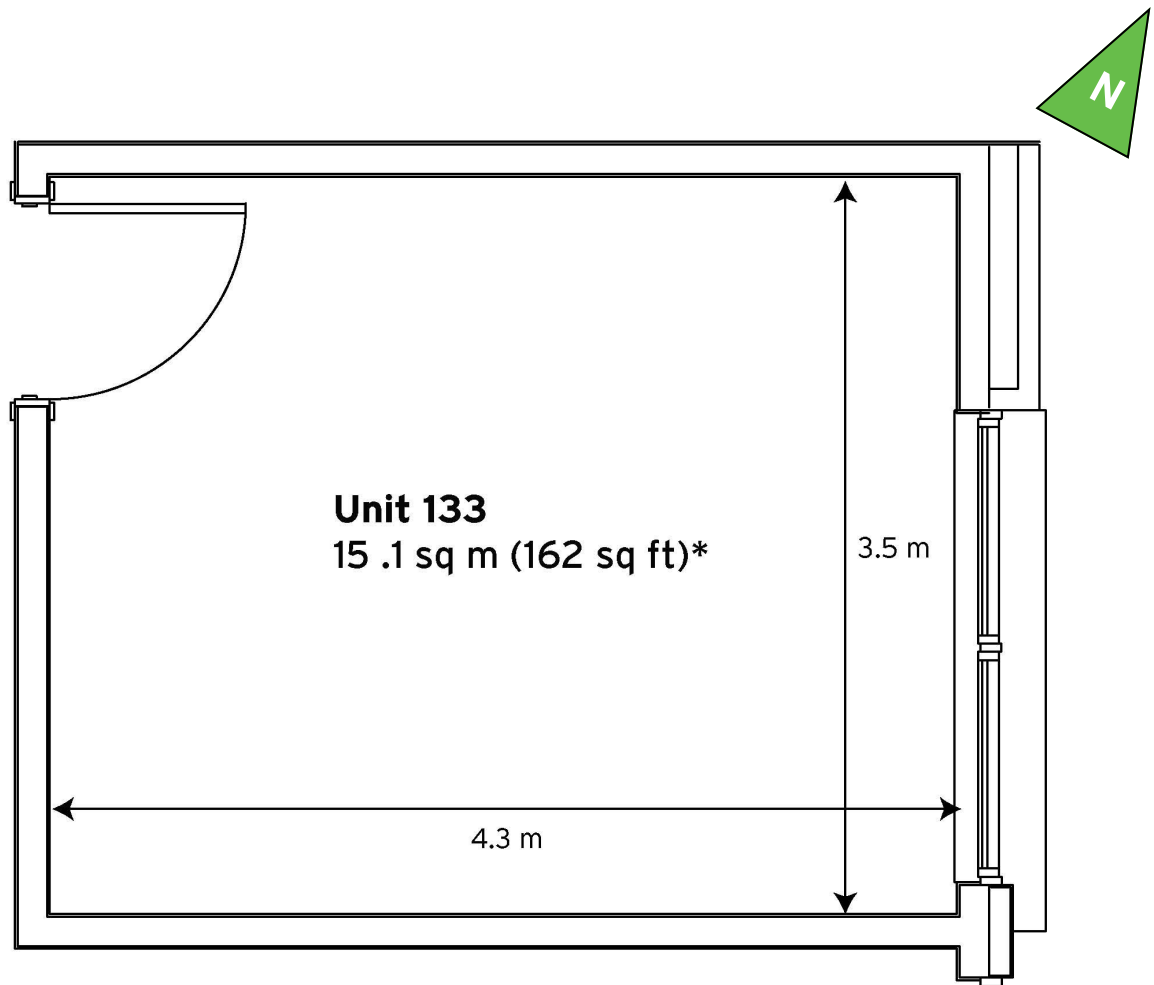

Milton Keynes Business Centre

Ground Floor—Unit 133
15.1sq m (162 sq ft)*

Milton Keynes Business Centre
Foxhunter Drive
Linford Wood
Milton Keynes
Buckinghamshire
MK14 6GD
01908 698700

*Approximate Measurements

Not to scale

Space for growing businesses

www.capitalspace.co.uk

Milton Keynes Business Centre

Ground Floor—Unit 133
15.1sq m (162 sq ft)*

Ground Floor

First Floor

Reception Building