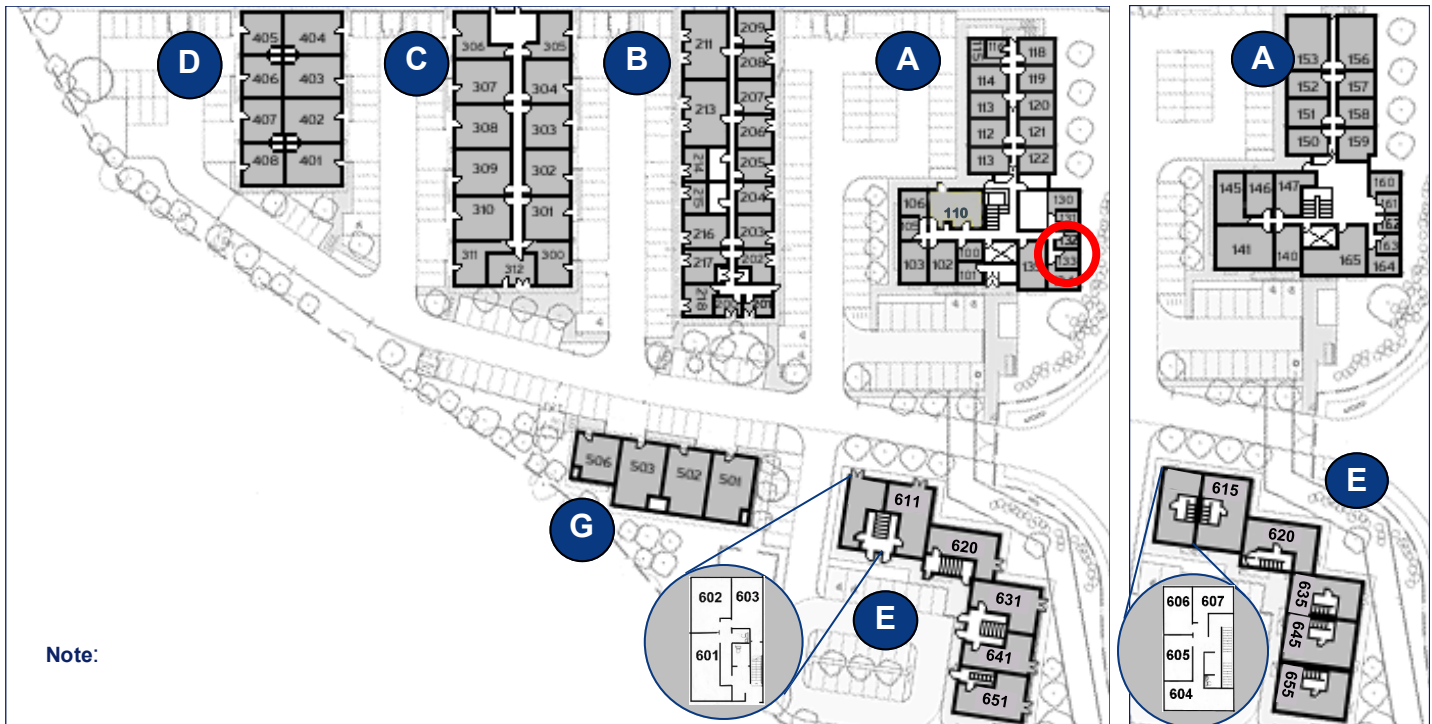

Not to scale

Space for growing businesses

www.capitalspace.co.uk

Milton Keynes Business Centre

Ground Floor—Unit 133
15.1sq m (162 sq ft)*

Ground Floor

First Floor

Reception Building