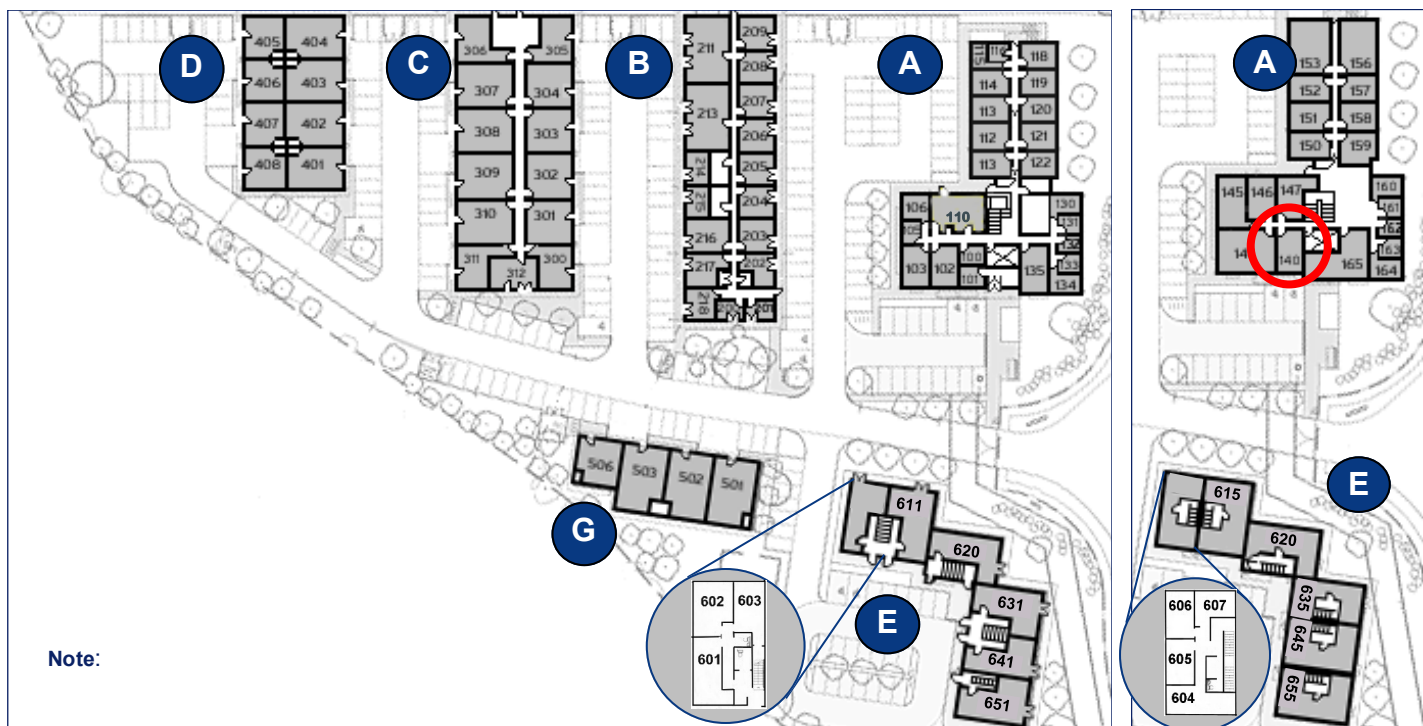

\*Approximate Measurements

Not to scale

Space for growing businesses

[www.capitalspace.co.uk](http://www.capitalspace.co.uk)

# Milton Keynes Business Centre

First Floor—Unit 140  
36.2sq m (390 sq ft)\*

Ground Floor

First Floor

Reception Building

Centre Reception

Meeting Room

**Milton Keynes Business Centre**  
Foxhunter Drive  
Linford Wood  
Milton Keynes  
Buckinghamshire  
MK14 6GD