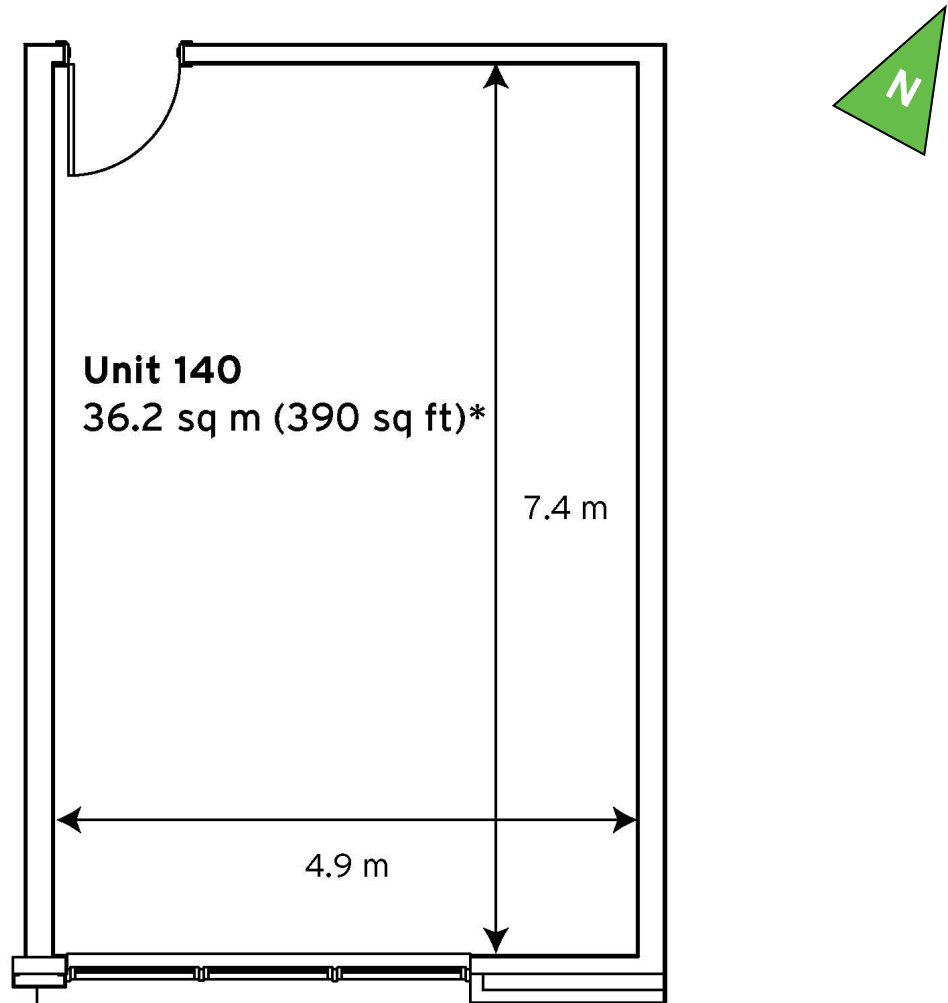

# Milton Keynes Business Centre

**First Floor—Unit 140**  
36.2sq m (390 sq ft)\*

**Milton Keynes Business Centre**  
Foxhunter Drive  
Linford Wood  
Milton Keynes  
Buckinghamshire  
MK14 6GD  
01908 698700

\*Approximate Measurements

Not to scale

Space for growing businesses

[www.capitalspace.co.uk](http://www.capitalspace.co.uk)

# Milton Keynes Business Centre

First Floor—Unit 140  
36.2sq m (390 sq ft)\*

Ground Floor

First Floor

Reception Building

Centre Reception

Meeting Room

**Milton Keynes Business Centre**  
Foxhunter Drive  
Linford Wood  
Milton Keynes  
Buckinghamshire  
MK14 6GD