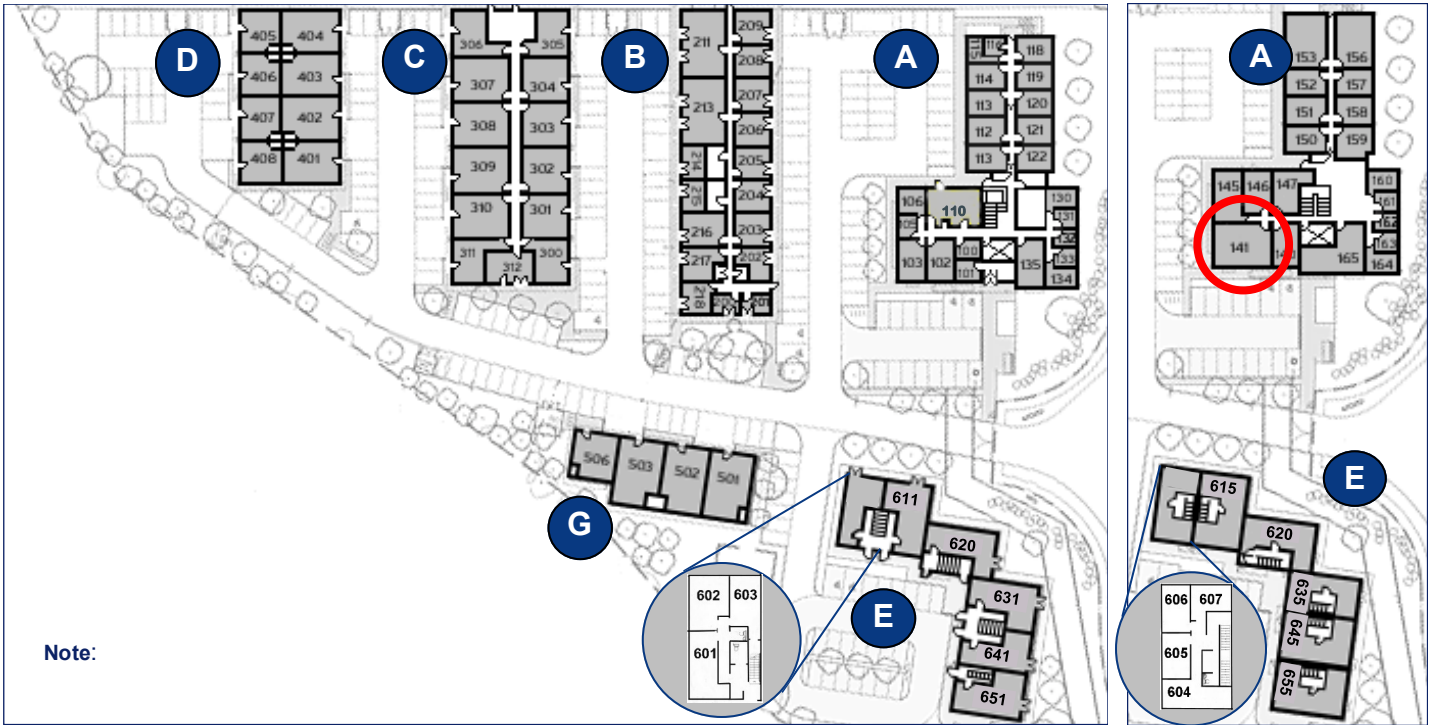

\*Approximate Measurements

Not to scale

Space for growing businesses

[www.capitalspace.co.uk](http://www.capitalspace.co.uk)

# Milton Keynes Business Centre

**First Floor—Unit 141**  
75.4sq m (812 sq ft)\*

Note:

Ground Floor

First Floor

Reception Building

Centre Reception

Meeting Room