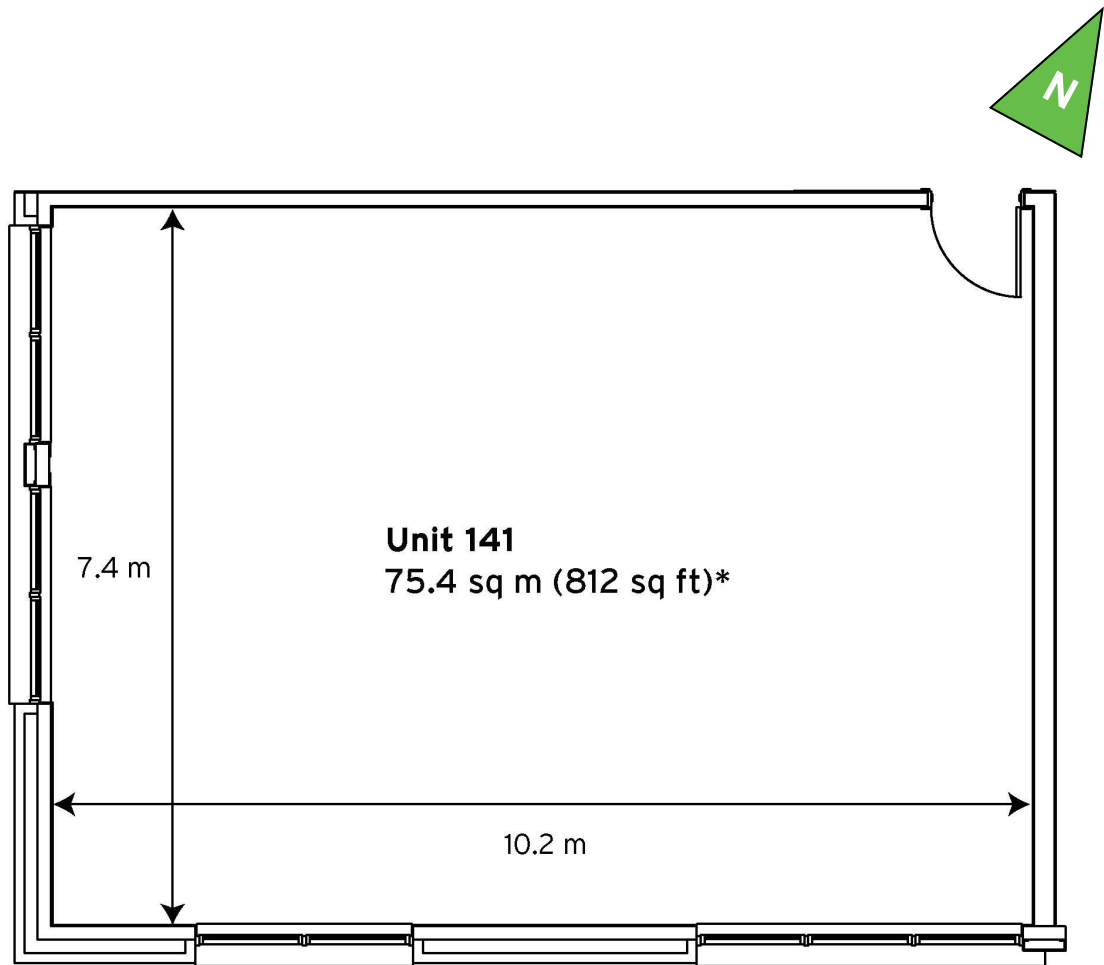

# Milton Keynes Business Centre

**First Floor—Unit 141**  
75.4sq m (812 sq ft)\*

**Milton Keynes Business Centre**  
Foxhunter Drive  
Linford Wood  
Milton Keynes  
Buckinghamshire  
MK14 6GD  
01908 698700

\*Approximate Measurements

Not to scale

Space for growing businesses

[www.capitalspace.co.uk](http://www.capitalspace.co.uk)

# Milton Keynes Business Centre

**First Floor—Unit 141**  
75.4sq m (812 sq ft)\*

Note:

Ground Floor

First Floor

Reception Building

Centre Reception

Meeting Room